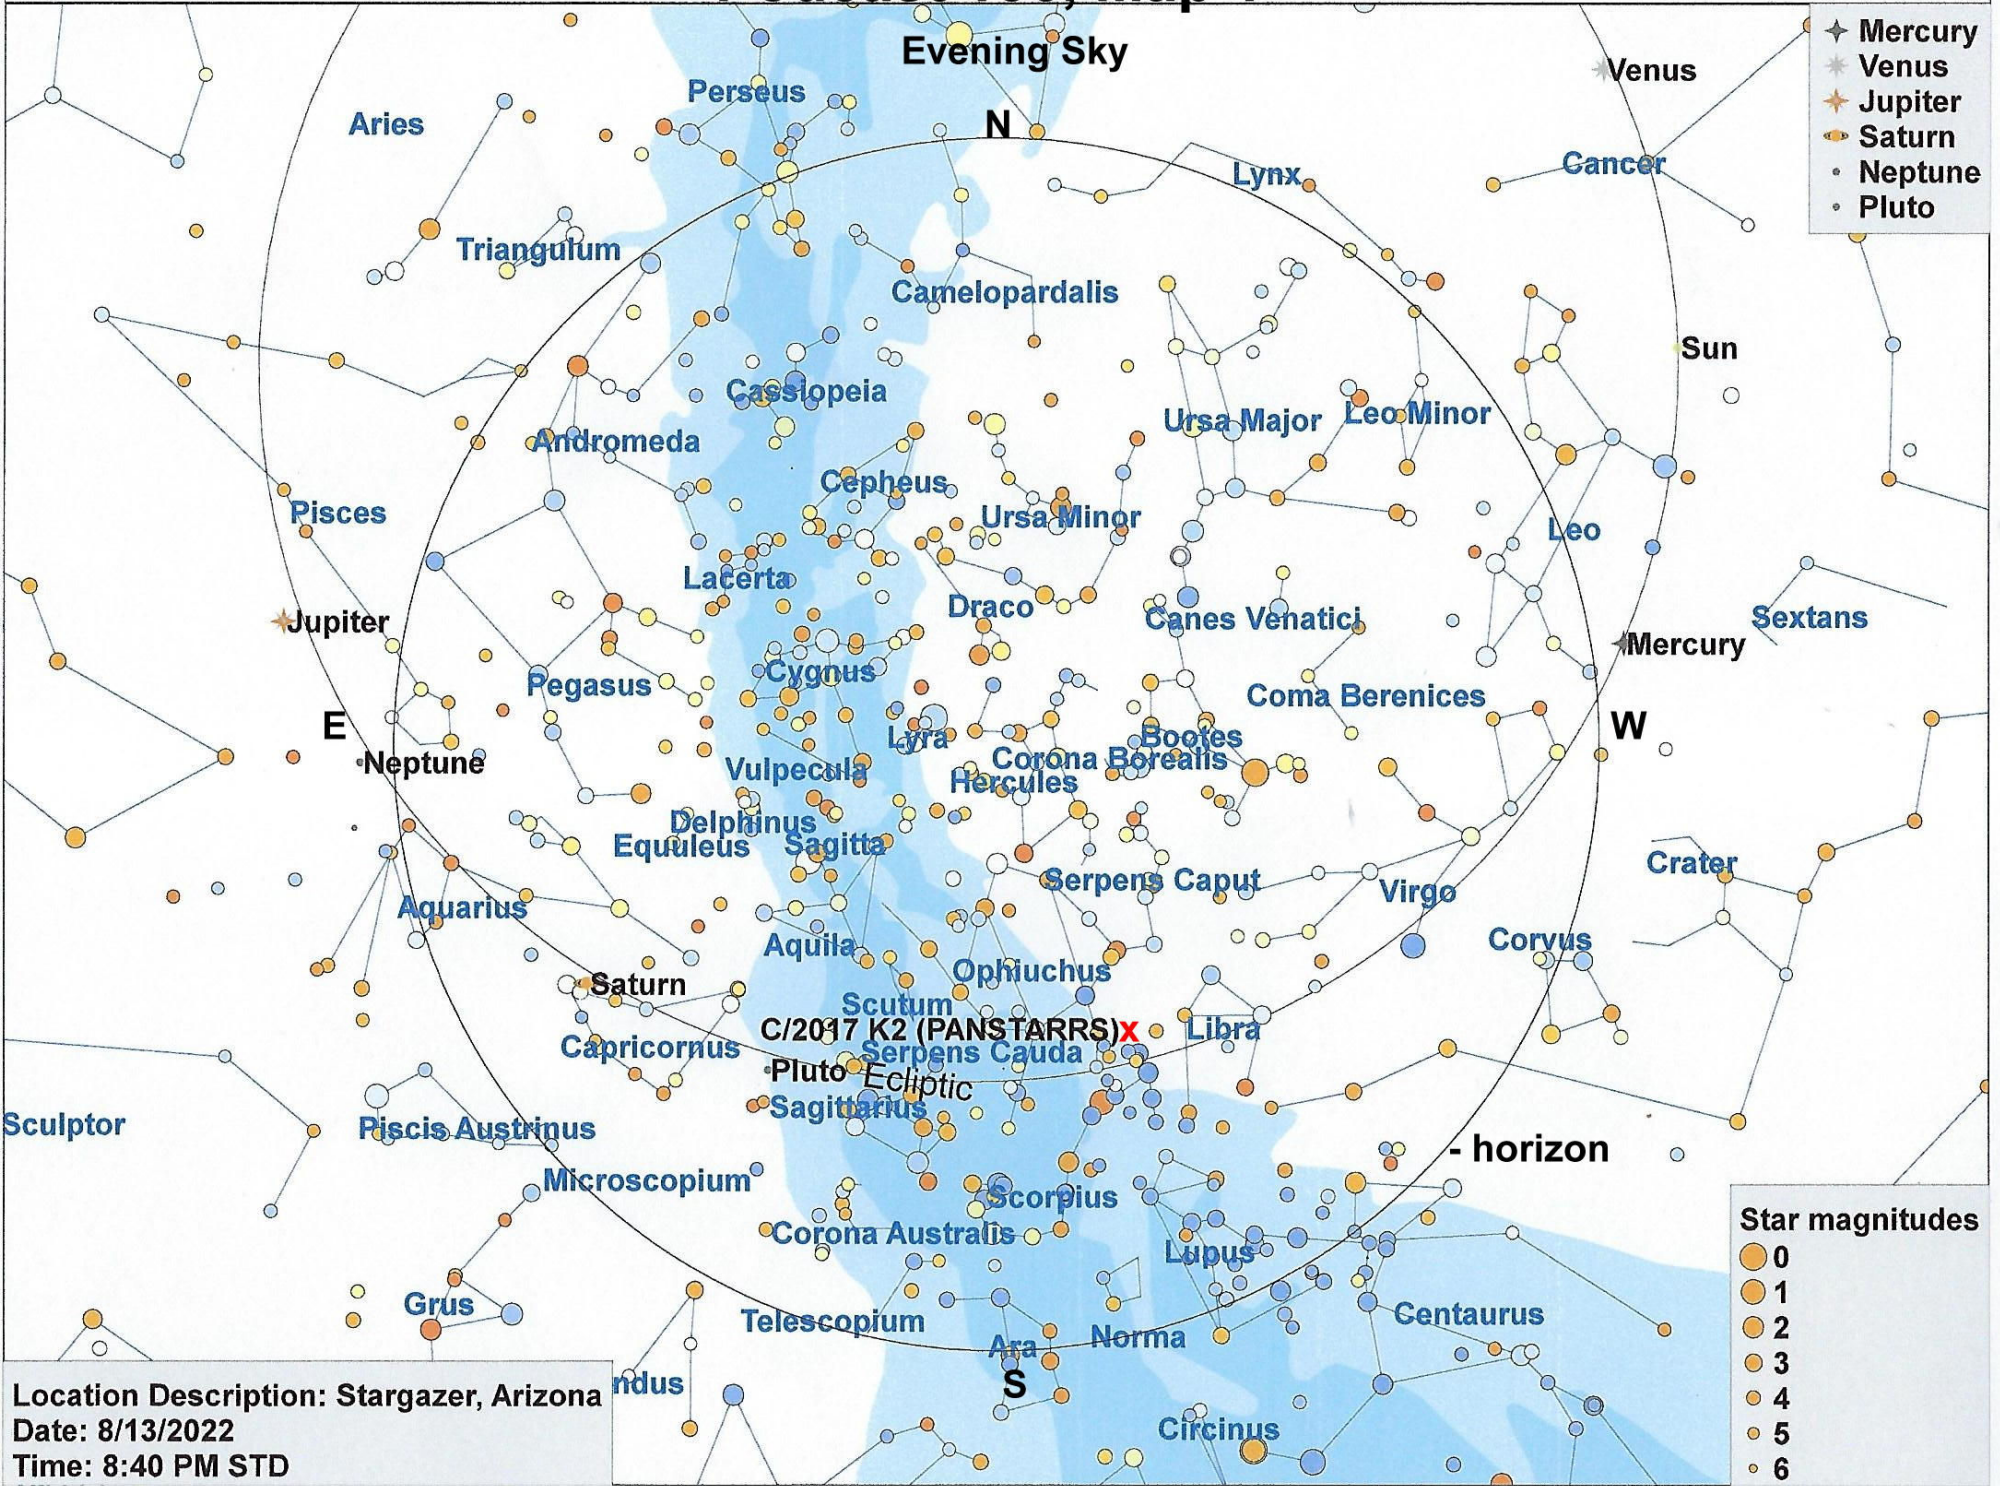

Podcast 136, Map 1

Location Description: Stargazer, Arizona
Date: 8/13/2022
Time: 8:40 PM STD

- Mercury
- Venus
- Jupiter
- Saturn
- Neptune
- Pluto

- Star magnitudes
- 0
 - 1
 - 2
 - 3
 - 4
 - 5
 - 6