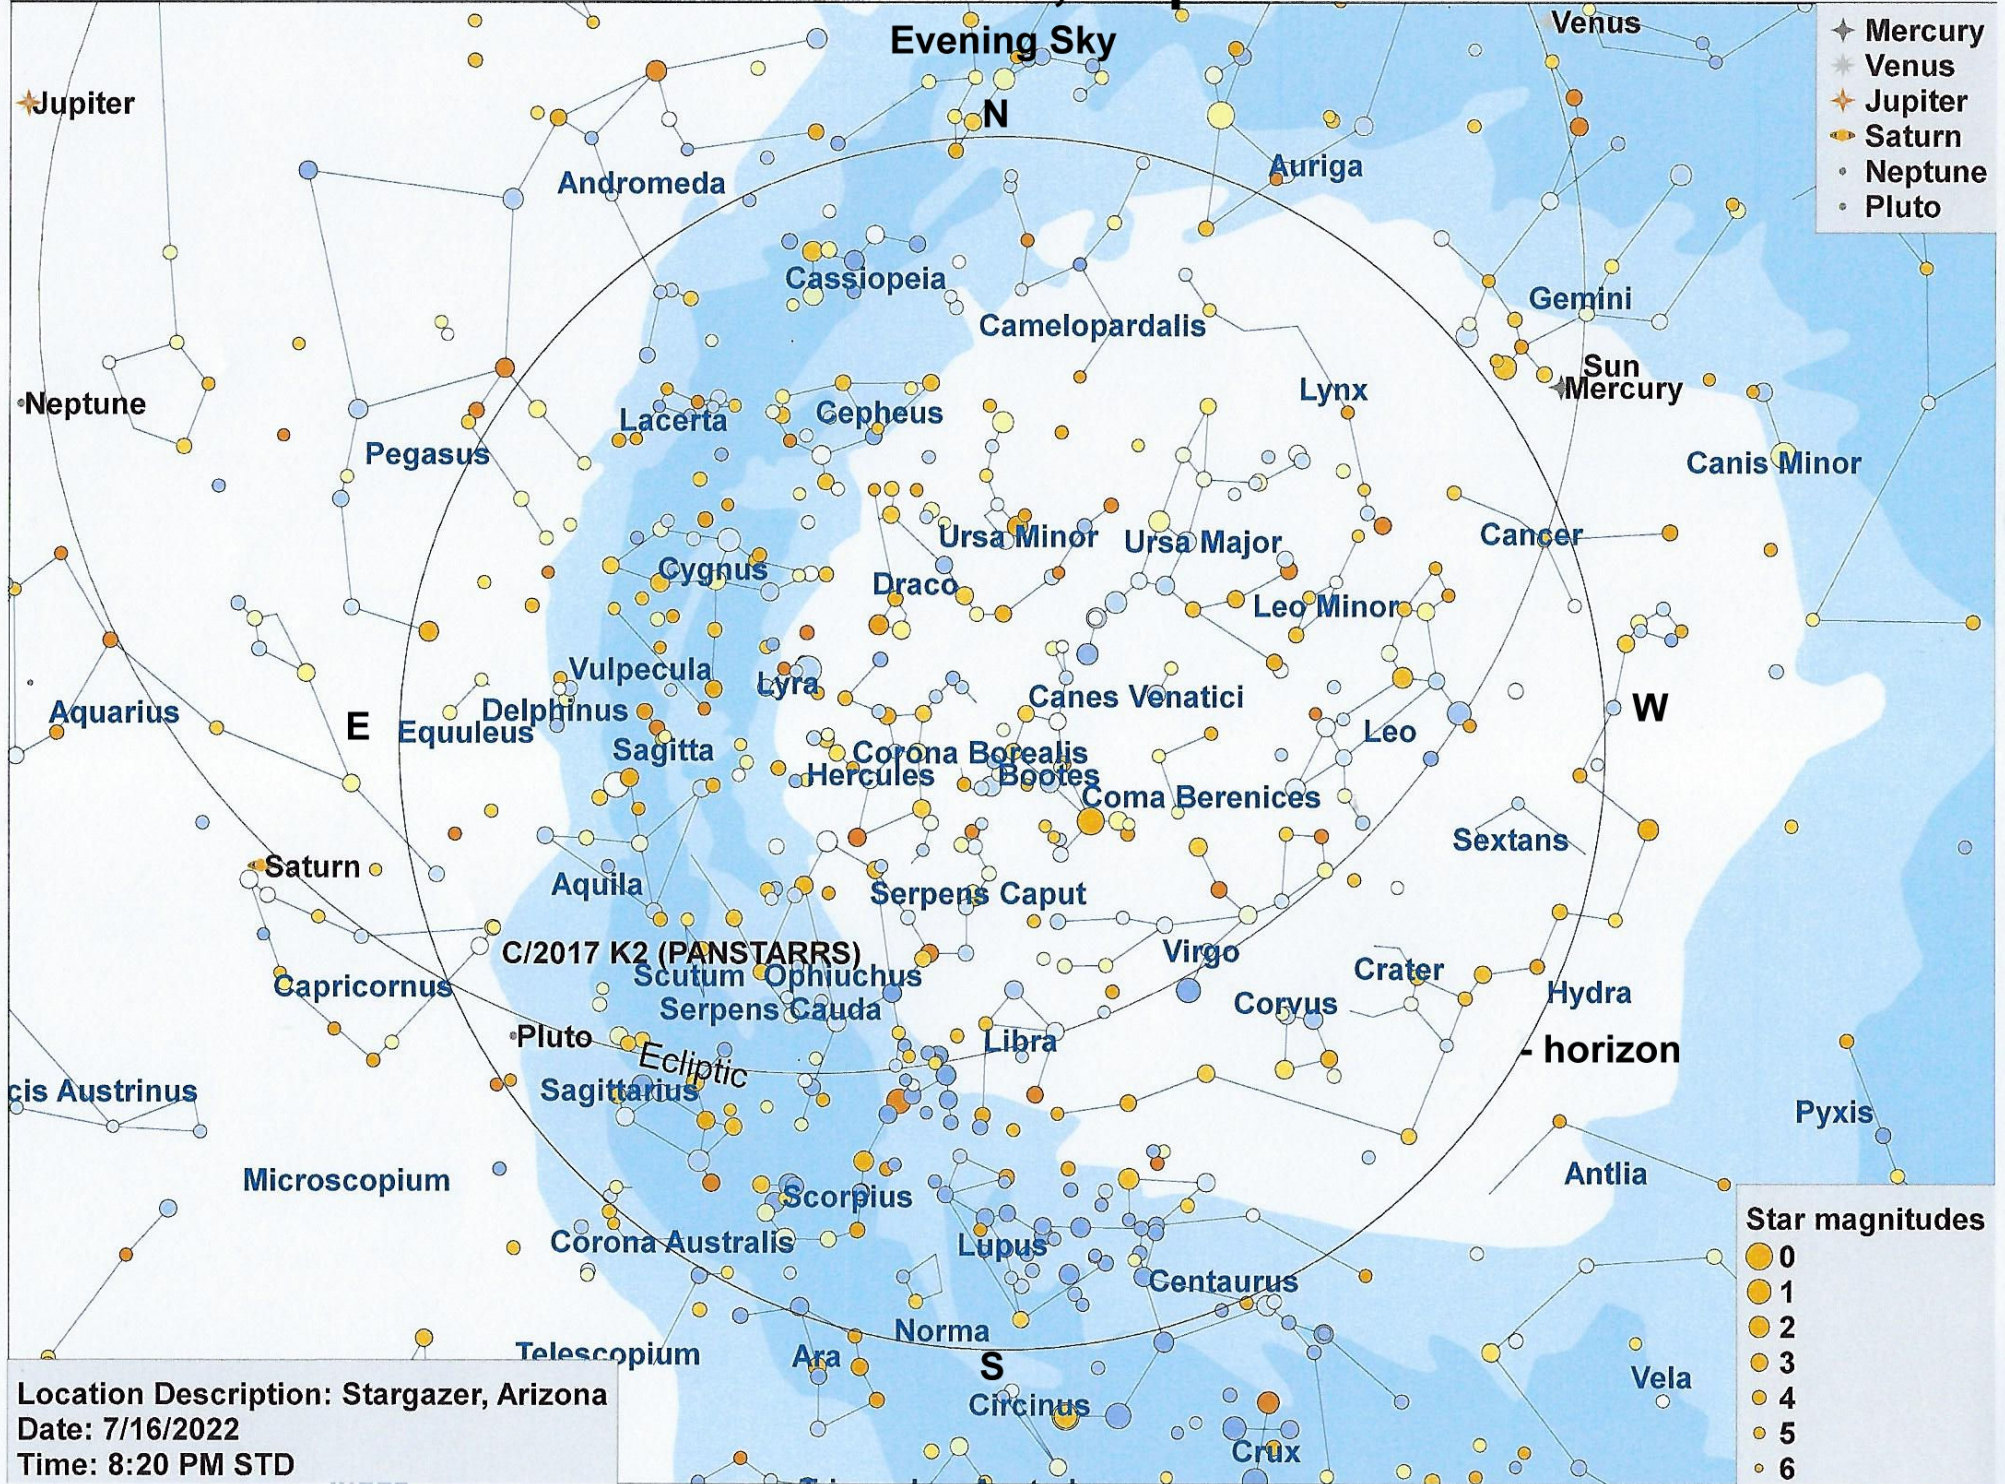

Podcast 132, Map 1

Location Description: Stargazer, Arizona
Date: 7/16/2022
Time: 8:20 PM STD