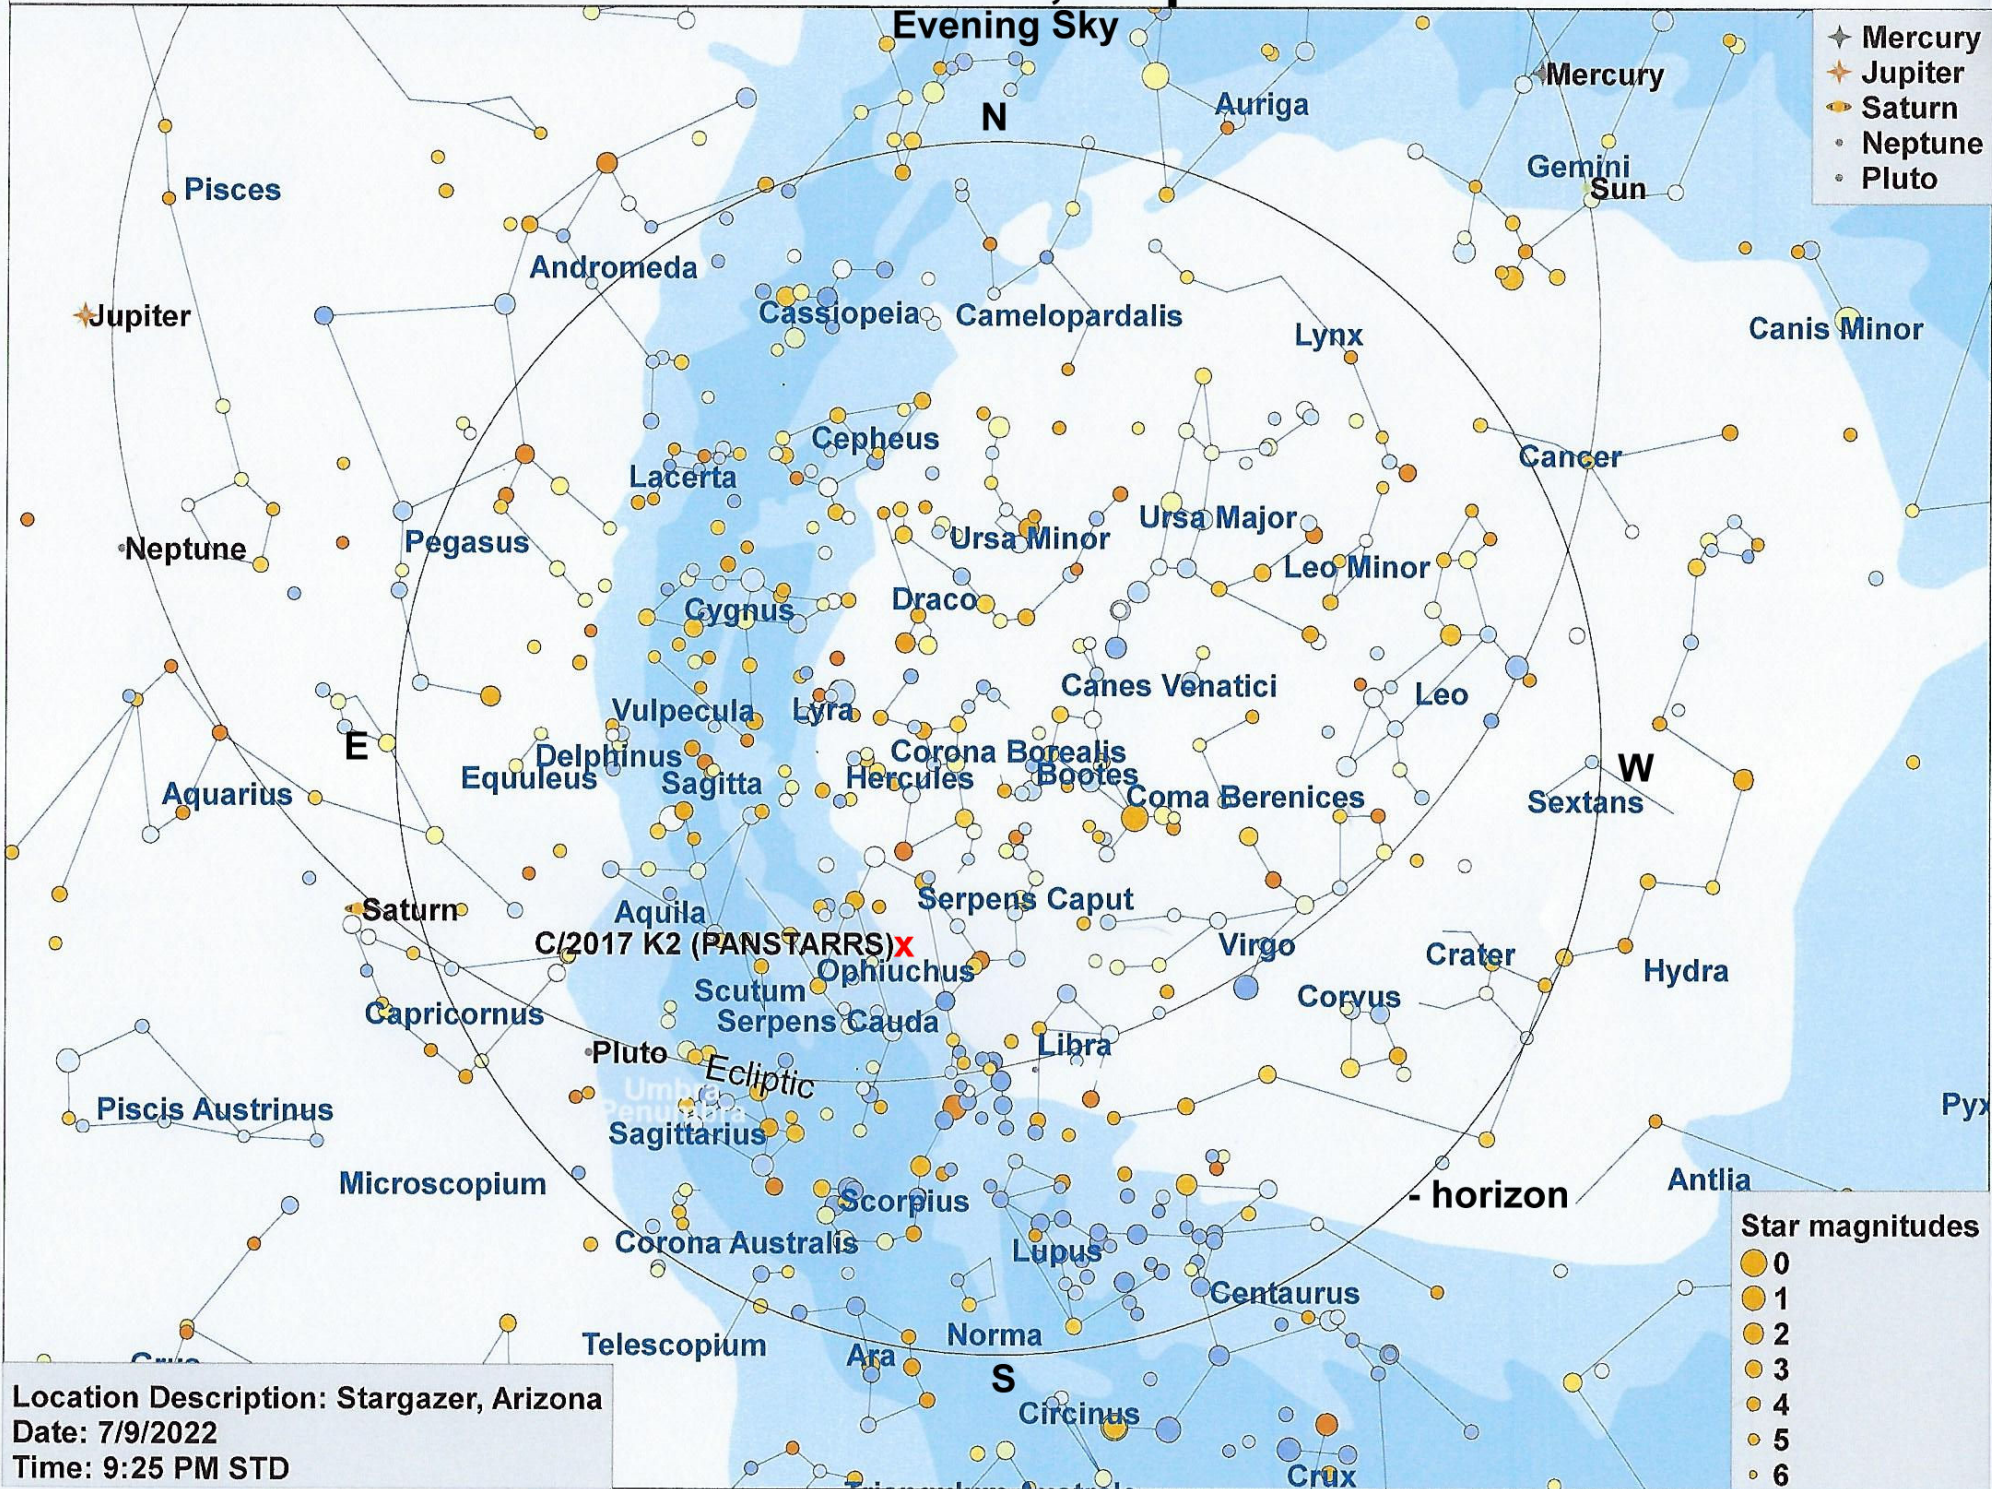

Podcast 131, Map 1

Location Description: Stargazer, Arizona
Date: 7/9/2022
Time: 9:25 PM STD

- Mercury
- Jupiter
- Saturn
- Neptune
- Pluto

- Star magnitudes
- 0
 - 1
 - 2
 - 3
 - 4
 - 5
 - 6