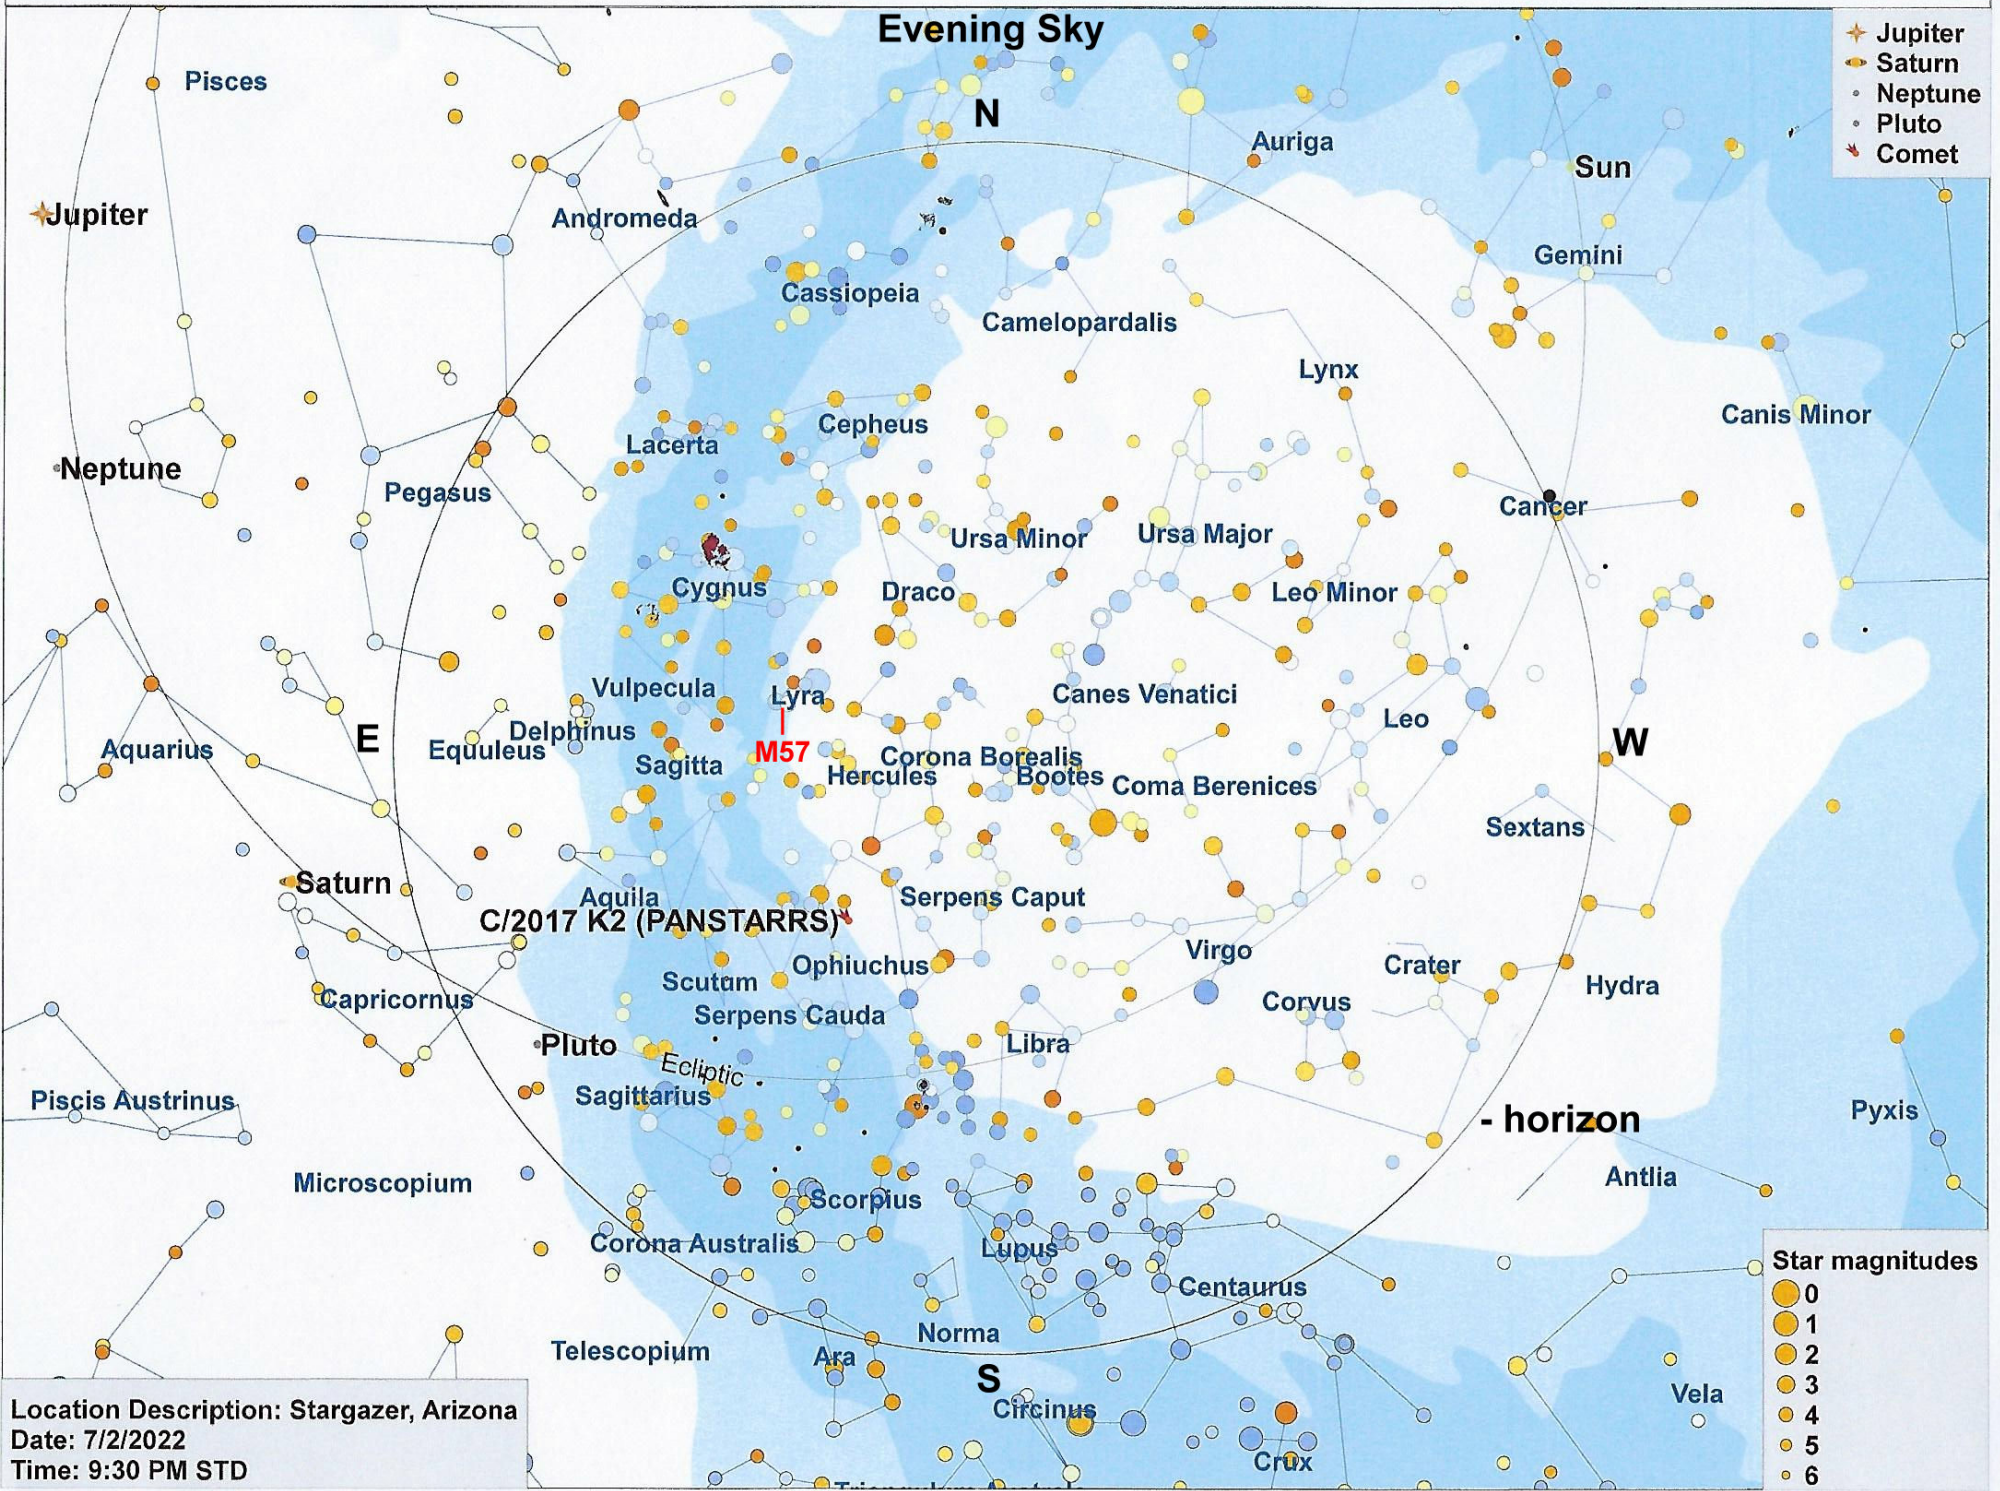

# Podcast 130, Map 1

Looking Up With Don

Location Description: Stargazer, Arizona  
Date: 7/2/2022  
Time: 9:30 PM STD