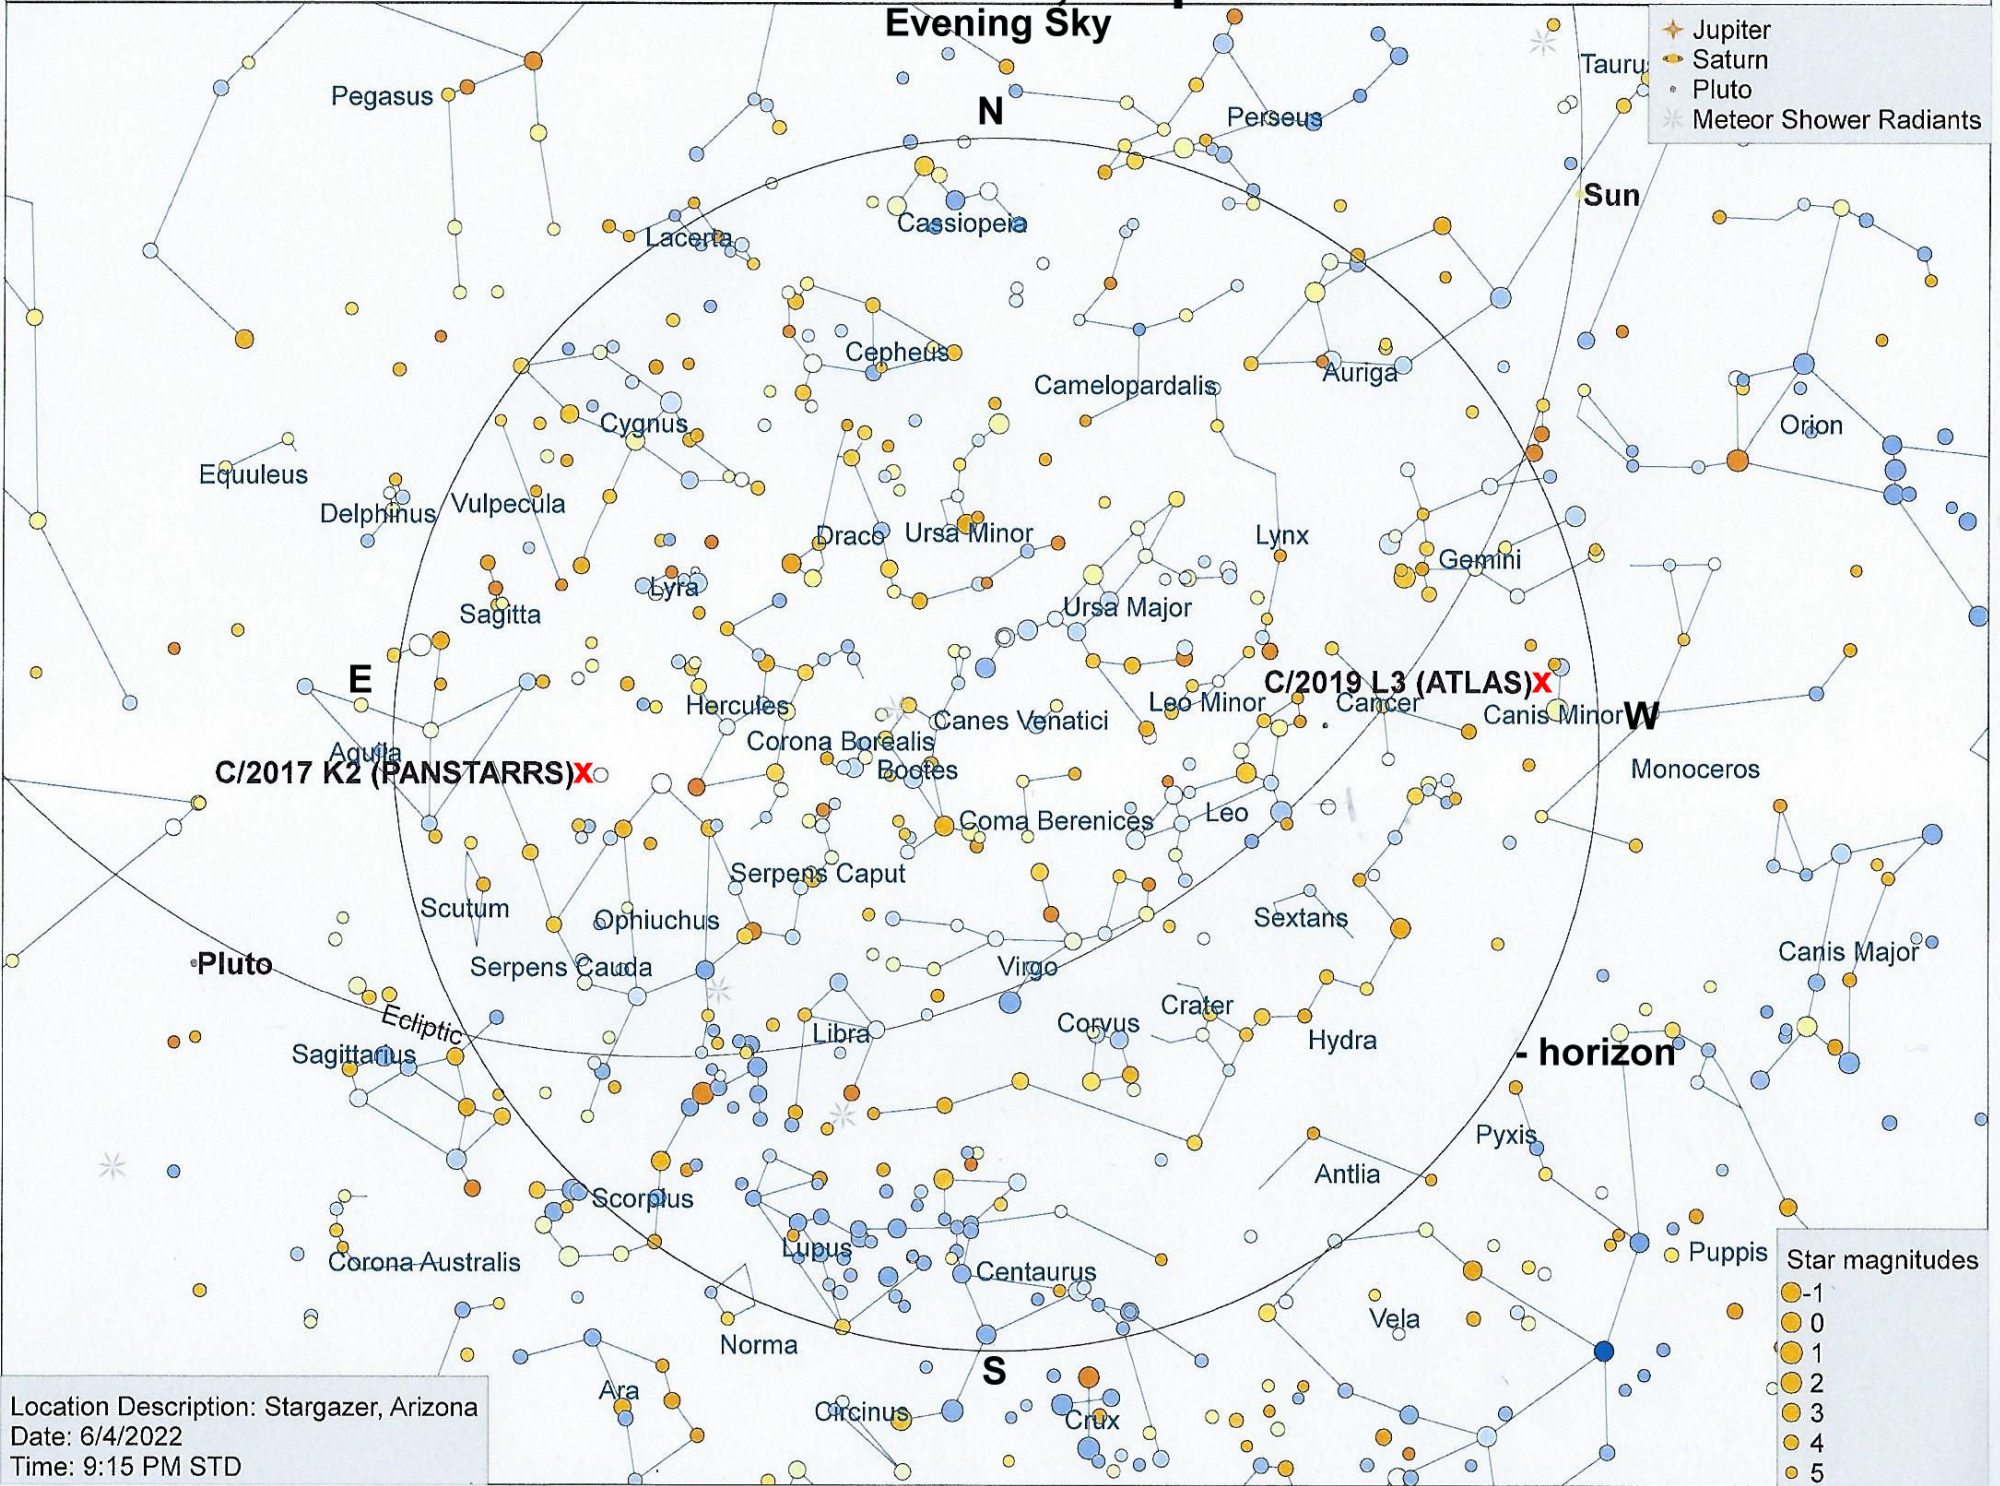

Podcast 126, Map 1

Evening Sky

Location Description: Stargazer, Arizona
Date: 6/4/2022
Time: 9:15 PM STD

- ★ Jupiter
- ♃ Saturn
- ♇ Pluto
- ✦ Meteor Shower Radiants

- Star magnitudes
- -1
 - 0
 - 1
 - 2
 - 3
 - 4
 - 5