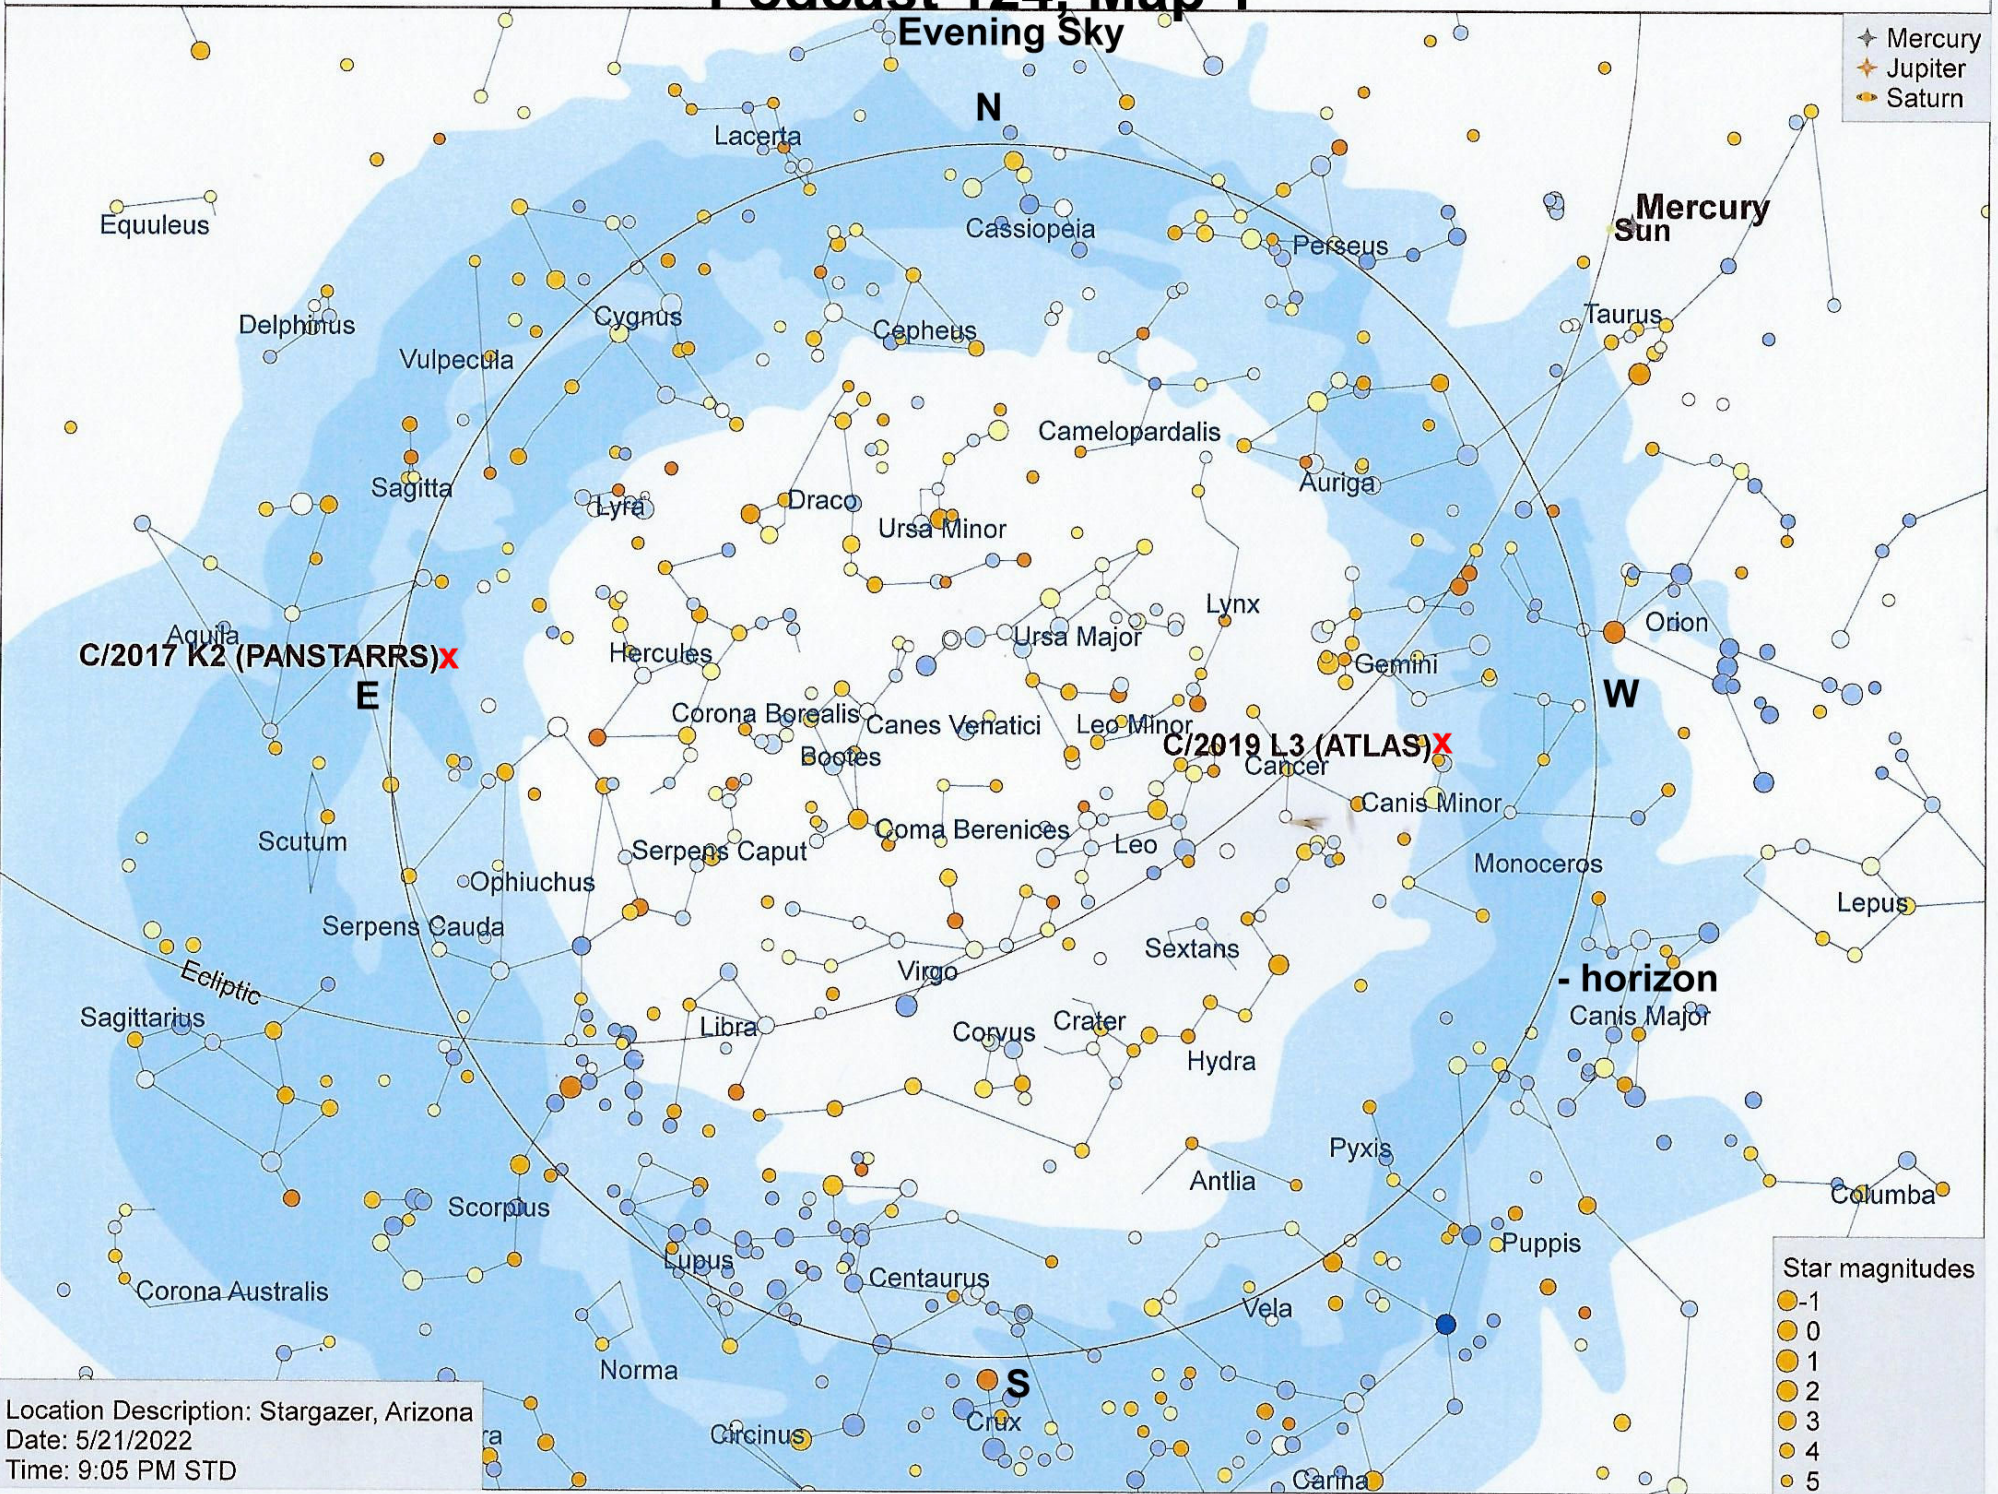

Podcast 124, Map 1

Evening Sky

Location Description: Stargazer, Arizona
Date: 5/21/2022
Time: 9:05 PM STD

★ Mercury
★ Jupiter
★ Saturn

Star magnitudes
● -1
● 0
● 1
● 2
● 3
● 4
● 5