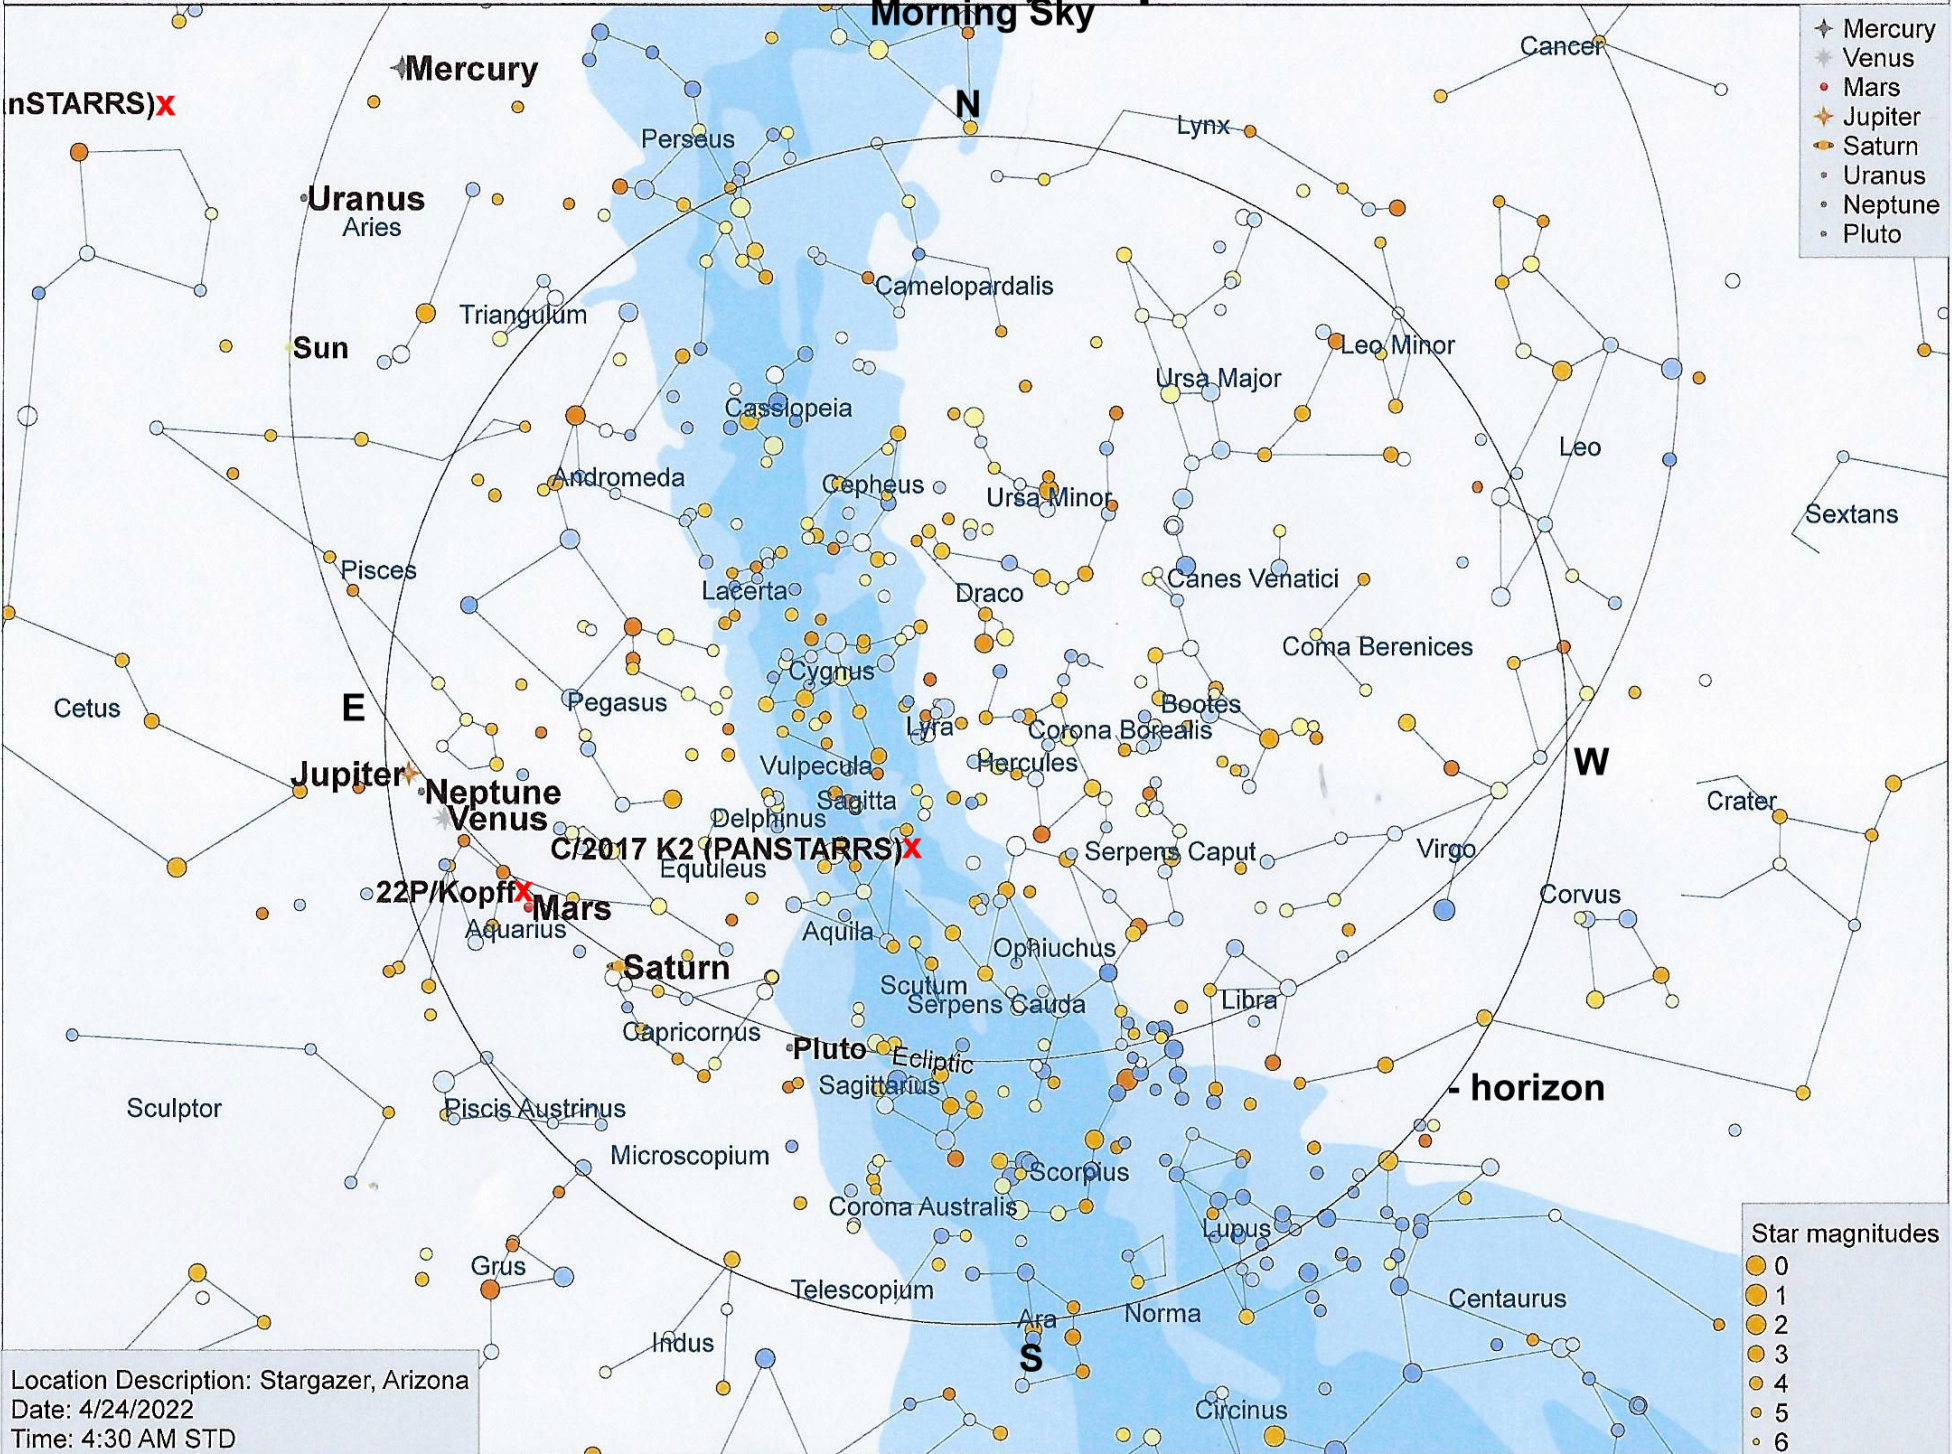

Podcast 120, Map 2

Morning Sky

Location Description: Stargazer, Arizona
Date: 4/24/2022
Time: 4:30 AM STD