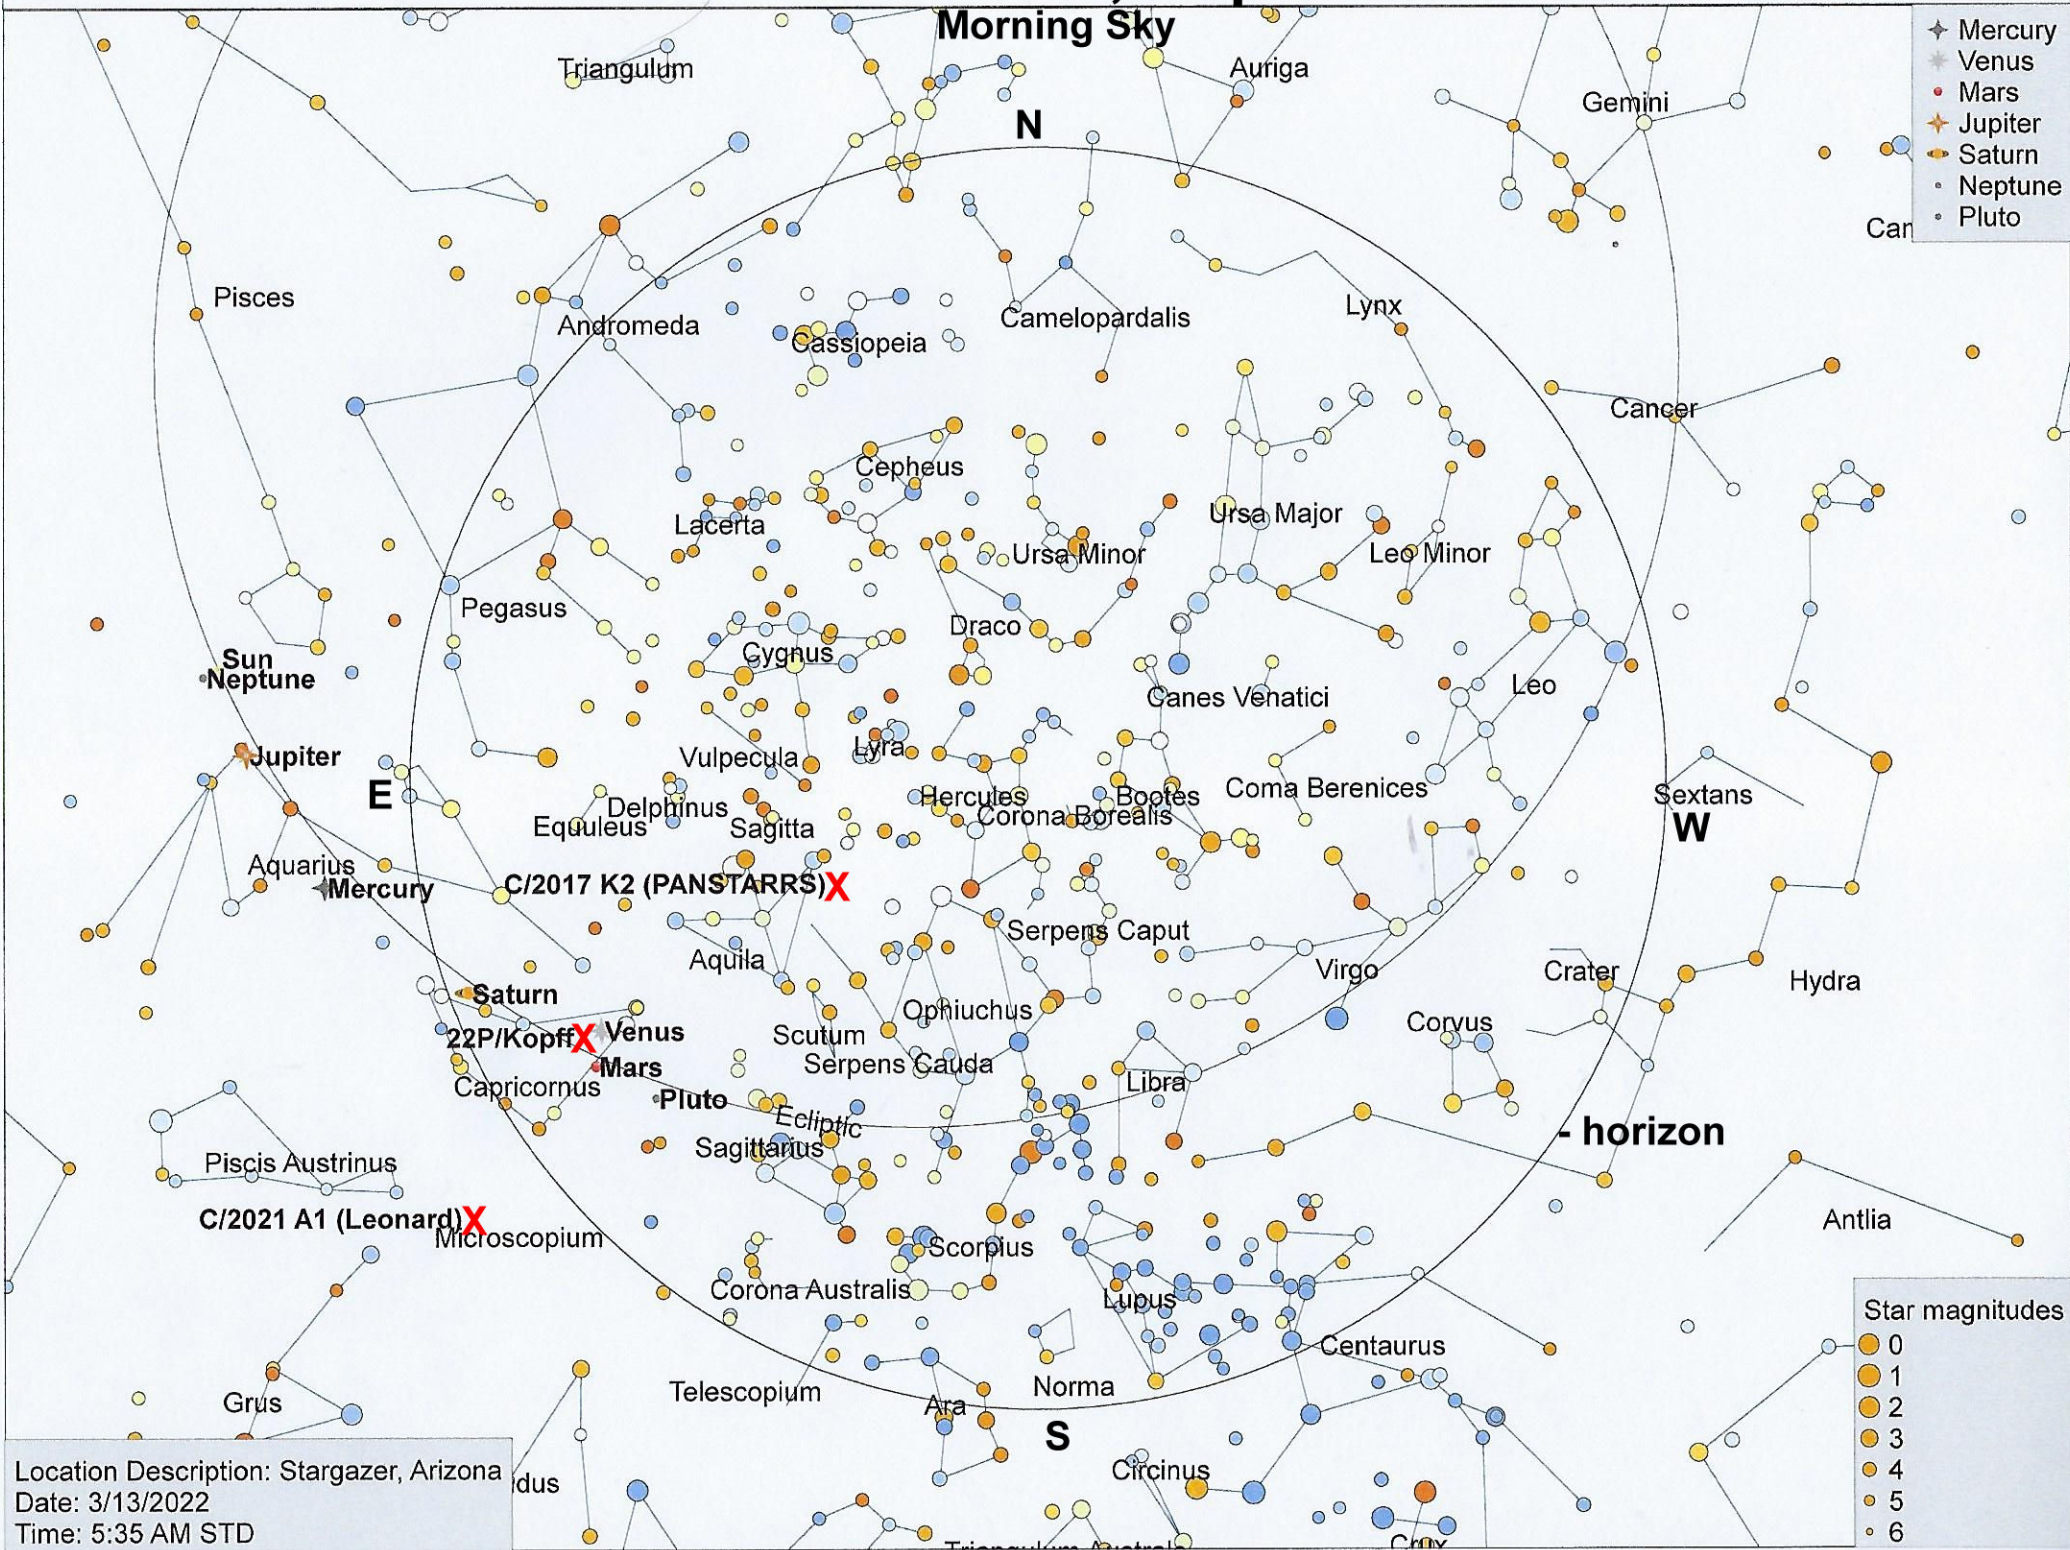

Podcast 114, Map 2

- Mercury
- Venus
- Mars
- Jupiter
- Saturn
- Neptune
- Pluto

Location Description: Stargazer, Arizona
Date: 3/13/2022
Time: 5:35 AM STD