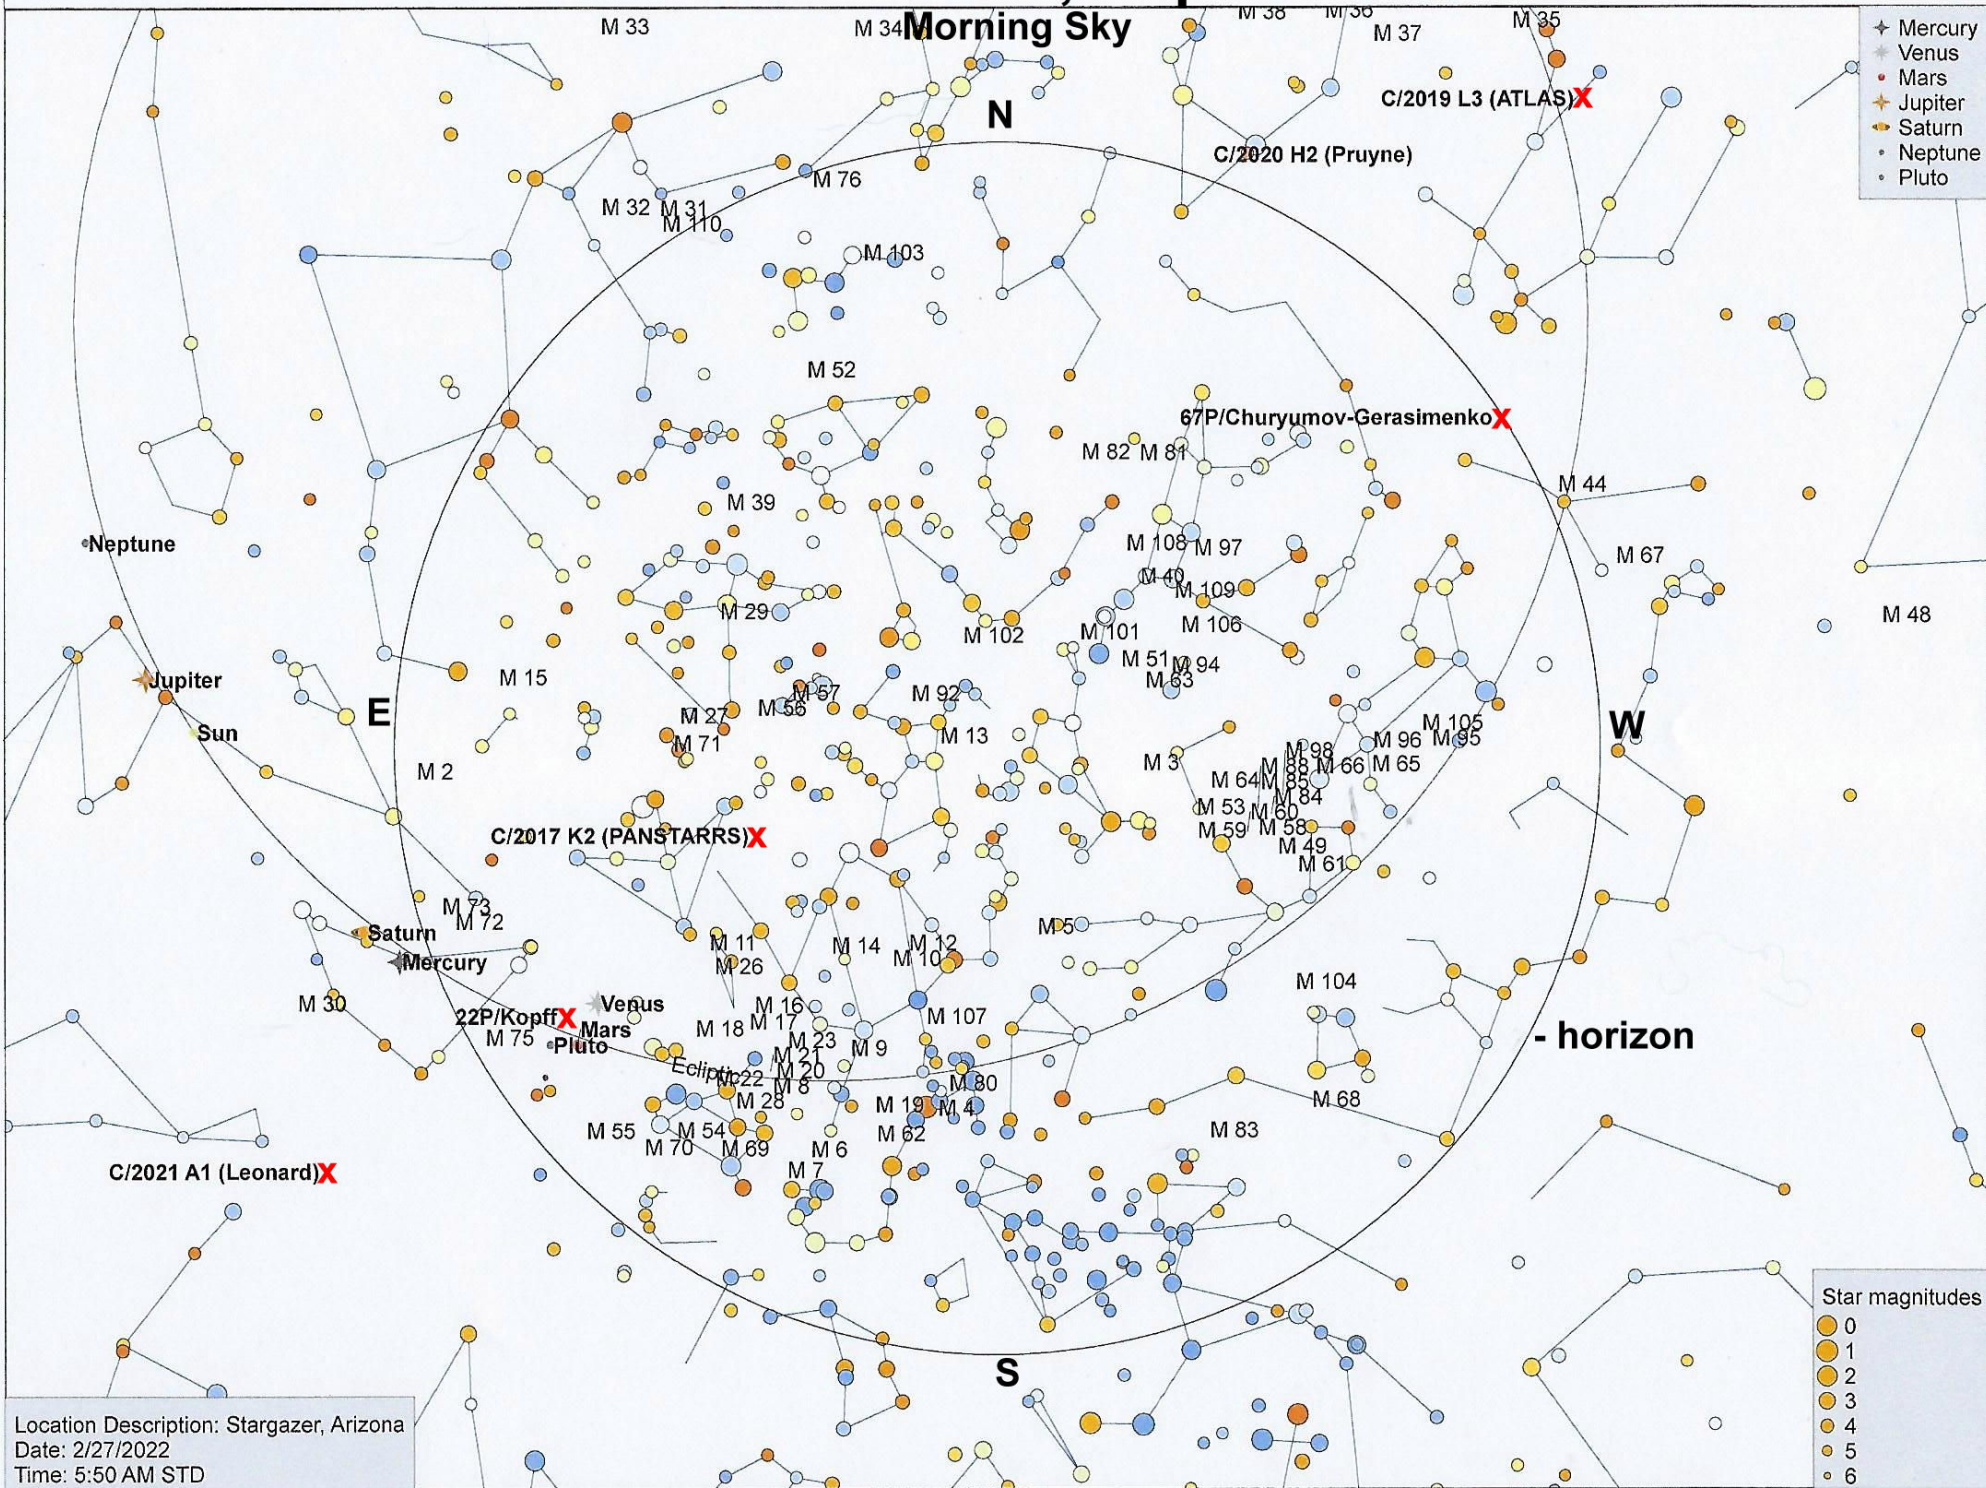

Podcast 112, Map 2

Morning Sky

- ◆ Mercury
- Venus
- Mars
- ★ Jupiter
- ⊕ Saturn
- Neptune
- Pluto

- Star magnitudes
- 0
 - 1
 - 2
 - 3
 - 4
 - 5
 - 6

Location Description: Stargazer, Arizona
 Date: 2/27/2022
 Time: 5:50 AM STD