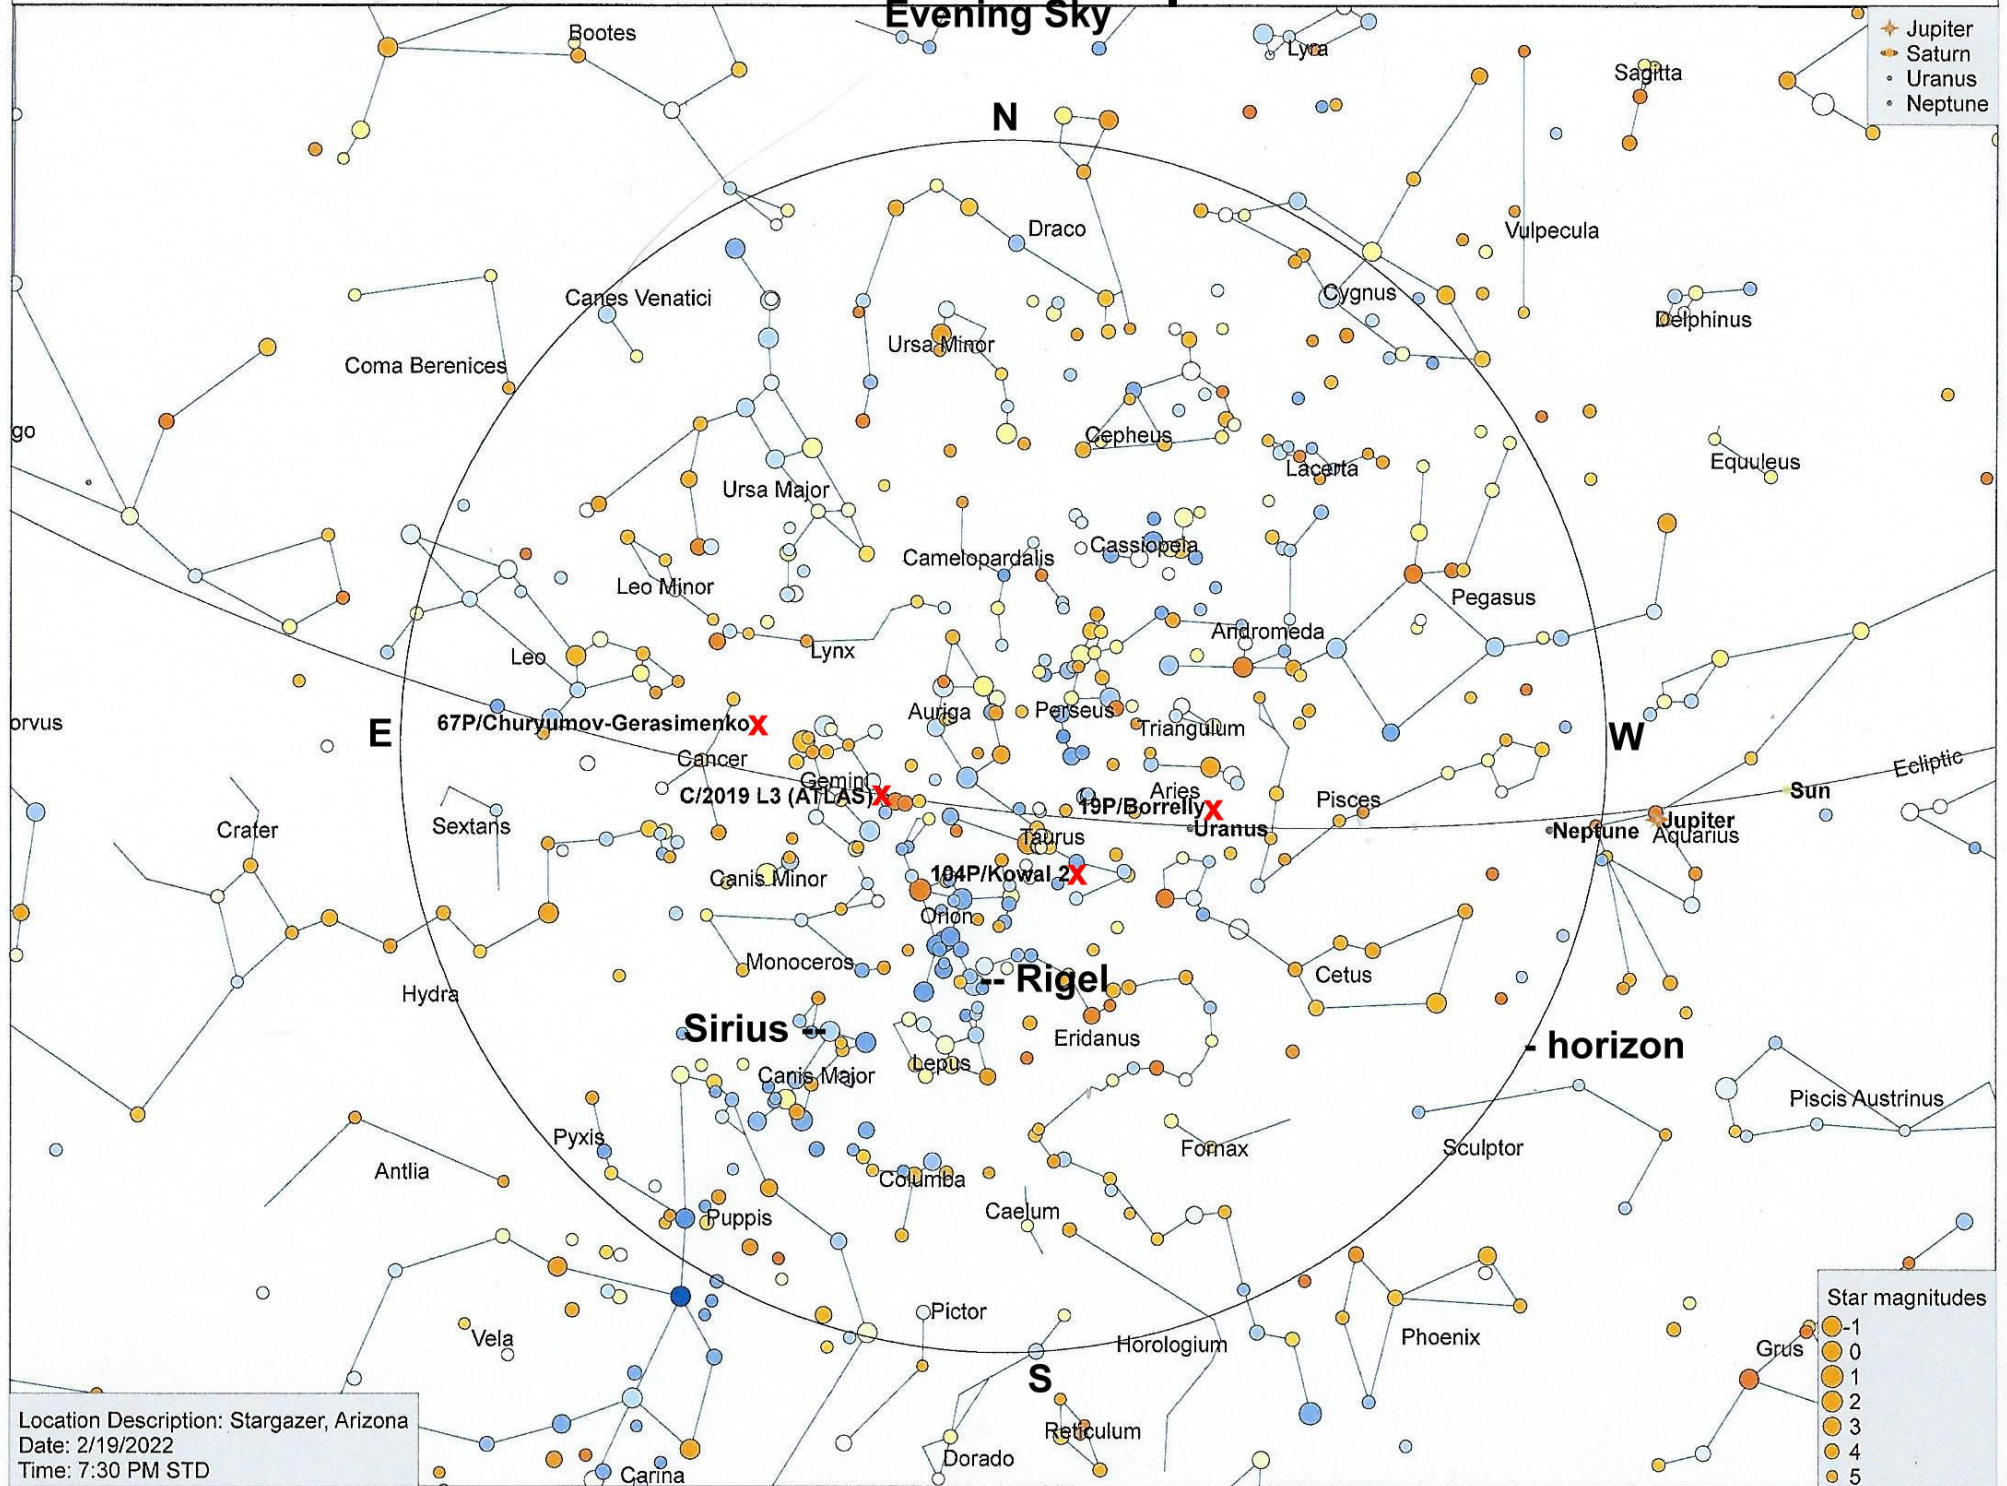

Podcast 111, Map 1

Evening Sky

- ★ Jupiter
- ♄ Saturn
- ♅ Uranus
- ♆ Neptune

- Star magnitudes
- -1
 - 0
 - 1
 - 2
 - 3
 - 4
 - 5

Location Description: Stargazer, Arizona
 Date: 2/19/2022
 Time: 7:30 PM STD