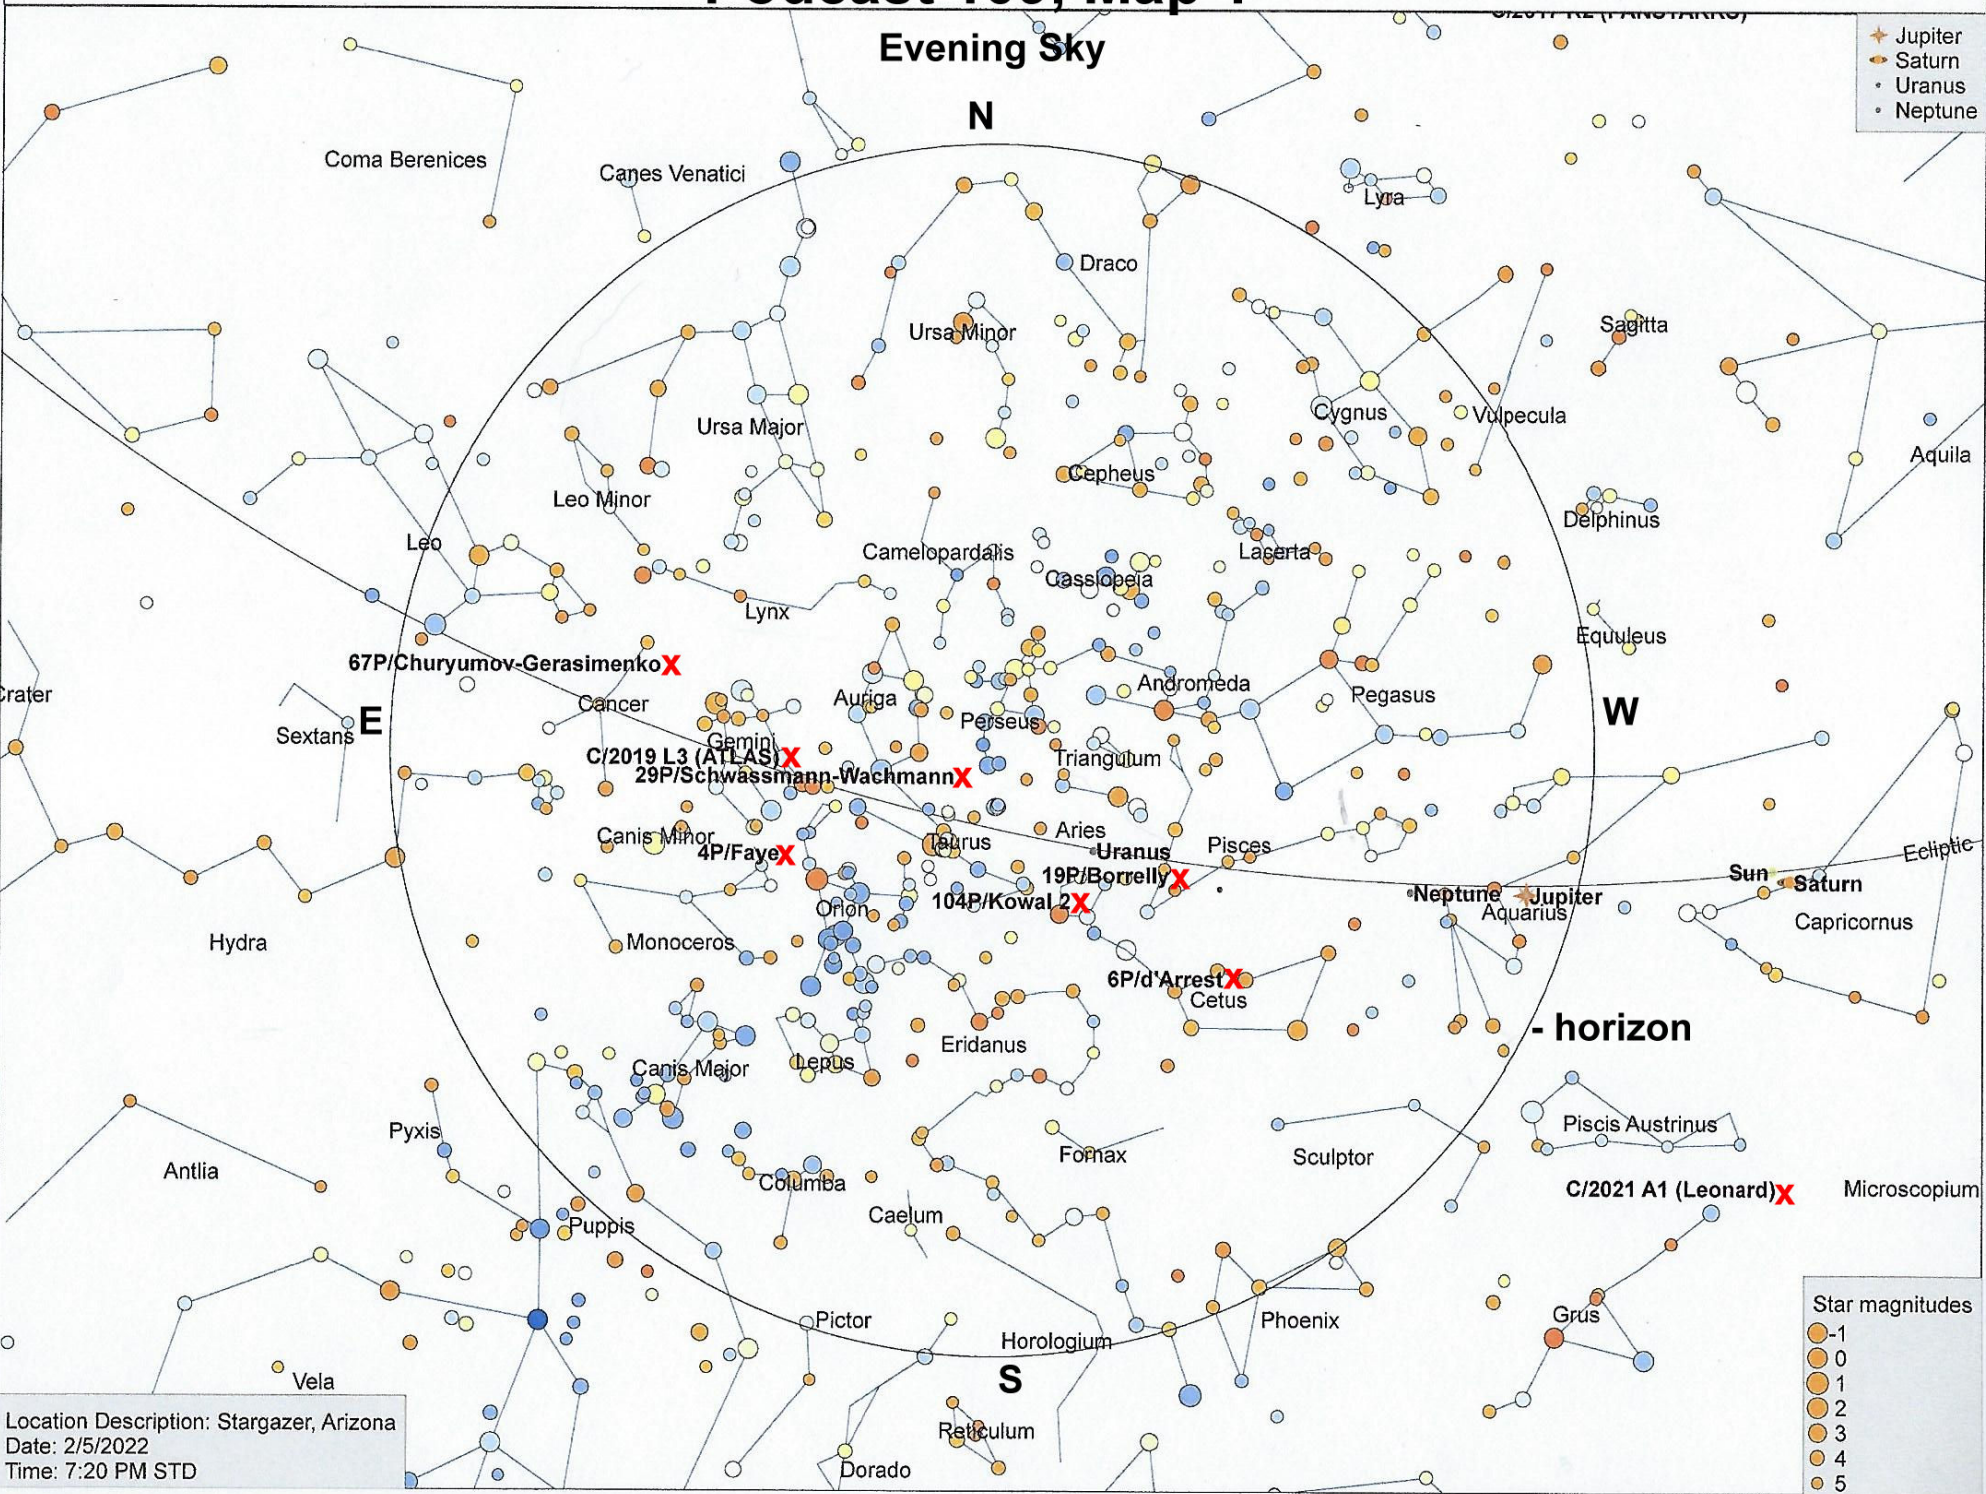

Podcast 109, Map 1

Evening Sky

- ★ Jupiter
- ♄ Saturn
- ♅ Uranus
- ♆ Neptune

- Star magnitudes
- -1
 - 0
 - 1
 - 2
 - 3
 - 4
 - 5

Location Description: Stargazer, Arizona
 Date: 2/5/2022
 Time: 7:20 PM STD