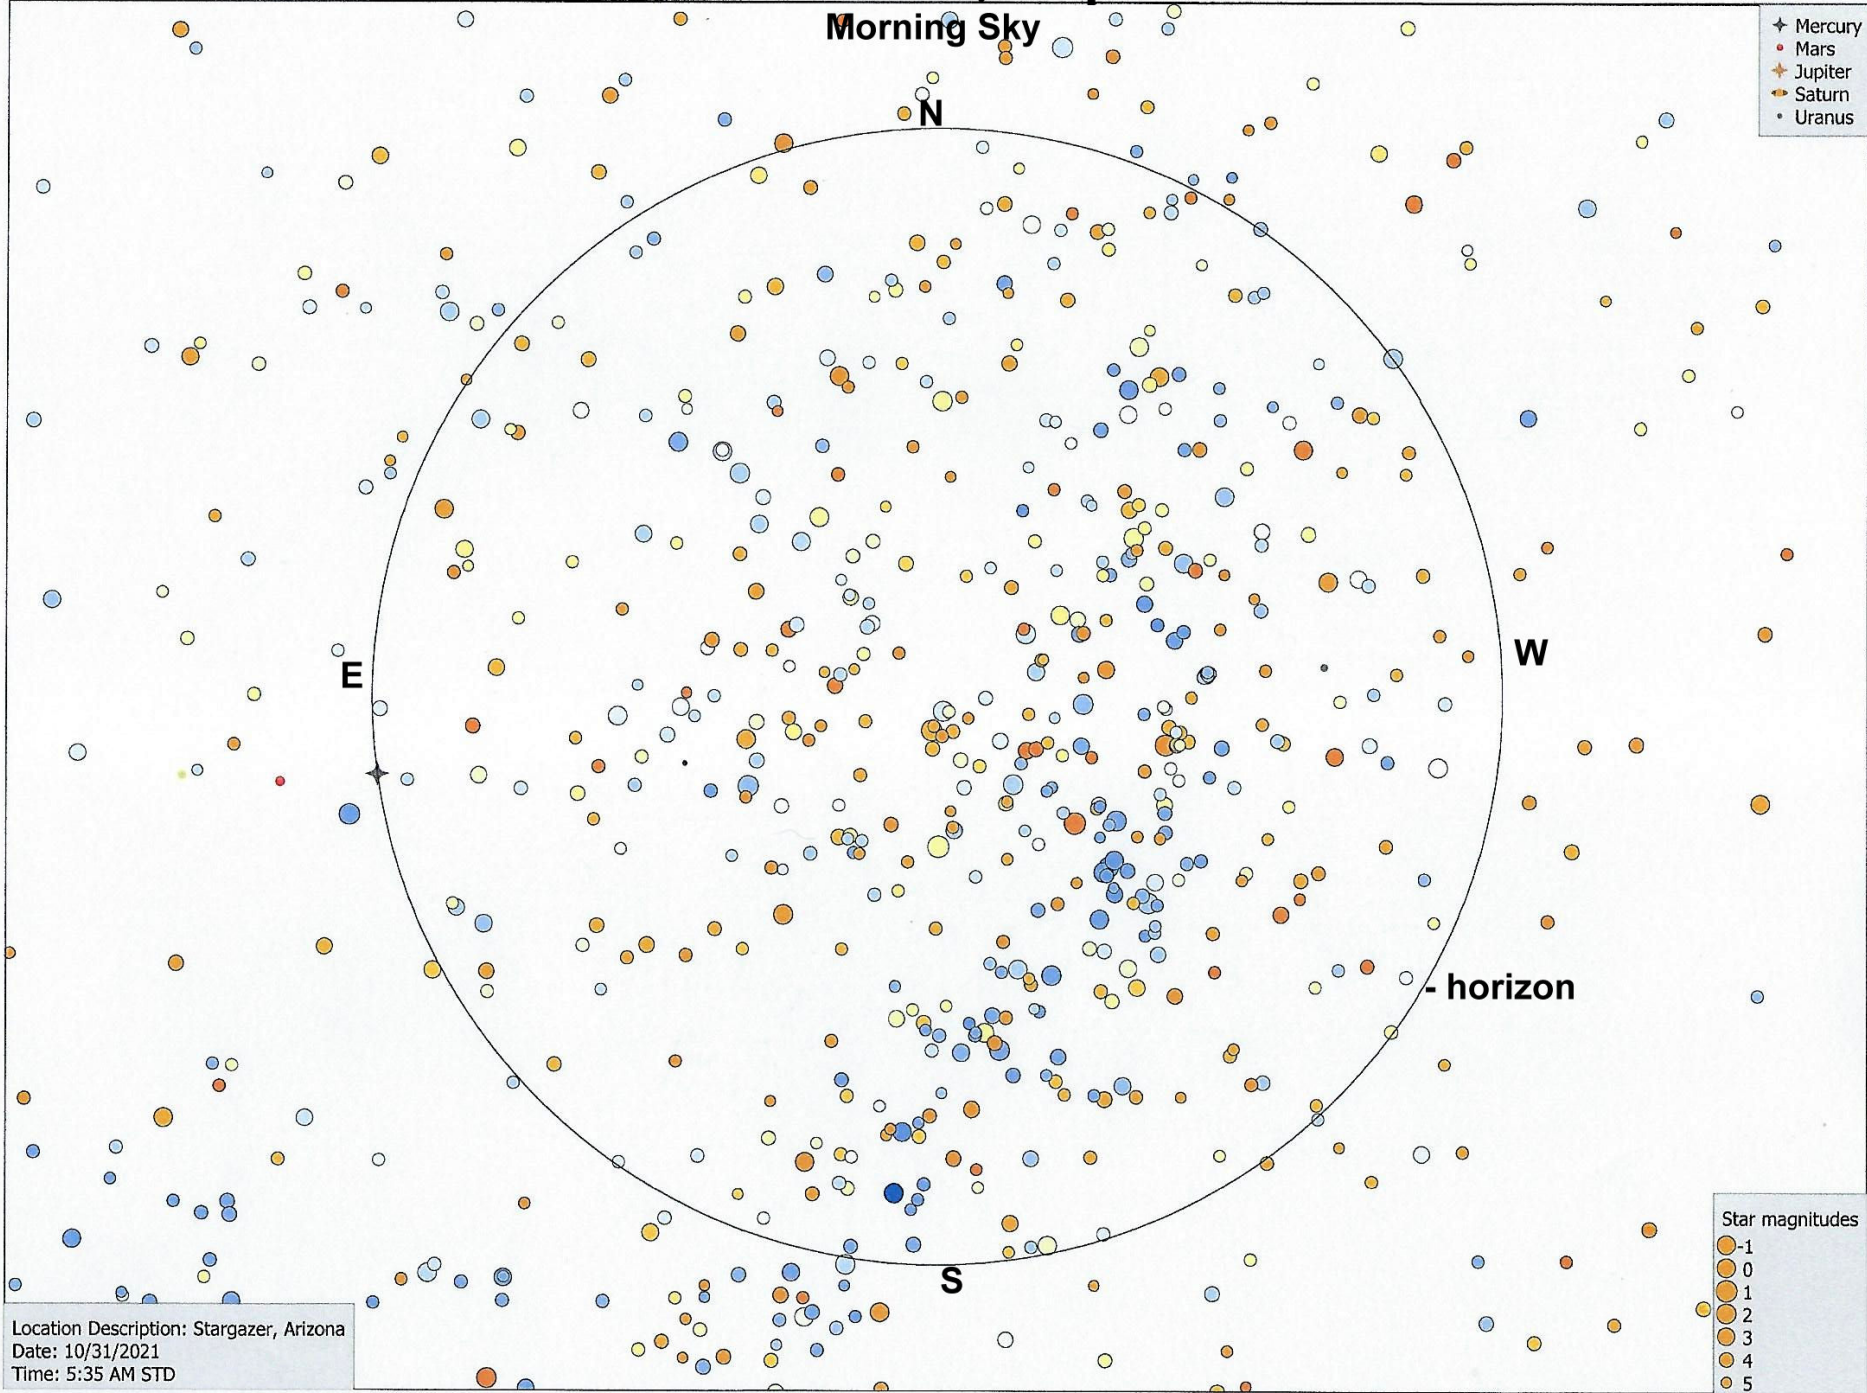

Podcast 95, Map 4

Morning Sky

- ♁ Mercury
- ♂ Mars
- ♃ Jupiter
- ♄ Saturn
- ♅ Uranus

Location Description: Stargazer, Arizona
Date: 10/31/2021
Time: 5:35 AM STD

- Star magnitudes
- 1
 - 0
 - 1
 - 2
 - 3
 - 4
 - 5