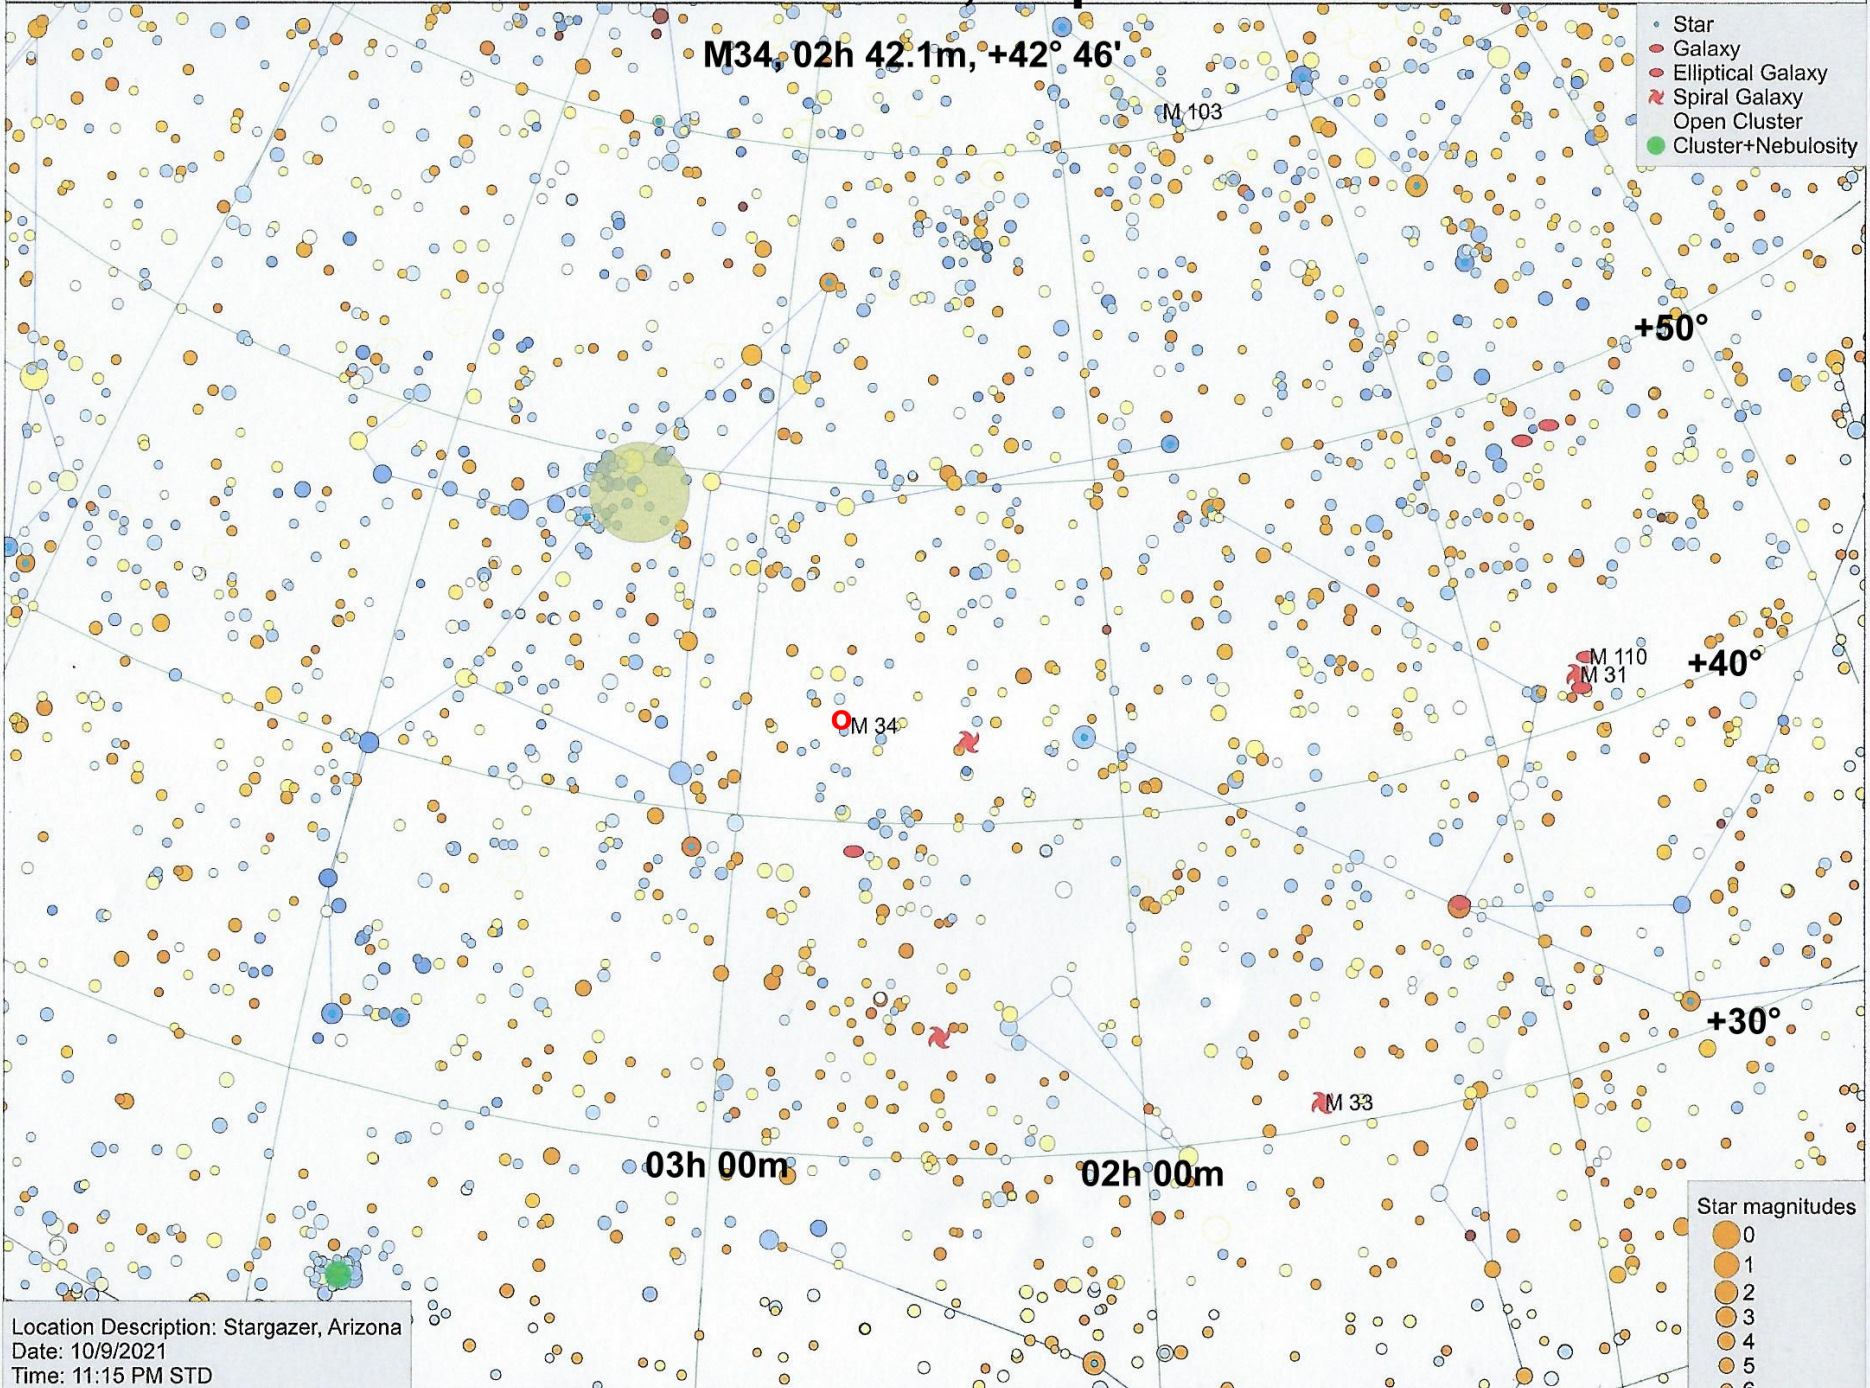

Podcast 92, Map 3

M34, 02h 42.1m, +42° 46'

- Star
- Galaxy
- Elliptical Galaxy
- Spiral Galaxy
- Open Cluster
- Cluster+Nebulosity

Location Description: Stargazer, Arizona
Date: 10/9/2021
Time: 11:15 PM STD

- Star magnitudes
- 0
 - 1
 - 2
 - 3
 - 4
 - 5
 - 6