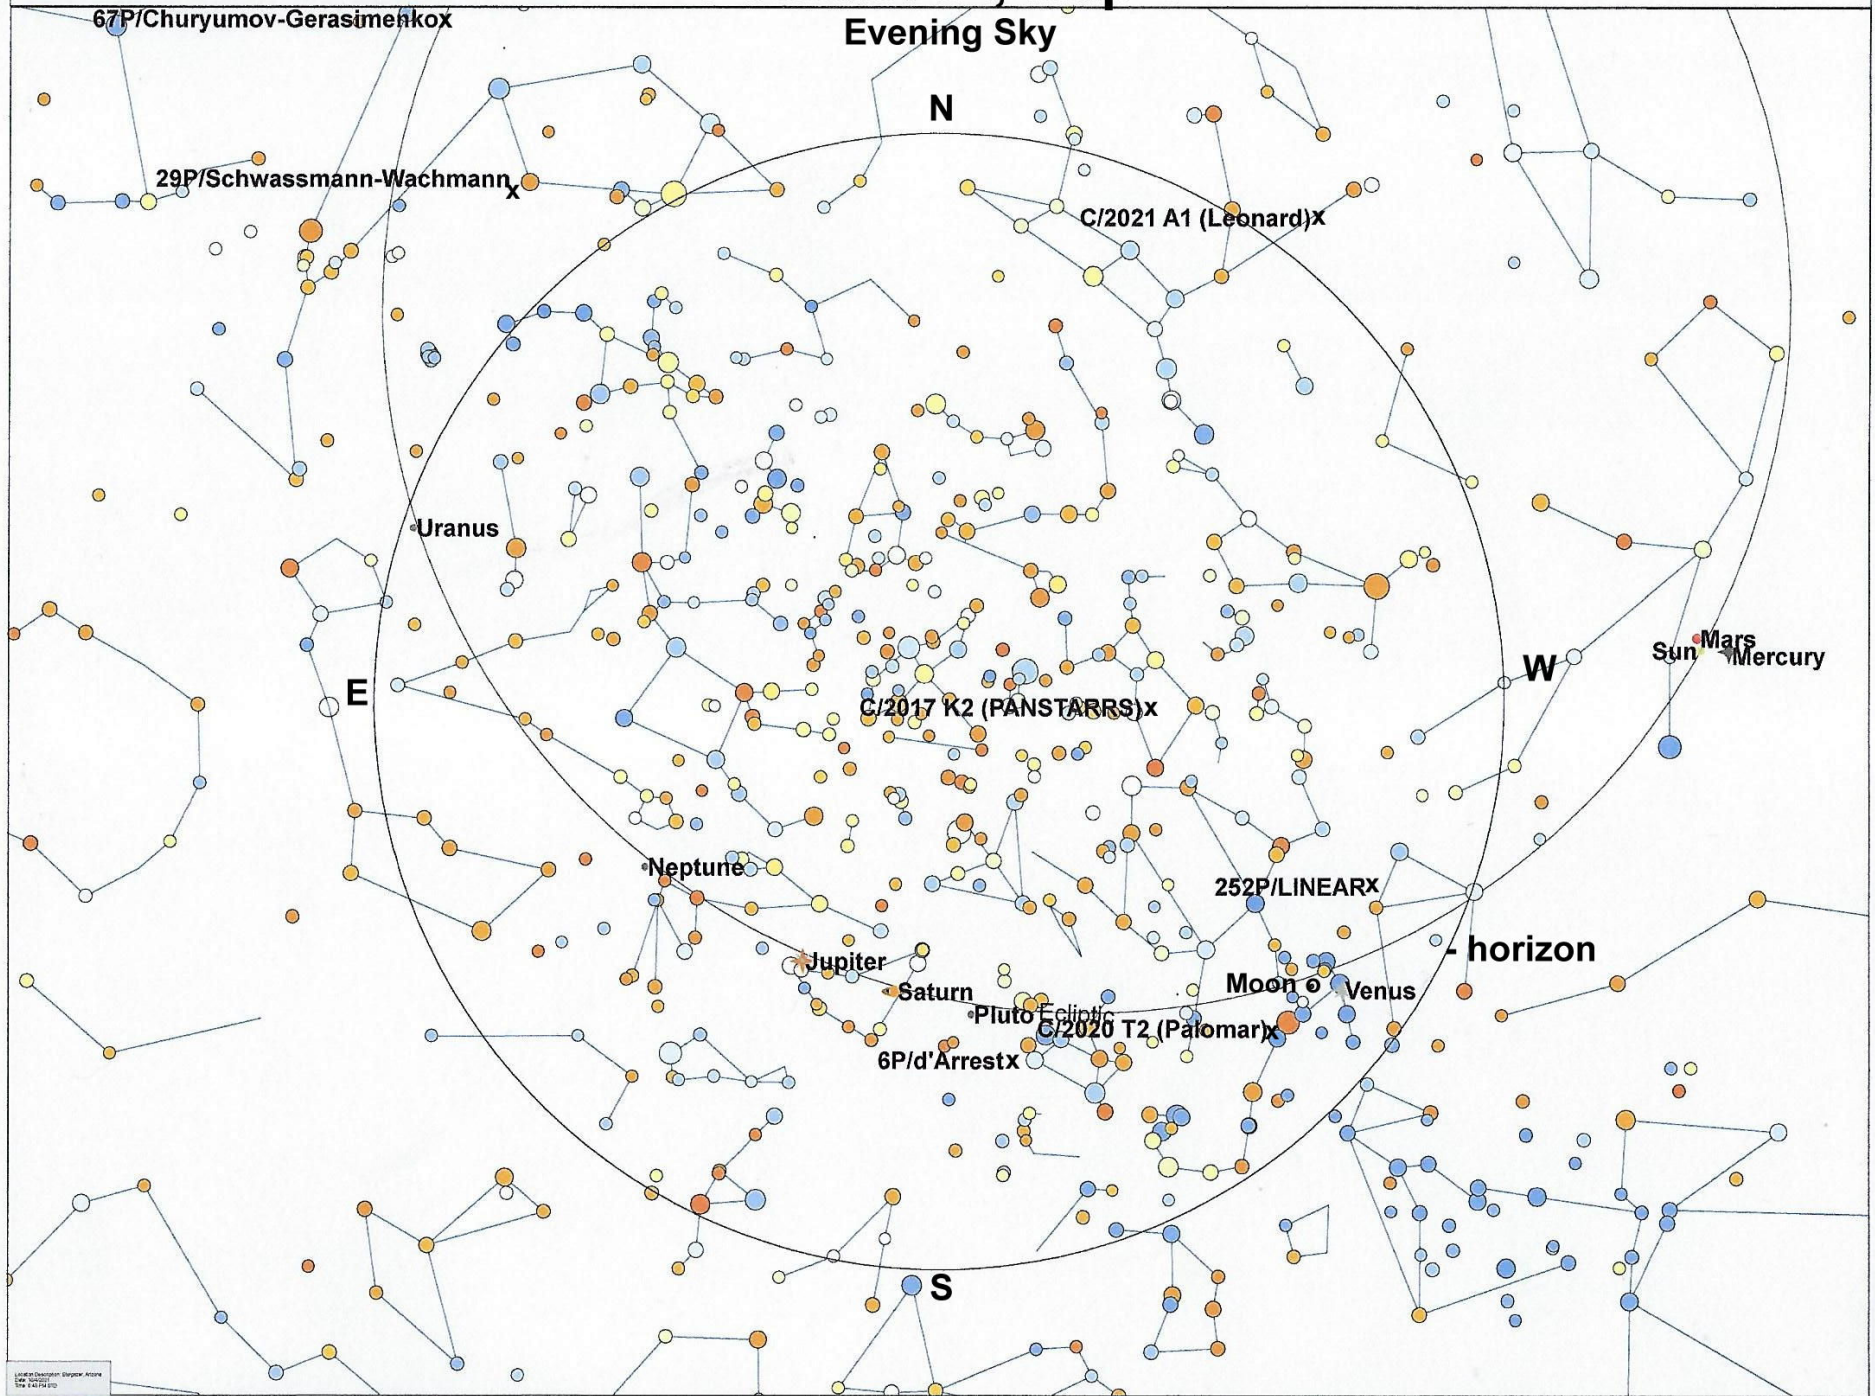

Podcast 92, Map 1

Evening Sky