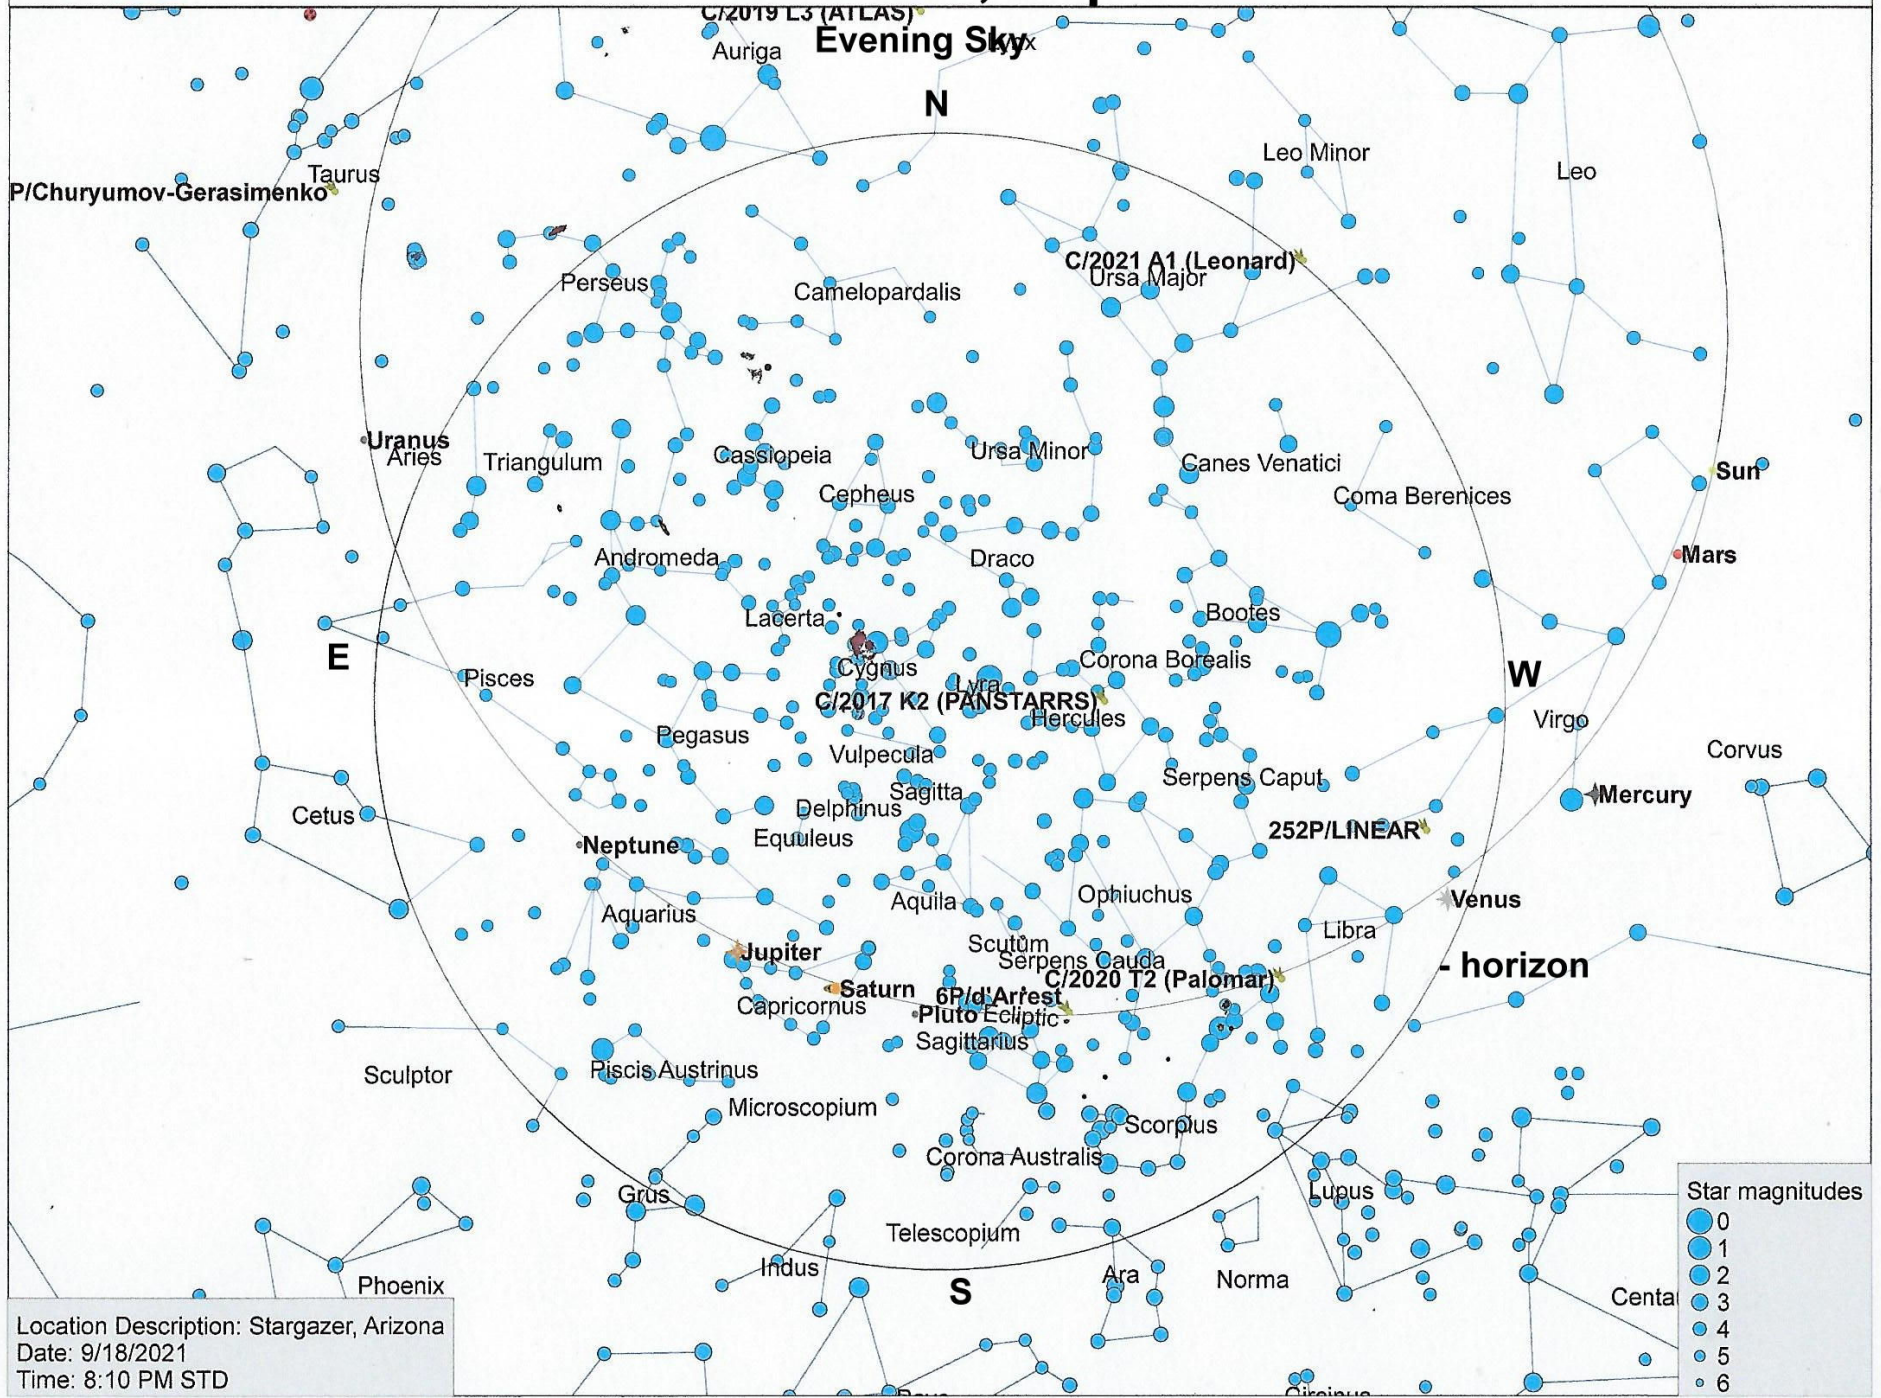

Podcast 89, Map 1

Evening Sky

Location Description: Stargazer, Arizona
 Date: 9/18/2021
 Time: 8:10 PM STD