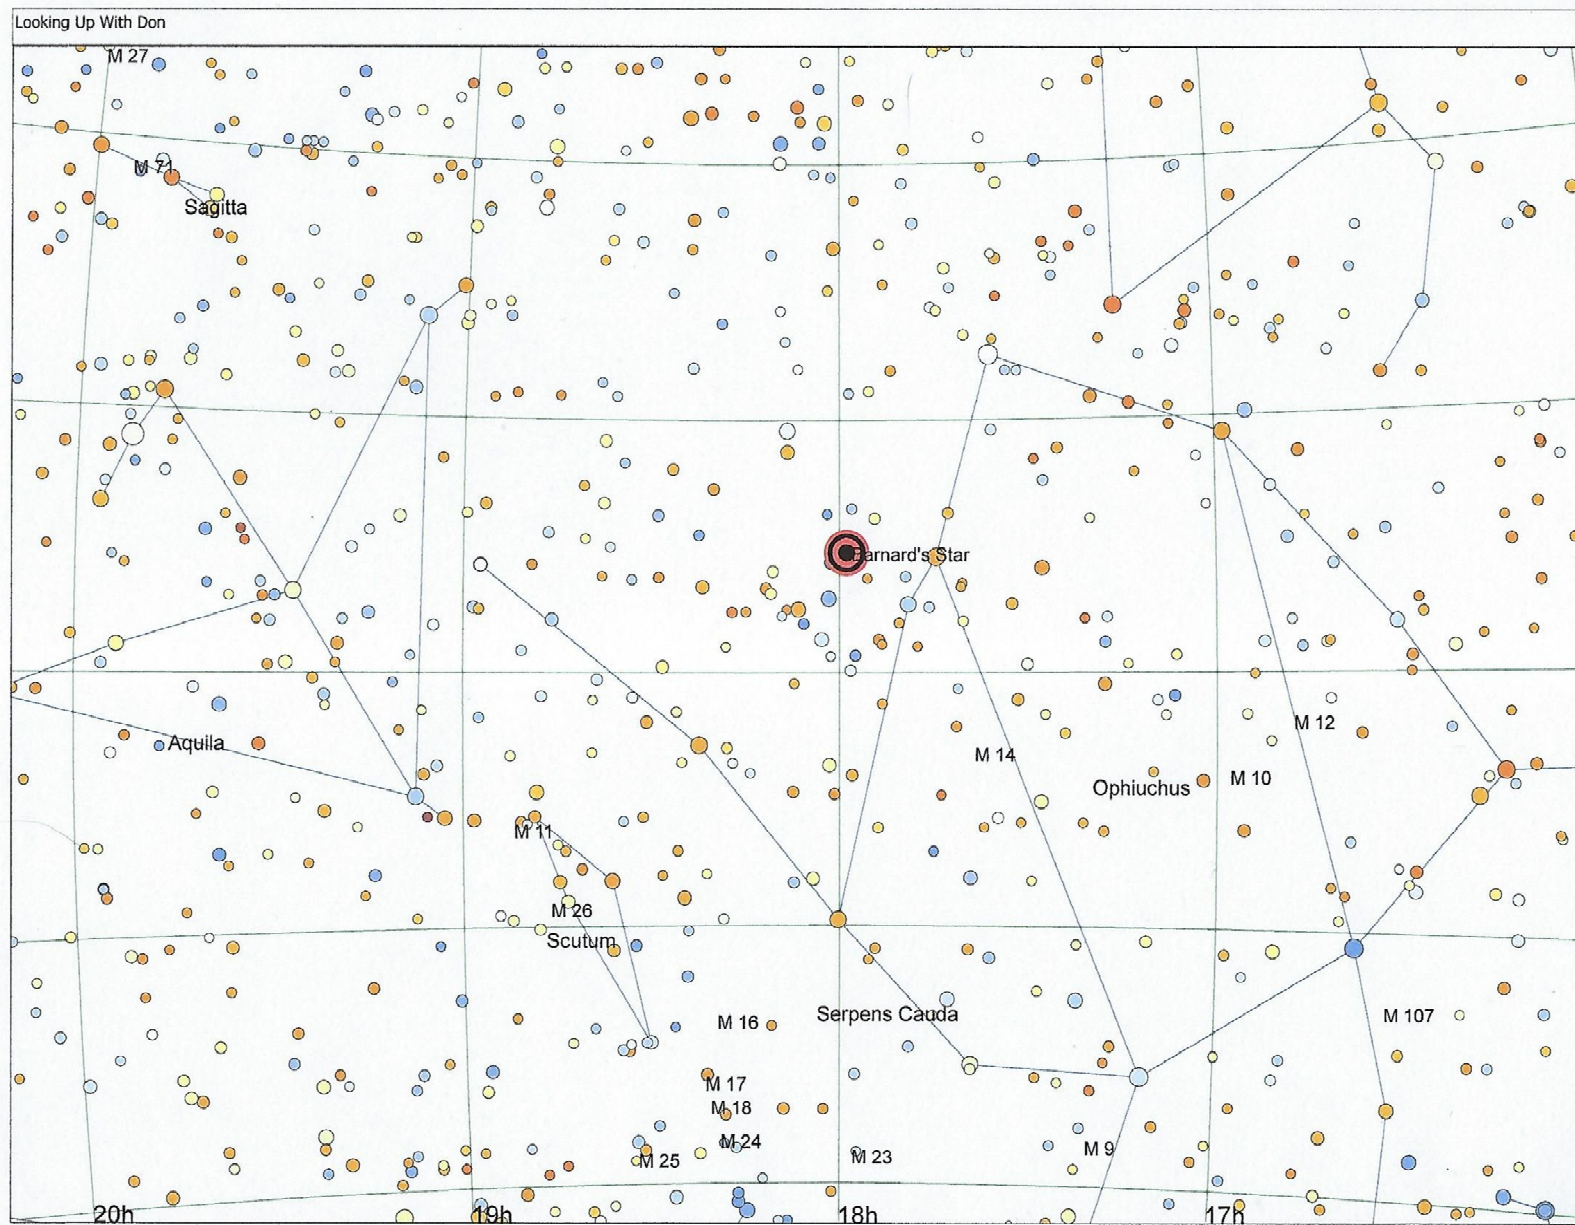

Podcast 87, Map 4a

Barnard's Star, 17h 57.8m, +04° 42'

Podcast 87, Map 4b
Barnard's Star, 17h 57.8m, +04° 42'

Podcast 87, Map 4c
Barnard's Star, 17h 57.8m, +04° 42'