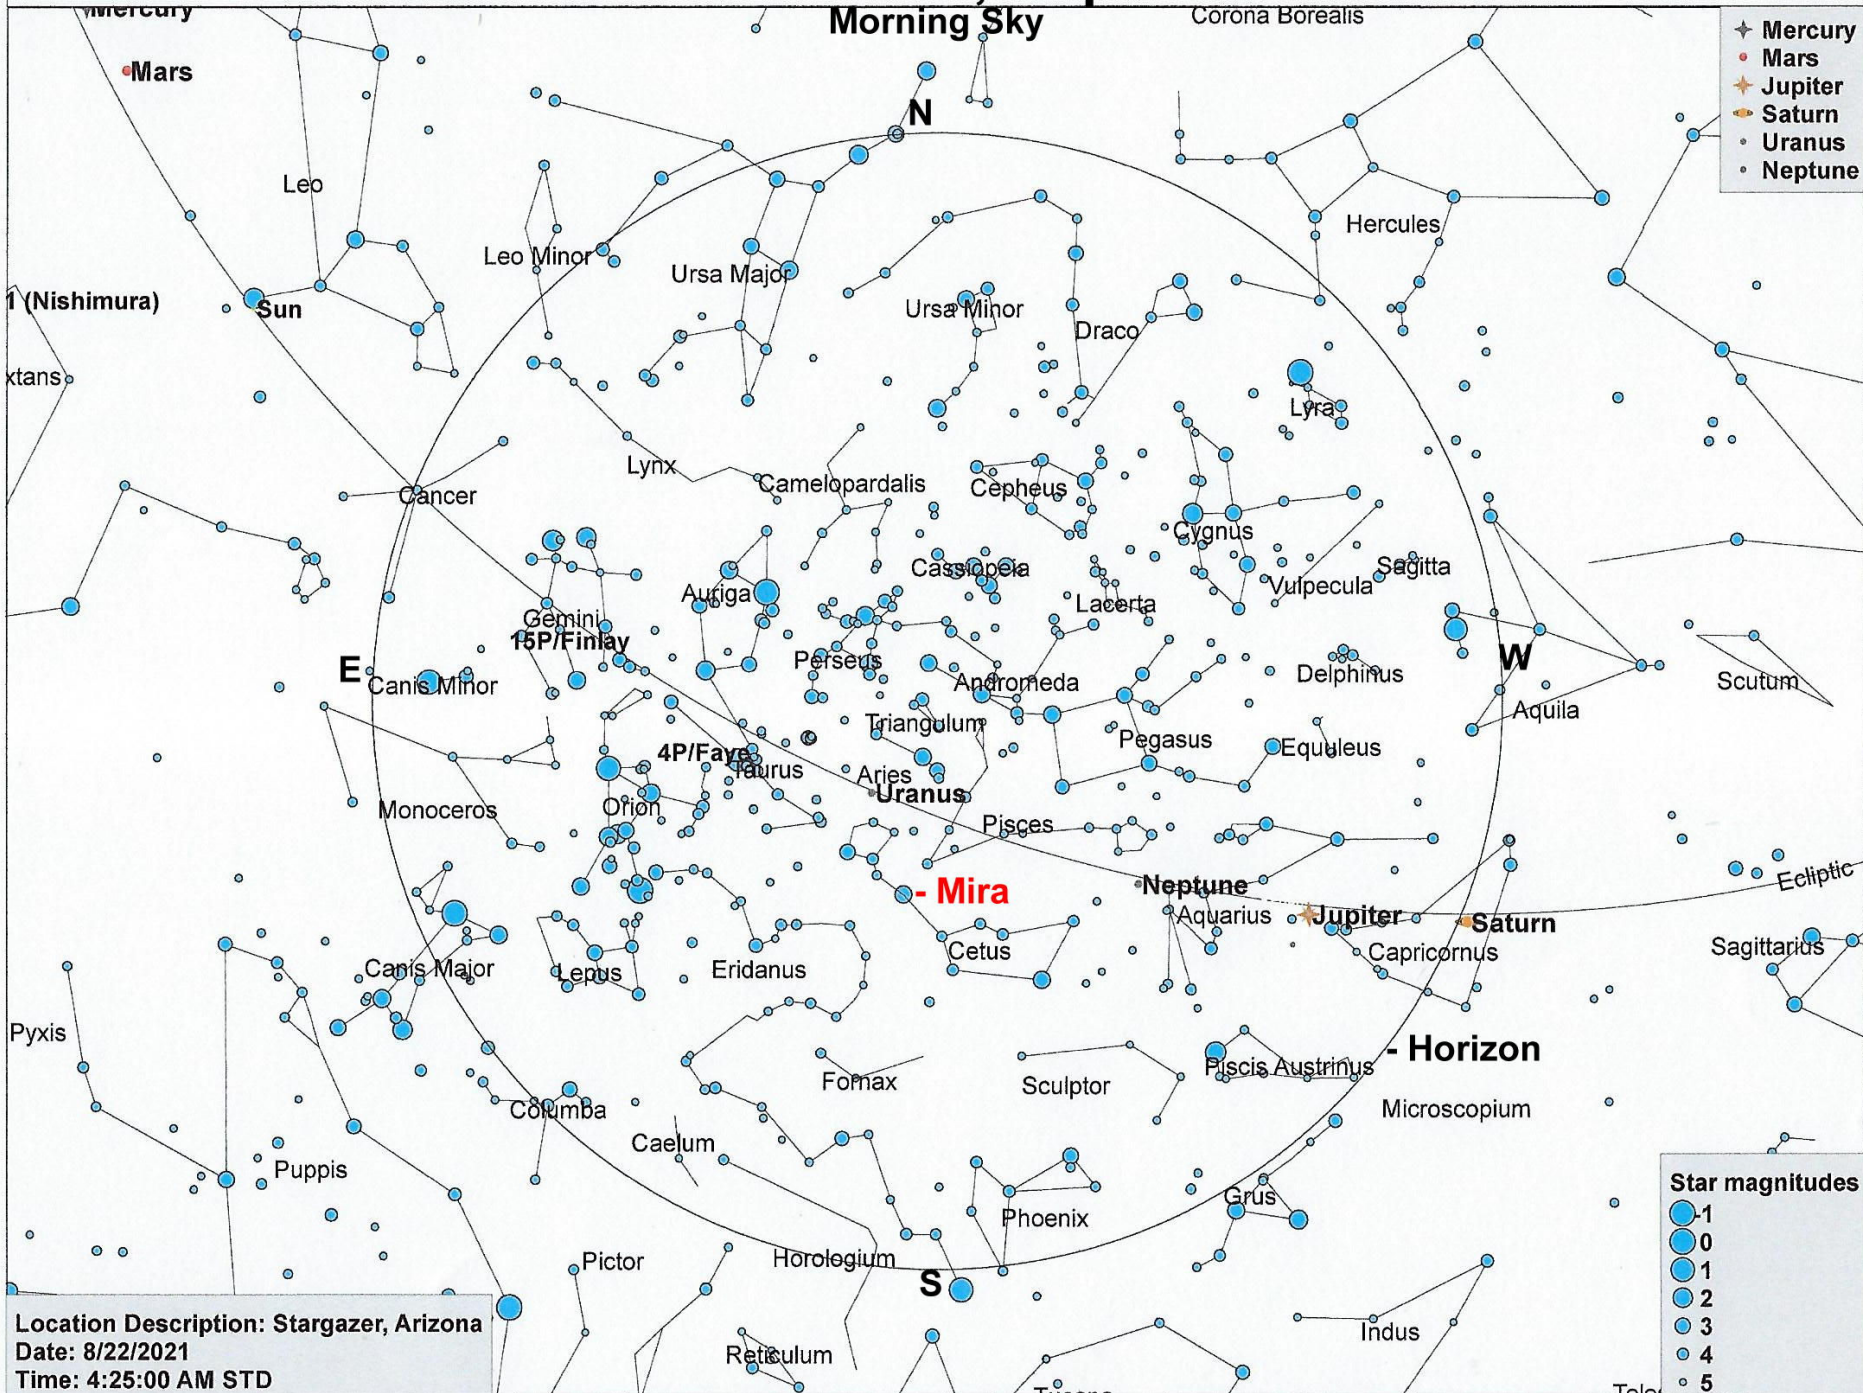

# Podcast 85, Map 2

## Morning Sky

Location Description: Stargazer, Arizona  
Date: 8/22/2021  
Time: 4:25:00 AM STD