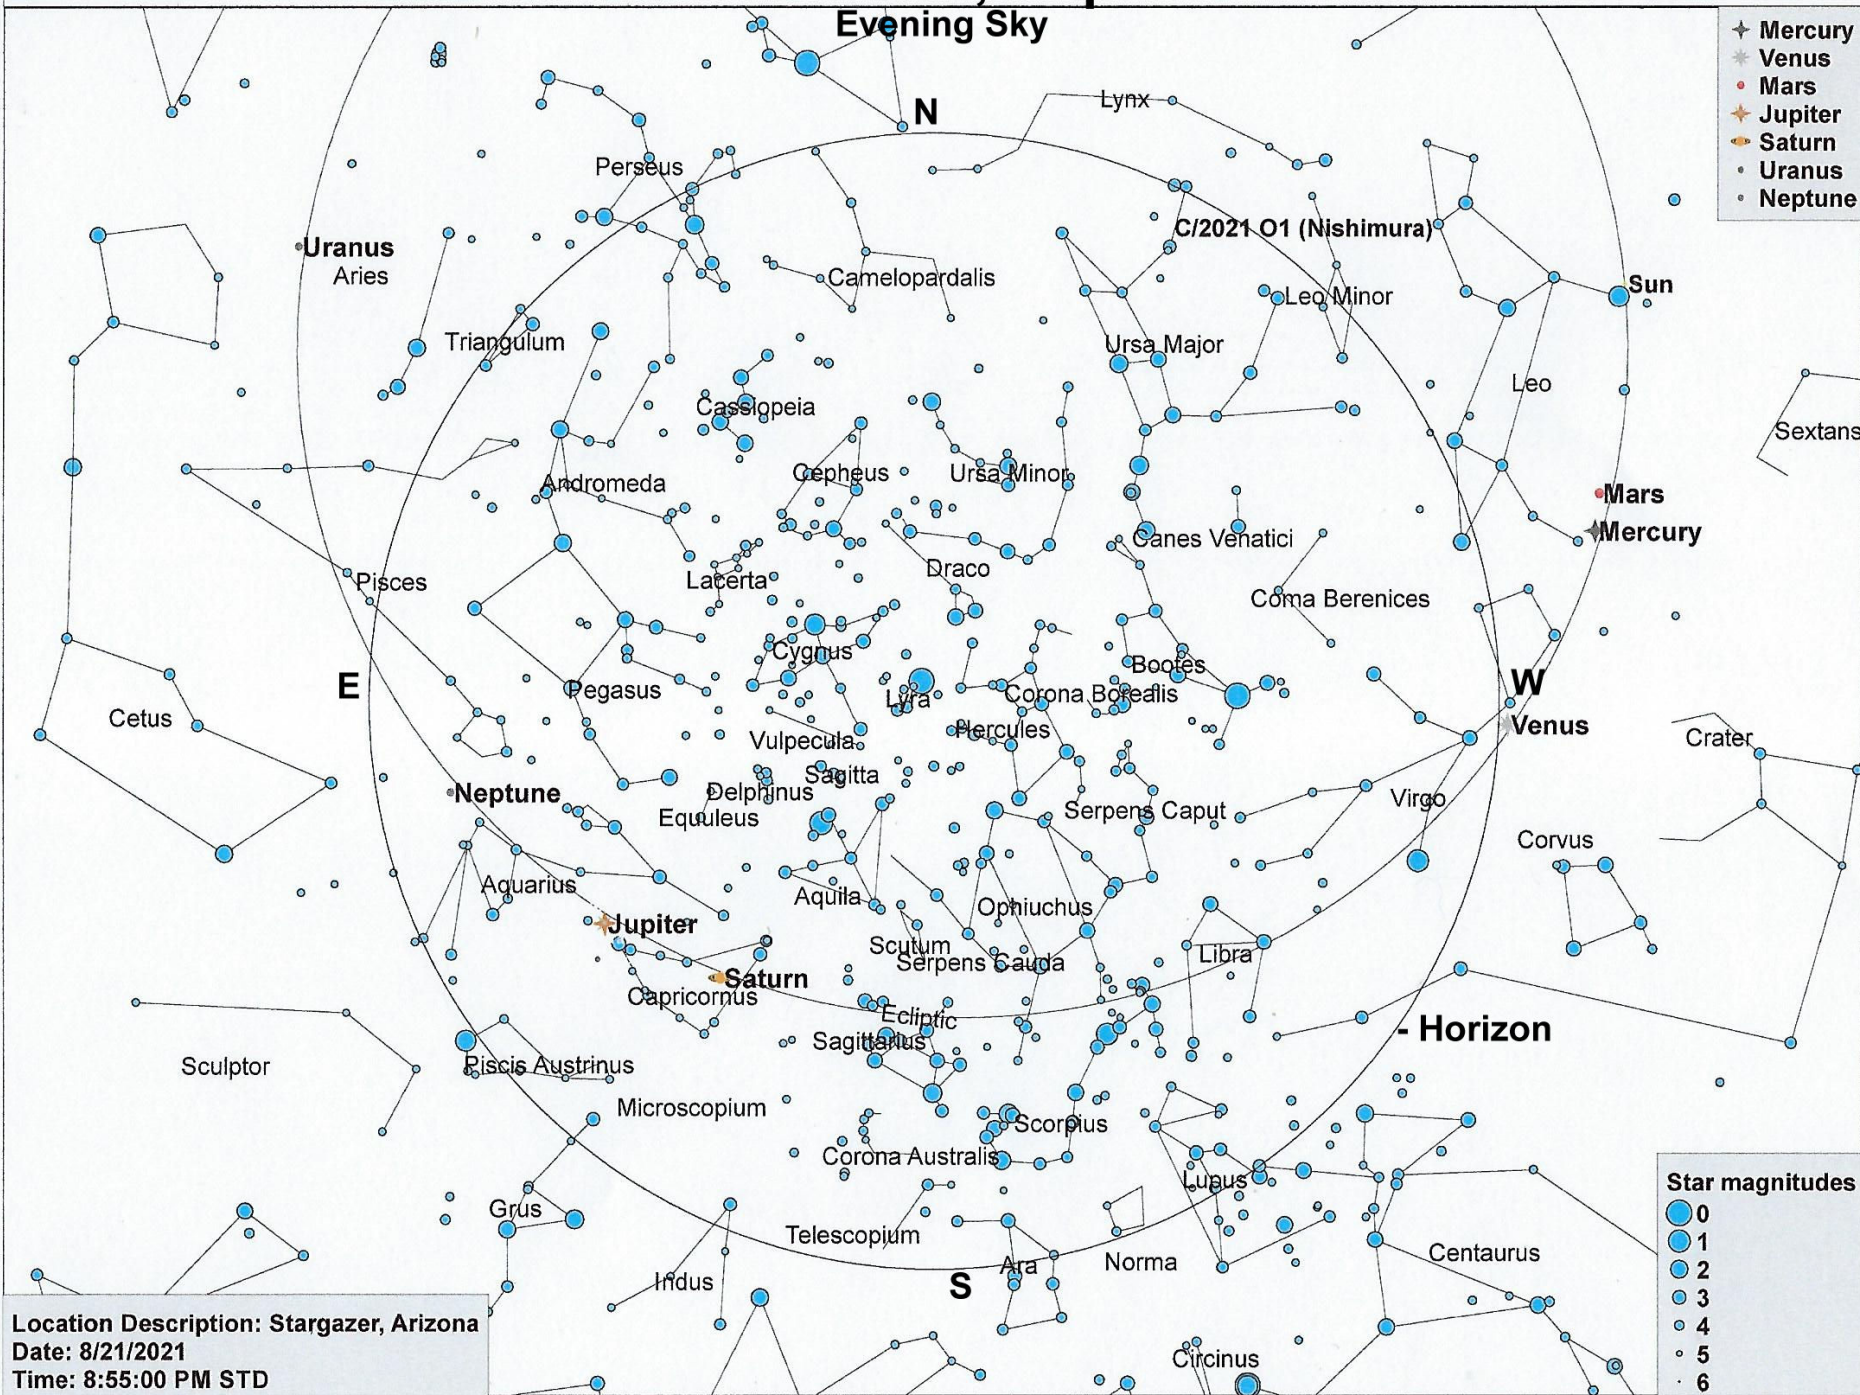

Podcast 85, Map 1

Evening Sky

Location Description: Stargazer, Arizona
Date: 8/21/2021
Time: 8:55:00 PM STD