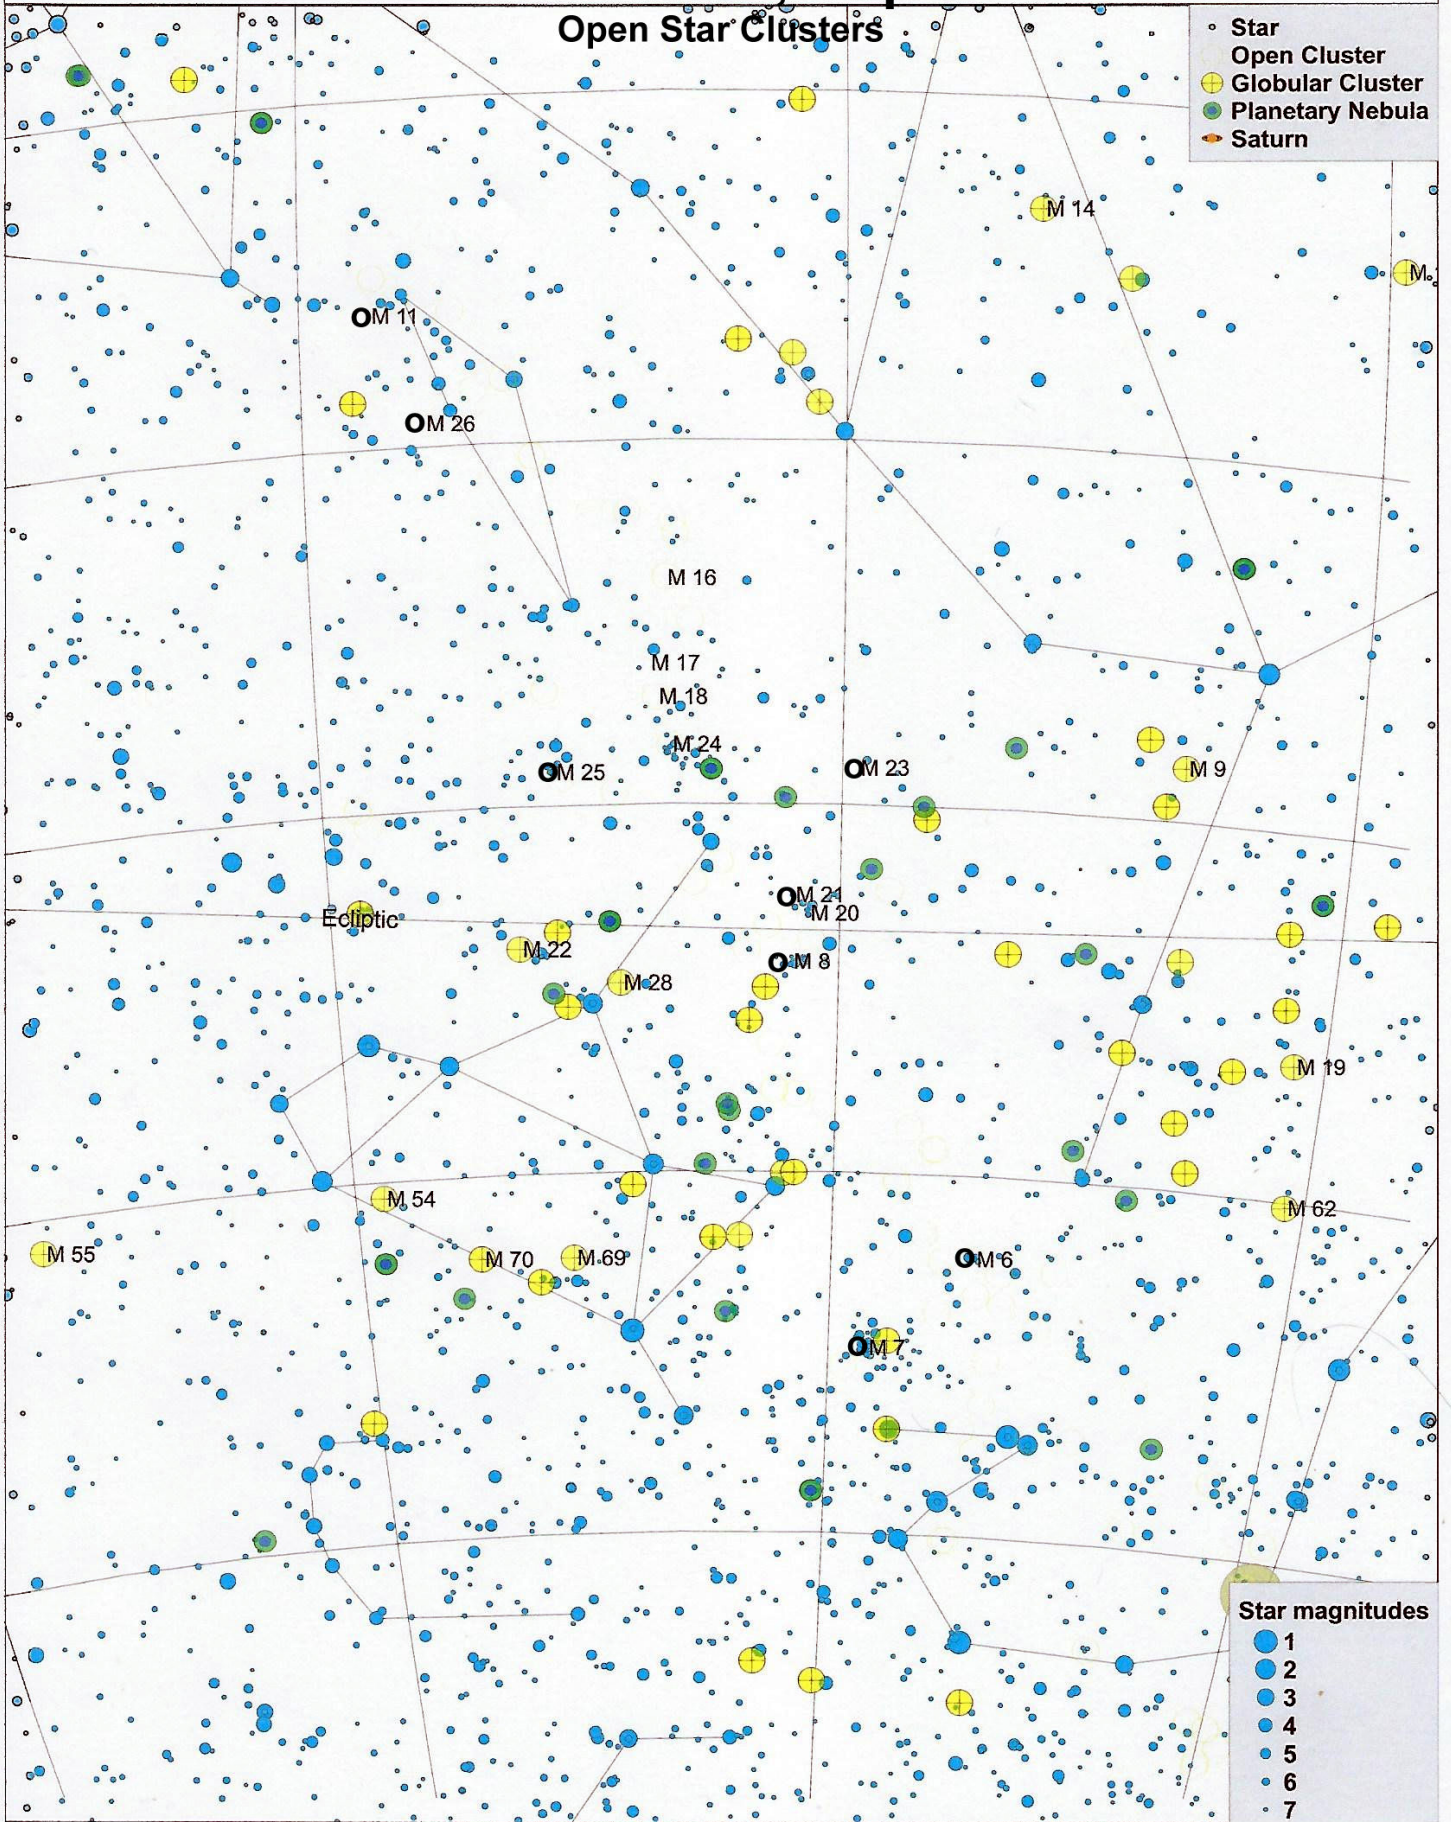

Podcast 82, Map 3

Open Star Clusters

- Star
- Open Cluster
- ⊕ Globular Cluster
- Planetary Nebula
- ♄ Saturn

Star magnitudes

- 1
- 2
- 3
- 4
- 5
- 6
- 7