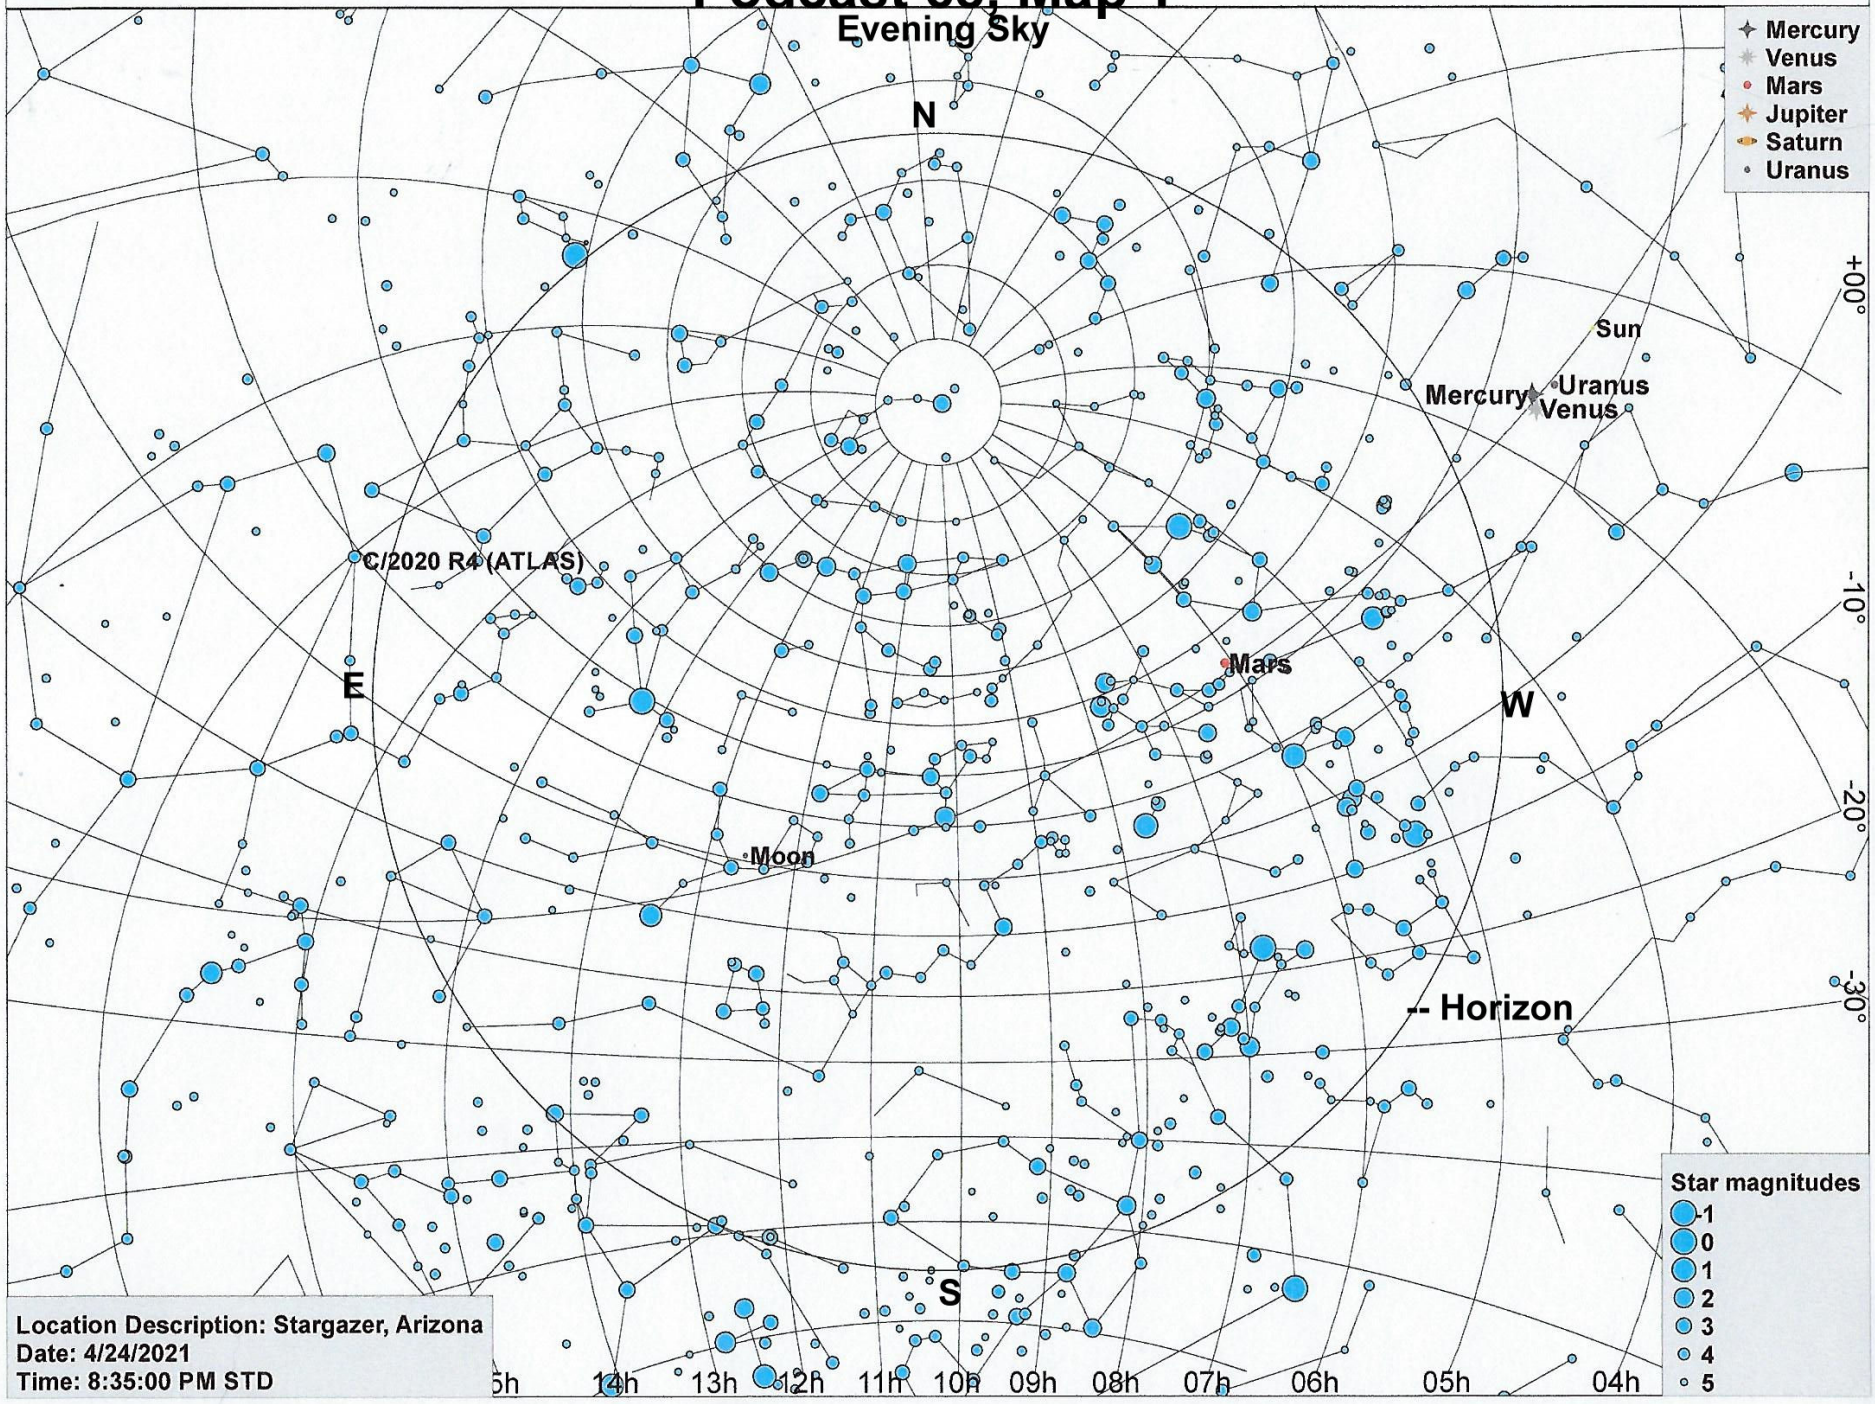

# Podcast 68, Map 1

## Evening Sky

Location Description: Stargazer, Arizona  
Date: 4/24/2021  
Time: 8:35:00 PM STD

Star magnitudes

- 1
- 0
- 1
- 2
- 3
- 4
- 5