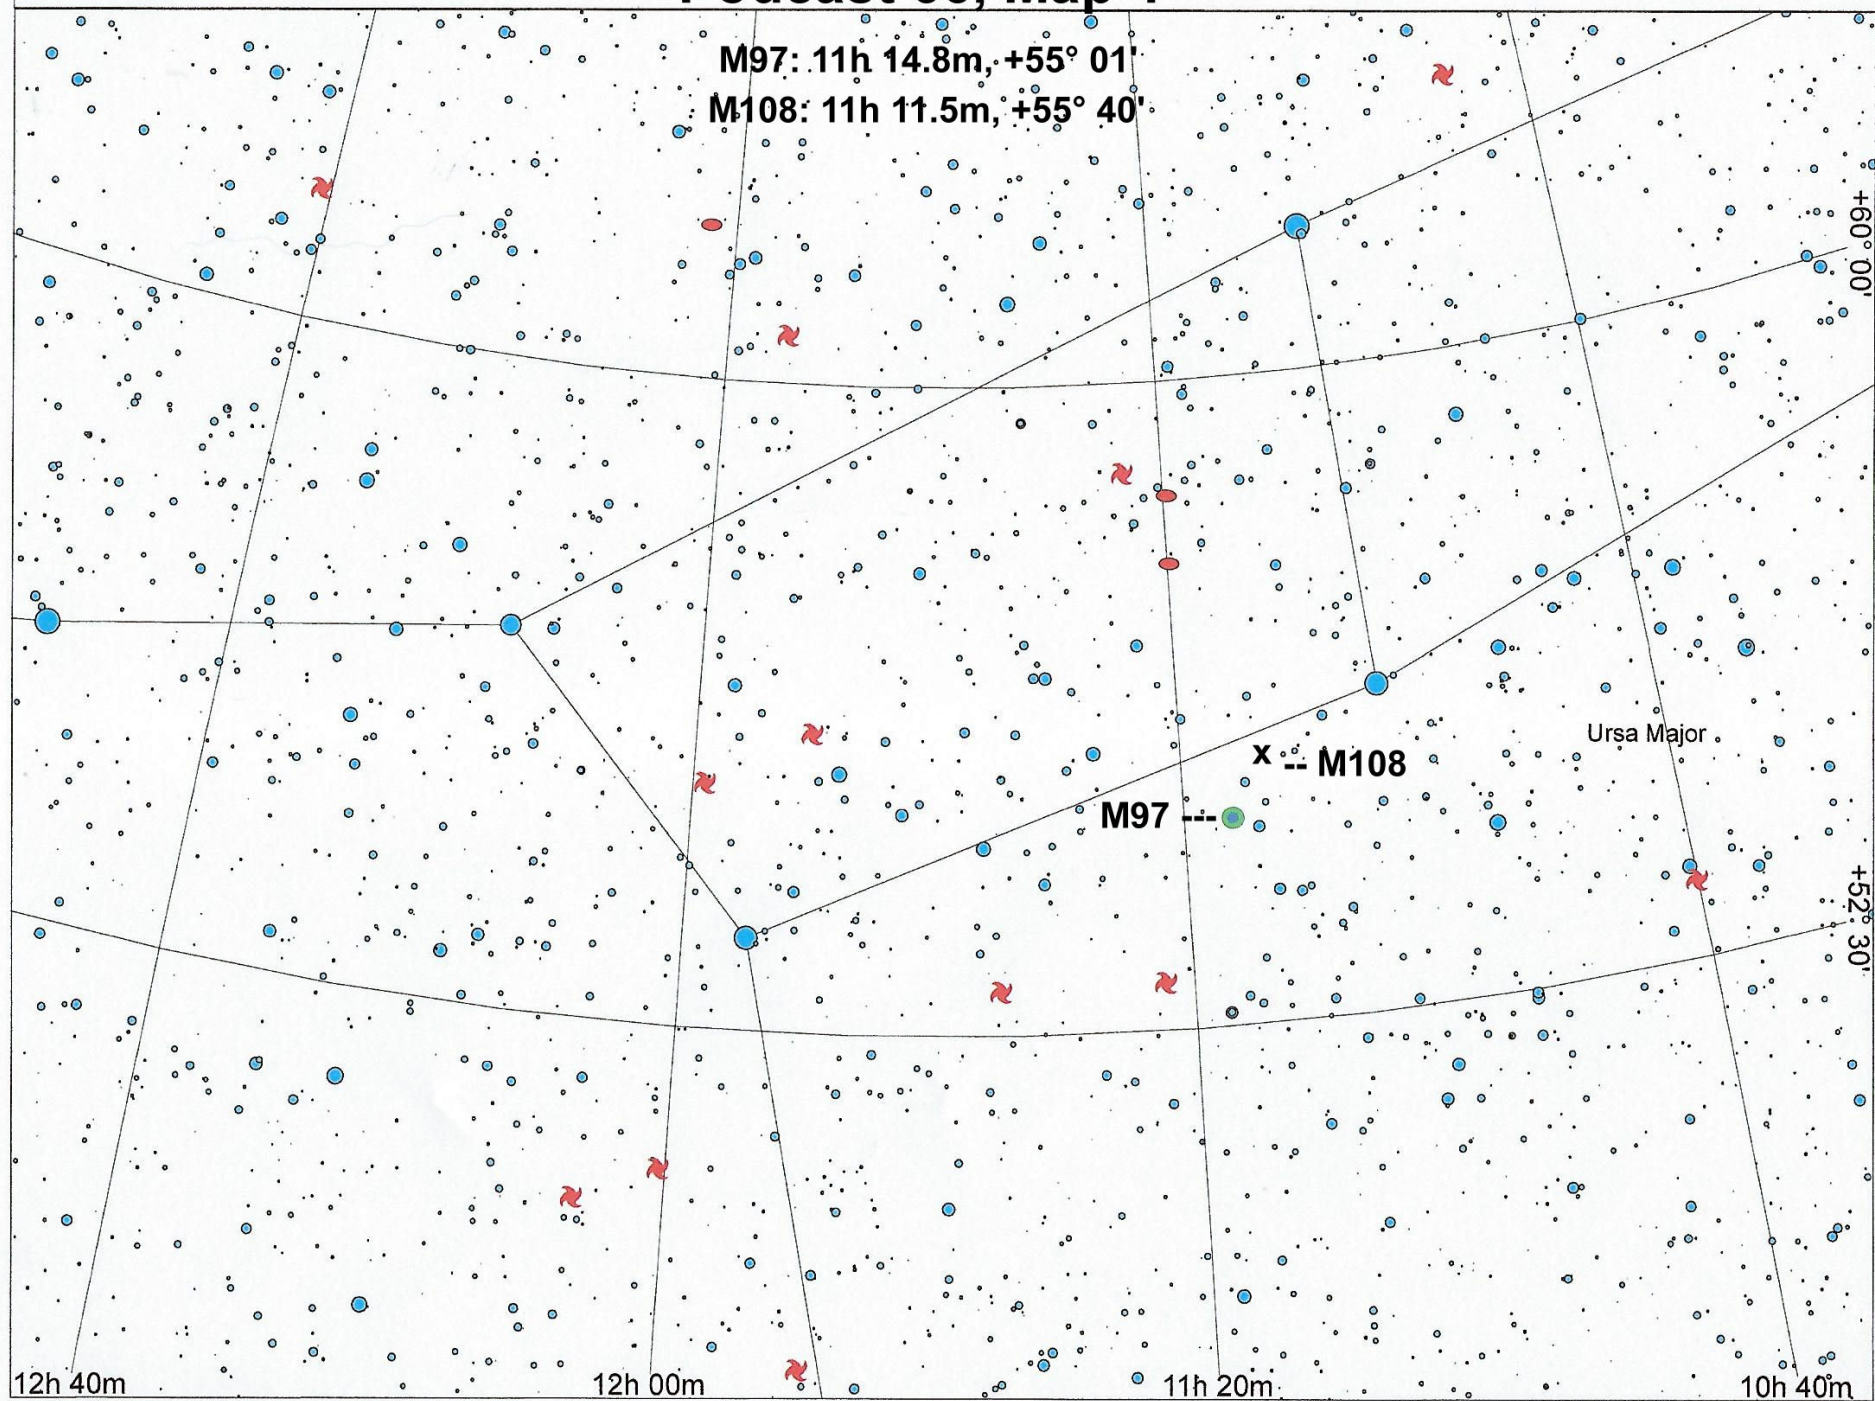

# Podcast 66, Map 4

M97: 11h 14.8m, +55° 01'

M108: 11h 11.5m, +55° 40'

12h 40m

12h 00m

11h 20m

10h 40m

+60° 00'

+52° 30'

Ursa Major

X --- M108

M97 ---