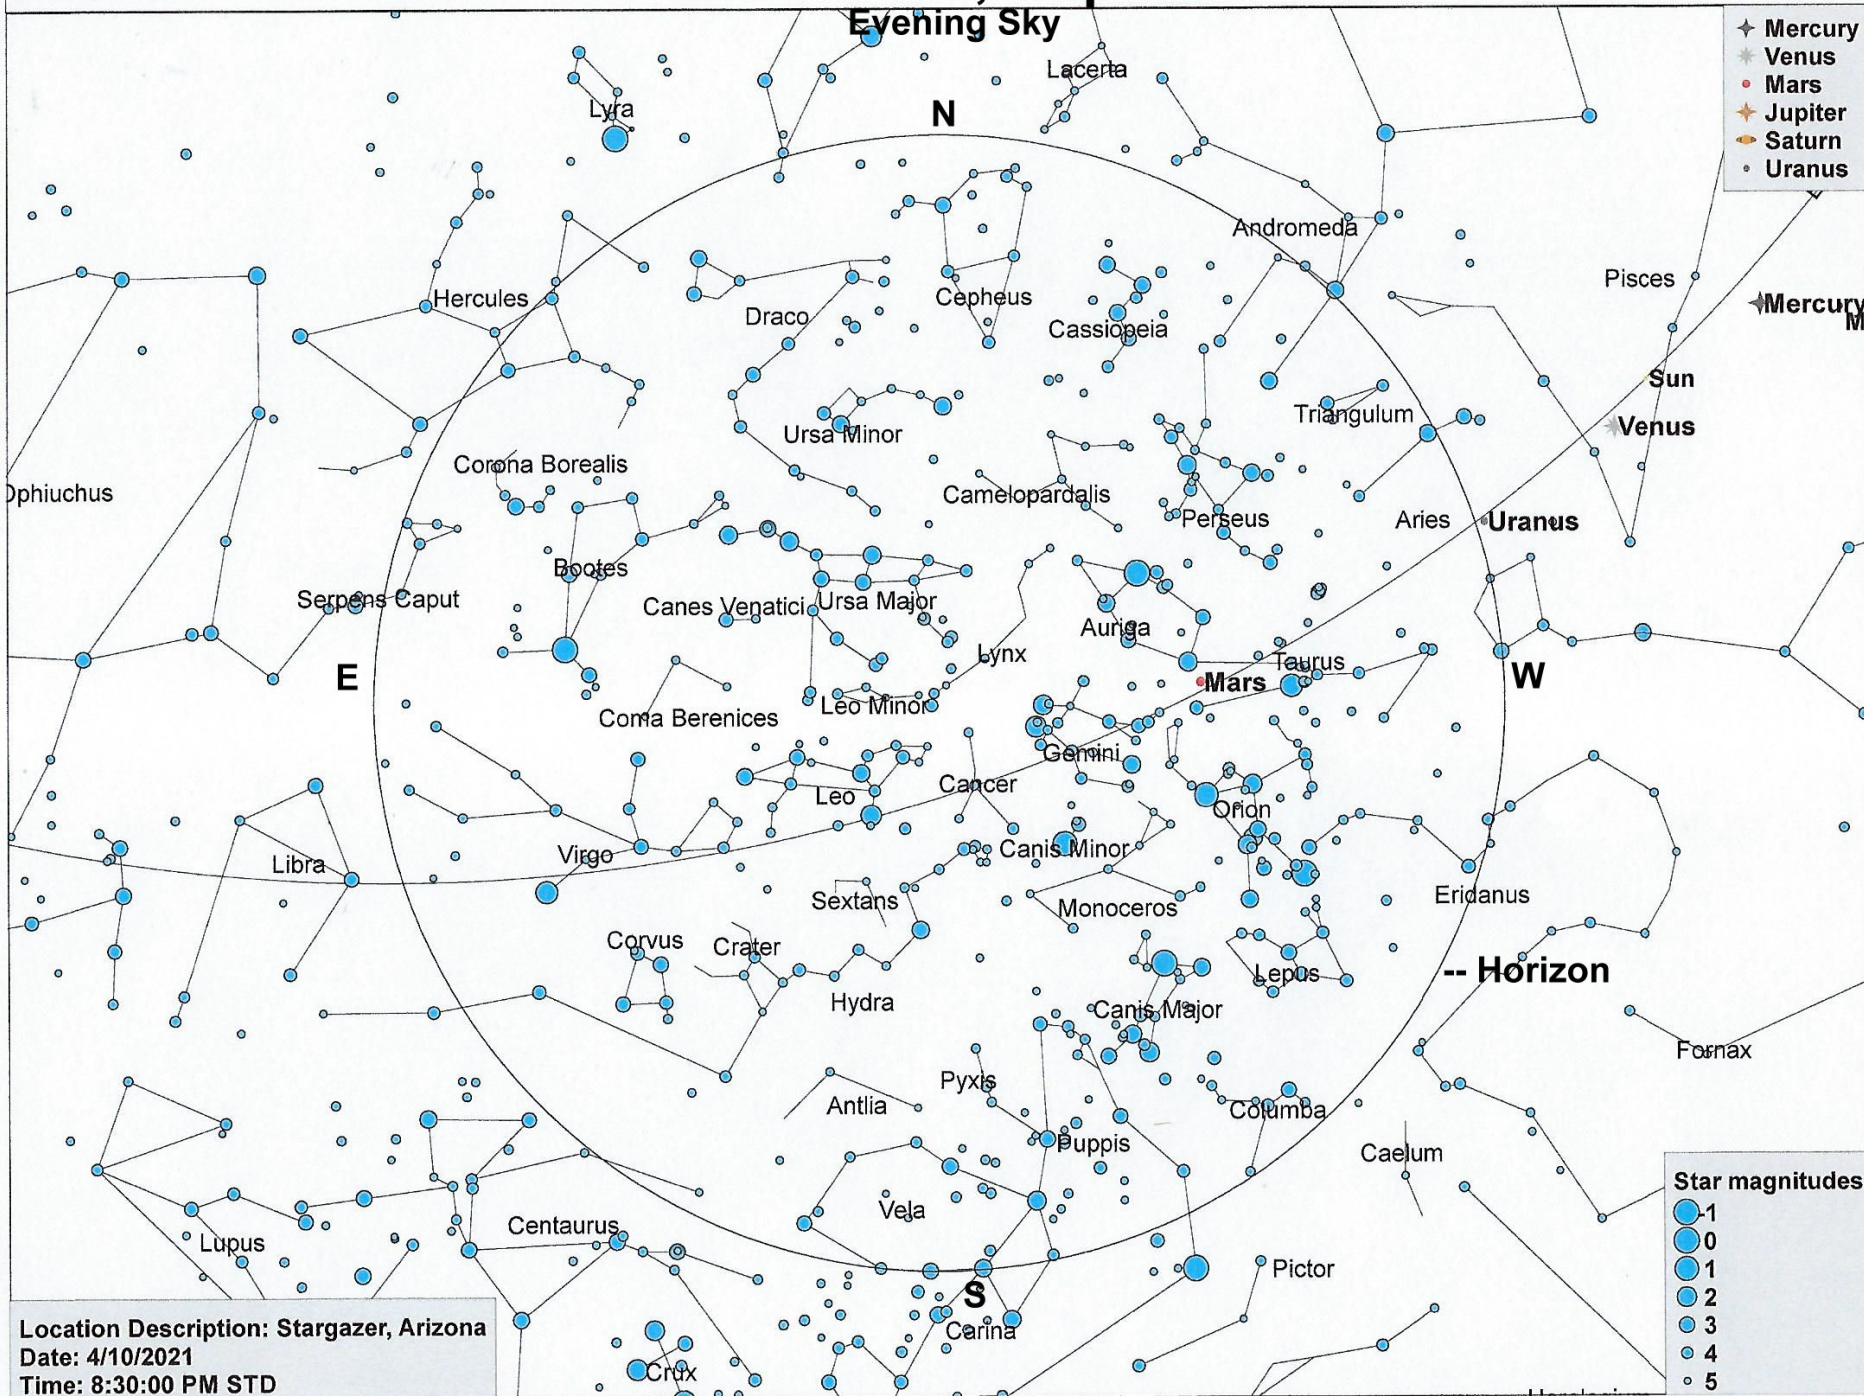

Podcast 66, Map 1

Evening Sky

Location Description: Stargazer, Arizona
Date: 4/10/2021
Time: 8:30:00 PM STD