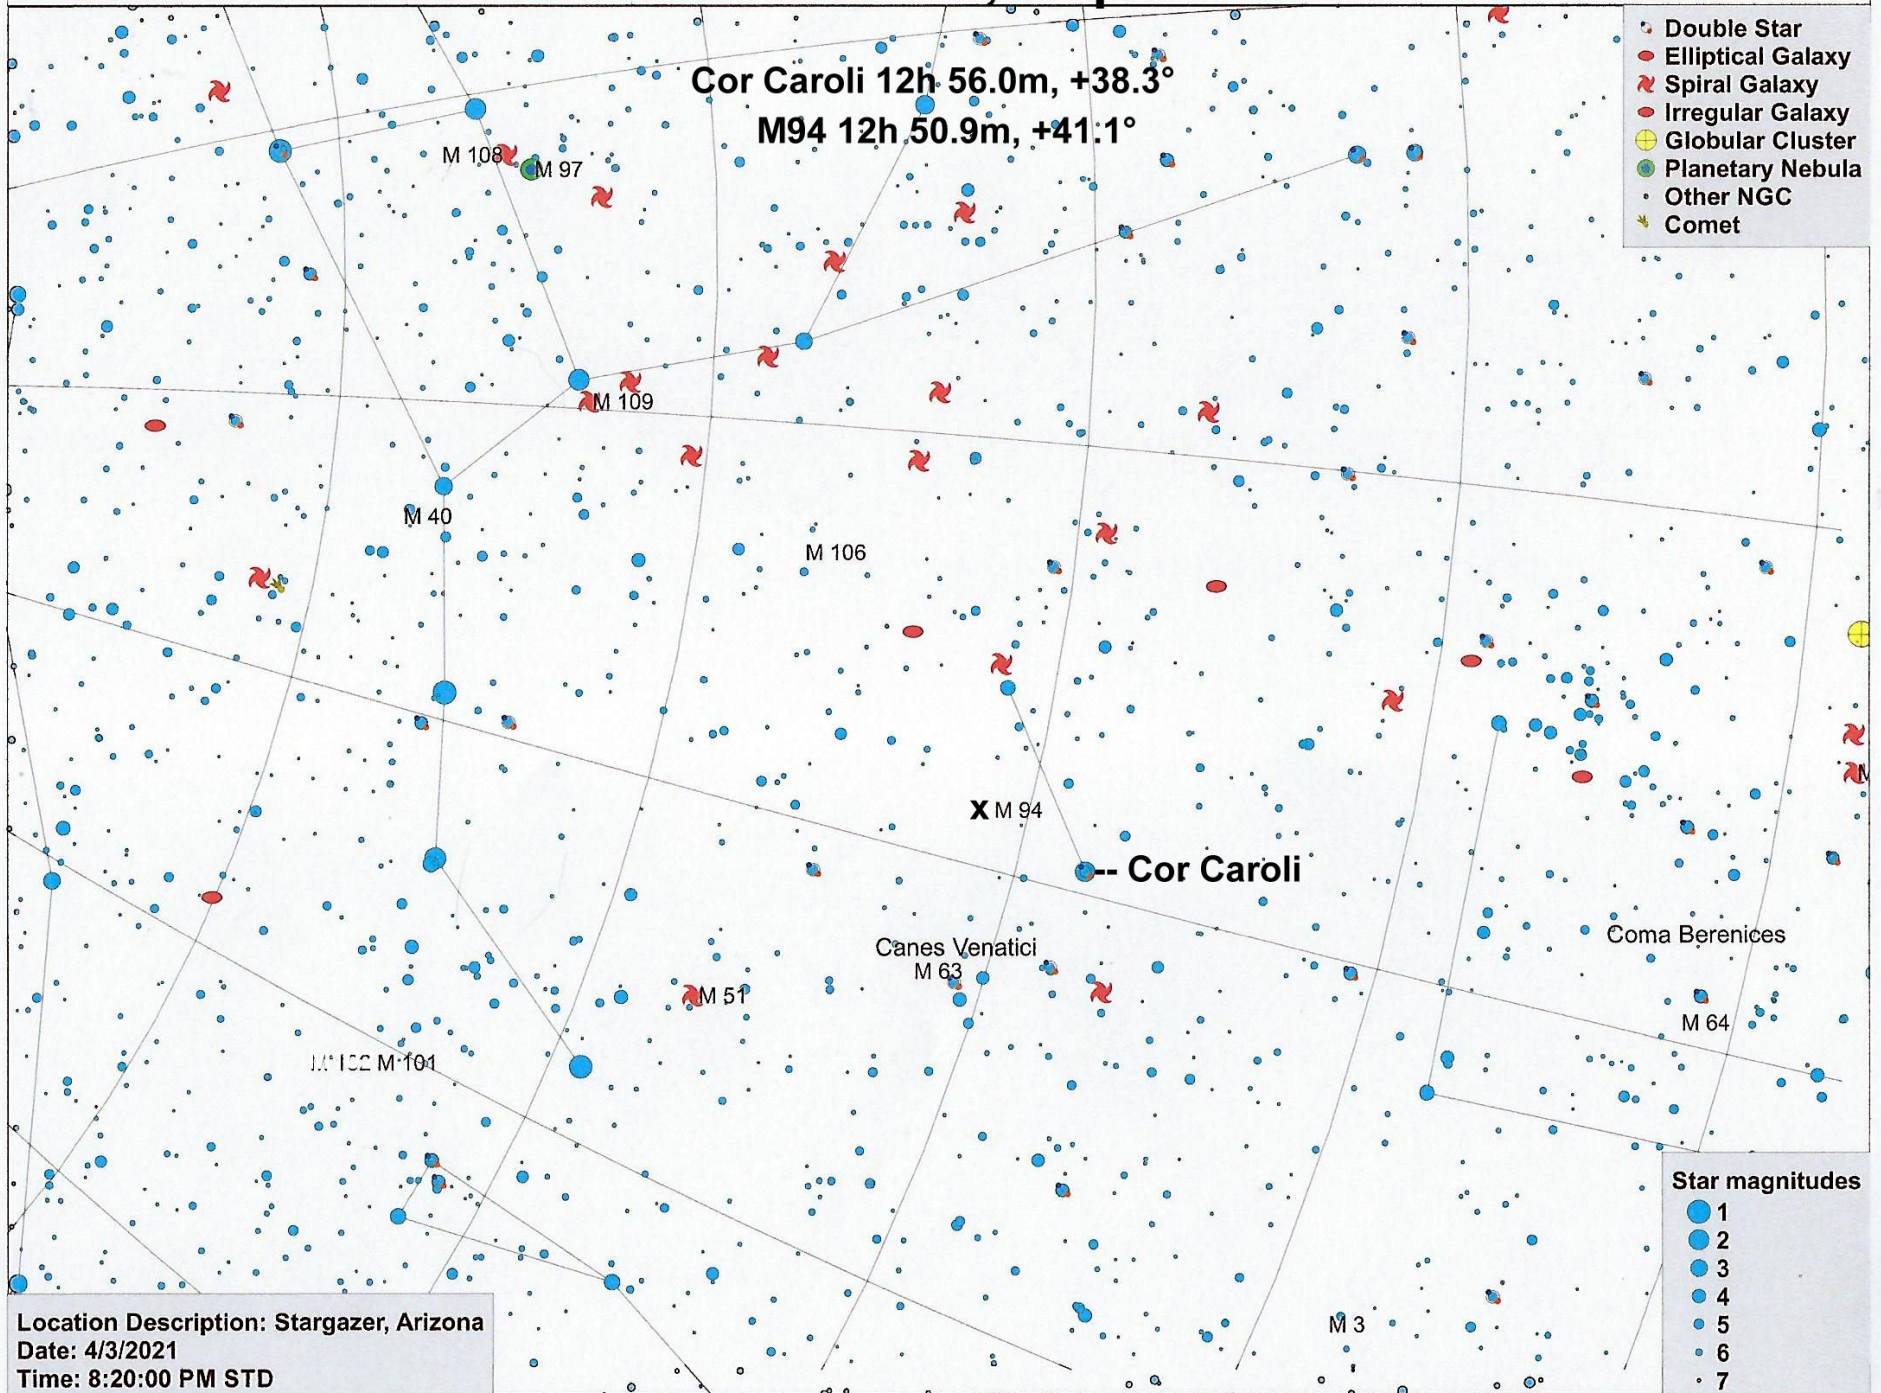

Podcast 65, Map 3

Cor Caroli 12h 56.0m, +38.3°
M94 12h 50.9m, +41.1°

- Double Star
- Elliptical Galaxy
- Spiral Galaxy
- Irregular Galaxy
- Globular Cluster
- Planetary Nebula
- Other NGC
- Comet

Canes Venatici
M 63

-- Cor Caroli

Coma Berenices

M 64

M 3

Star magnitudes

- 1
- 2
- 3
- 4
- 5
- 6
- 7

Location Description: Stargazer, Arizona
Date: 4/3/2021
Time: 8:20:00 PM STD