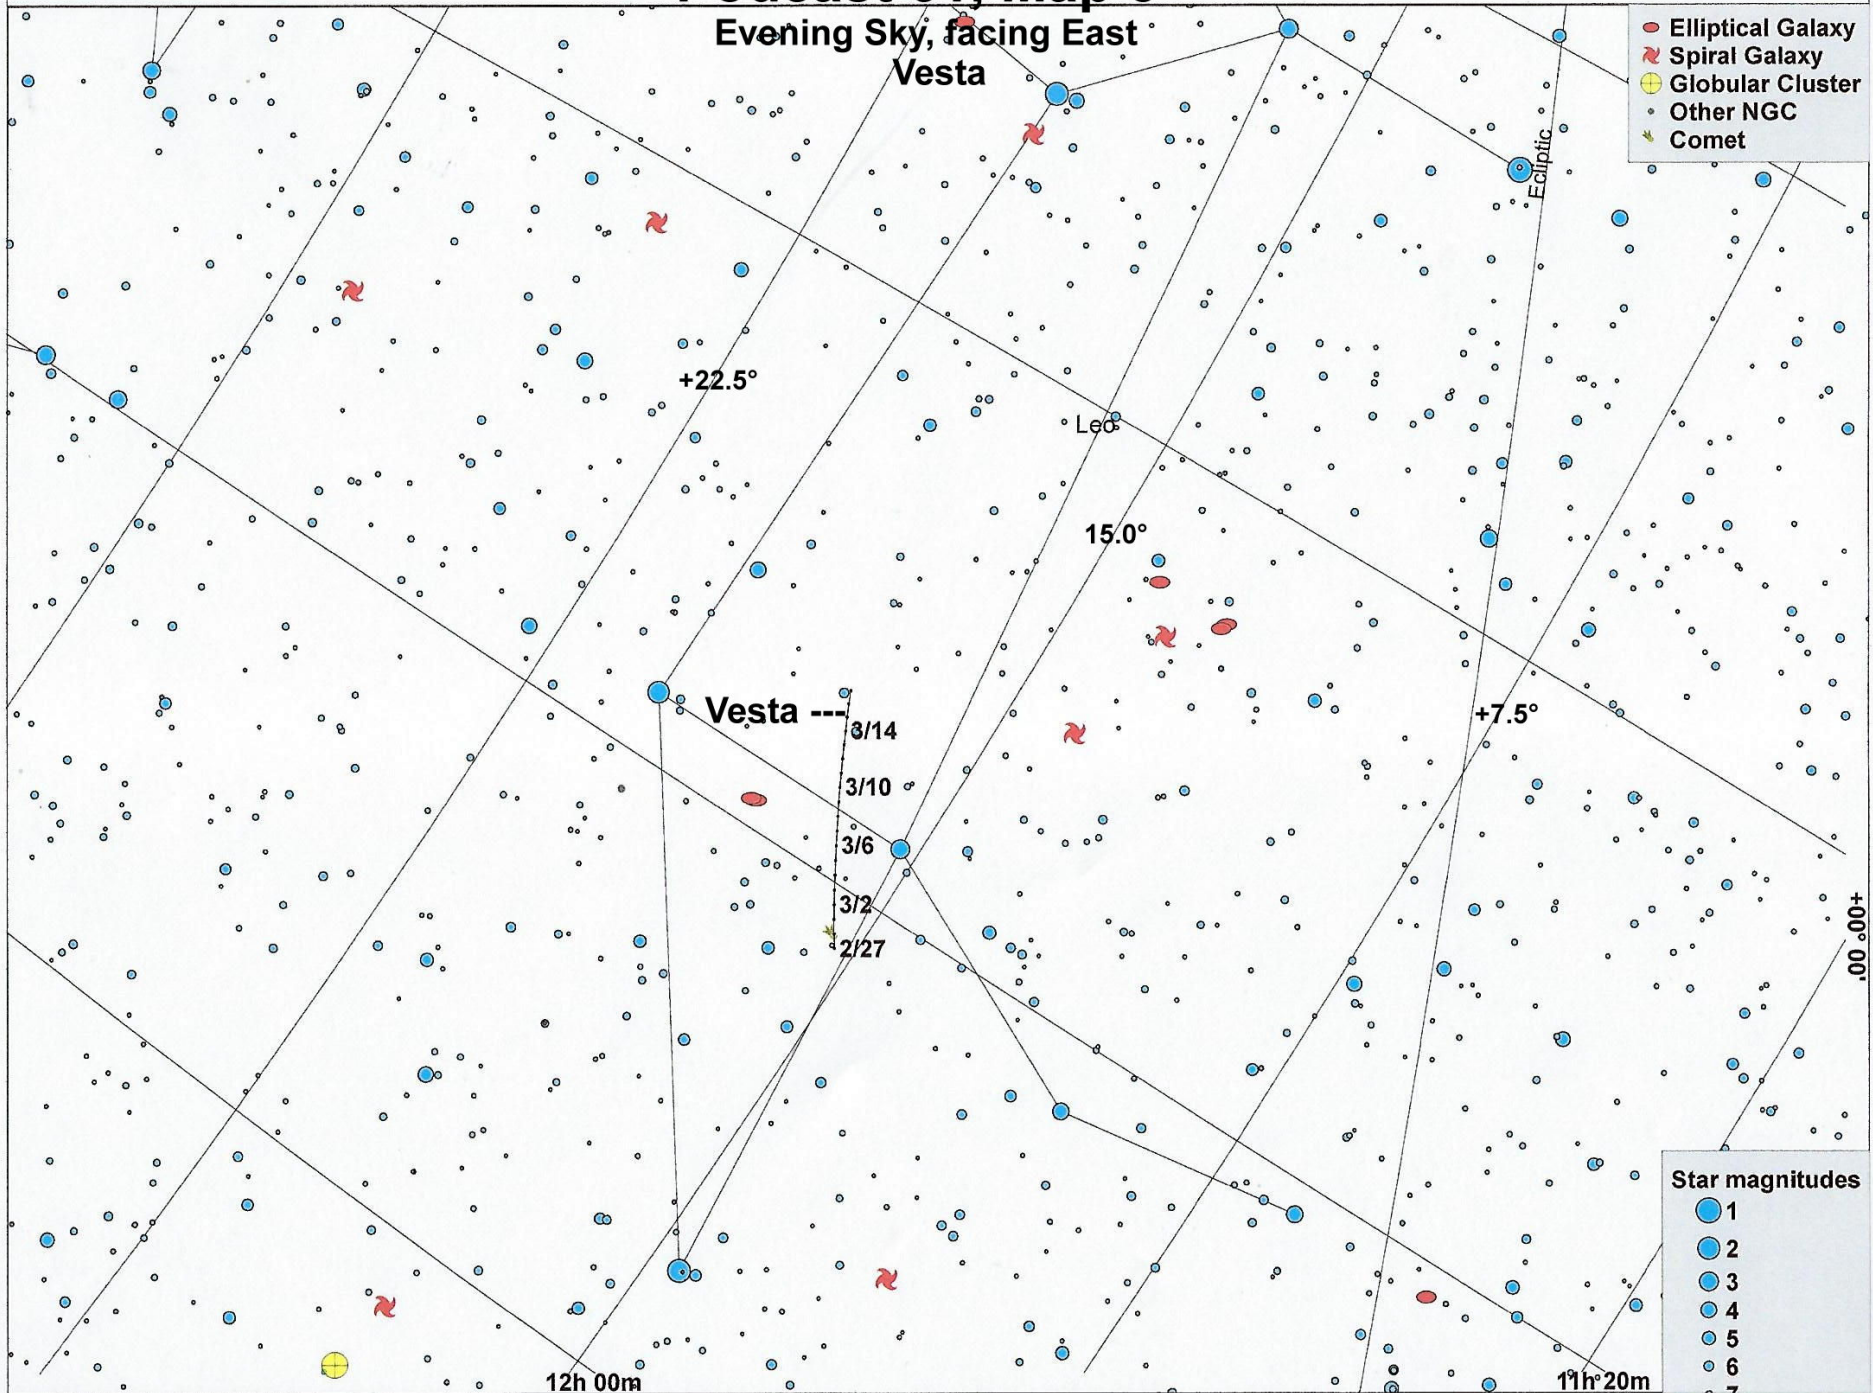

Podcast 61, Map 3

Evening Sky, facing East
Vesta

- Elliptical Galaxy
- Spiral Galaxy
- ⊙ Globular Cluster
- Other NGC
- ✦ Comet

+22.5°

Leo

15.0°

Vesta

3/14

3/10

3/6

3/2

2/27

+7.5°

.00 .00+

Star magnitudes

- 1
- 2
- 3
- 4
- 5
- 6
- 7