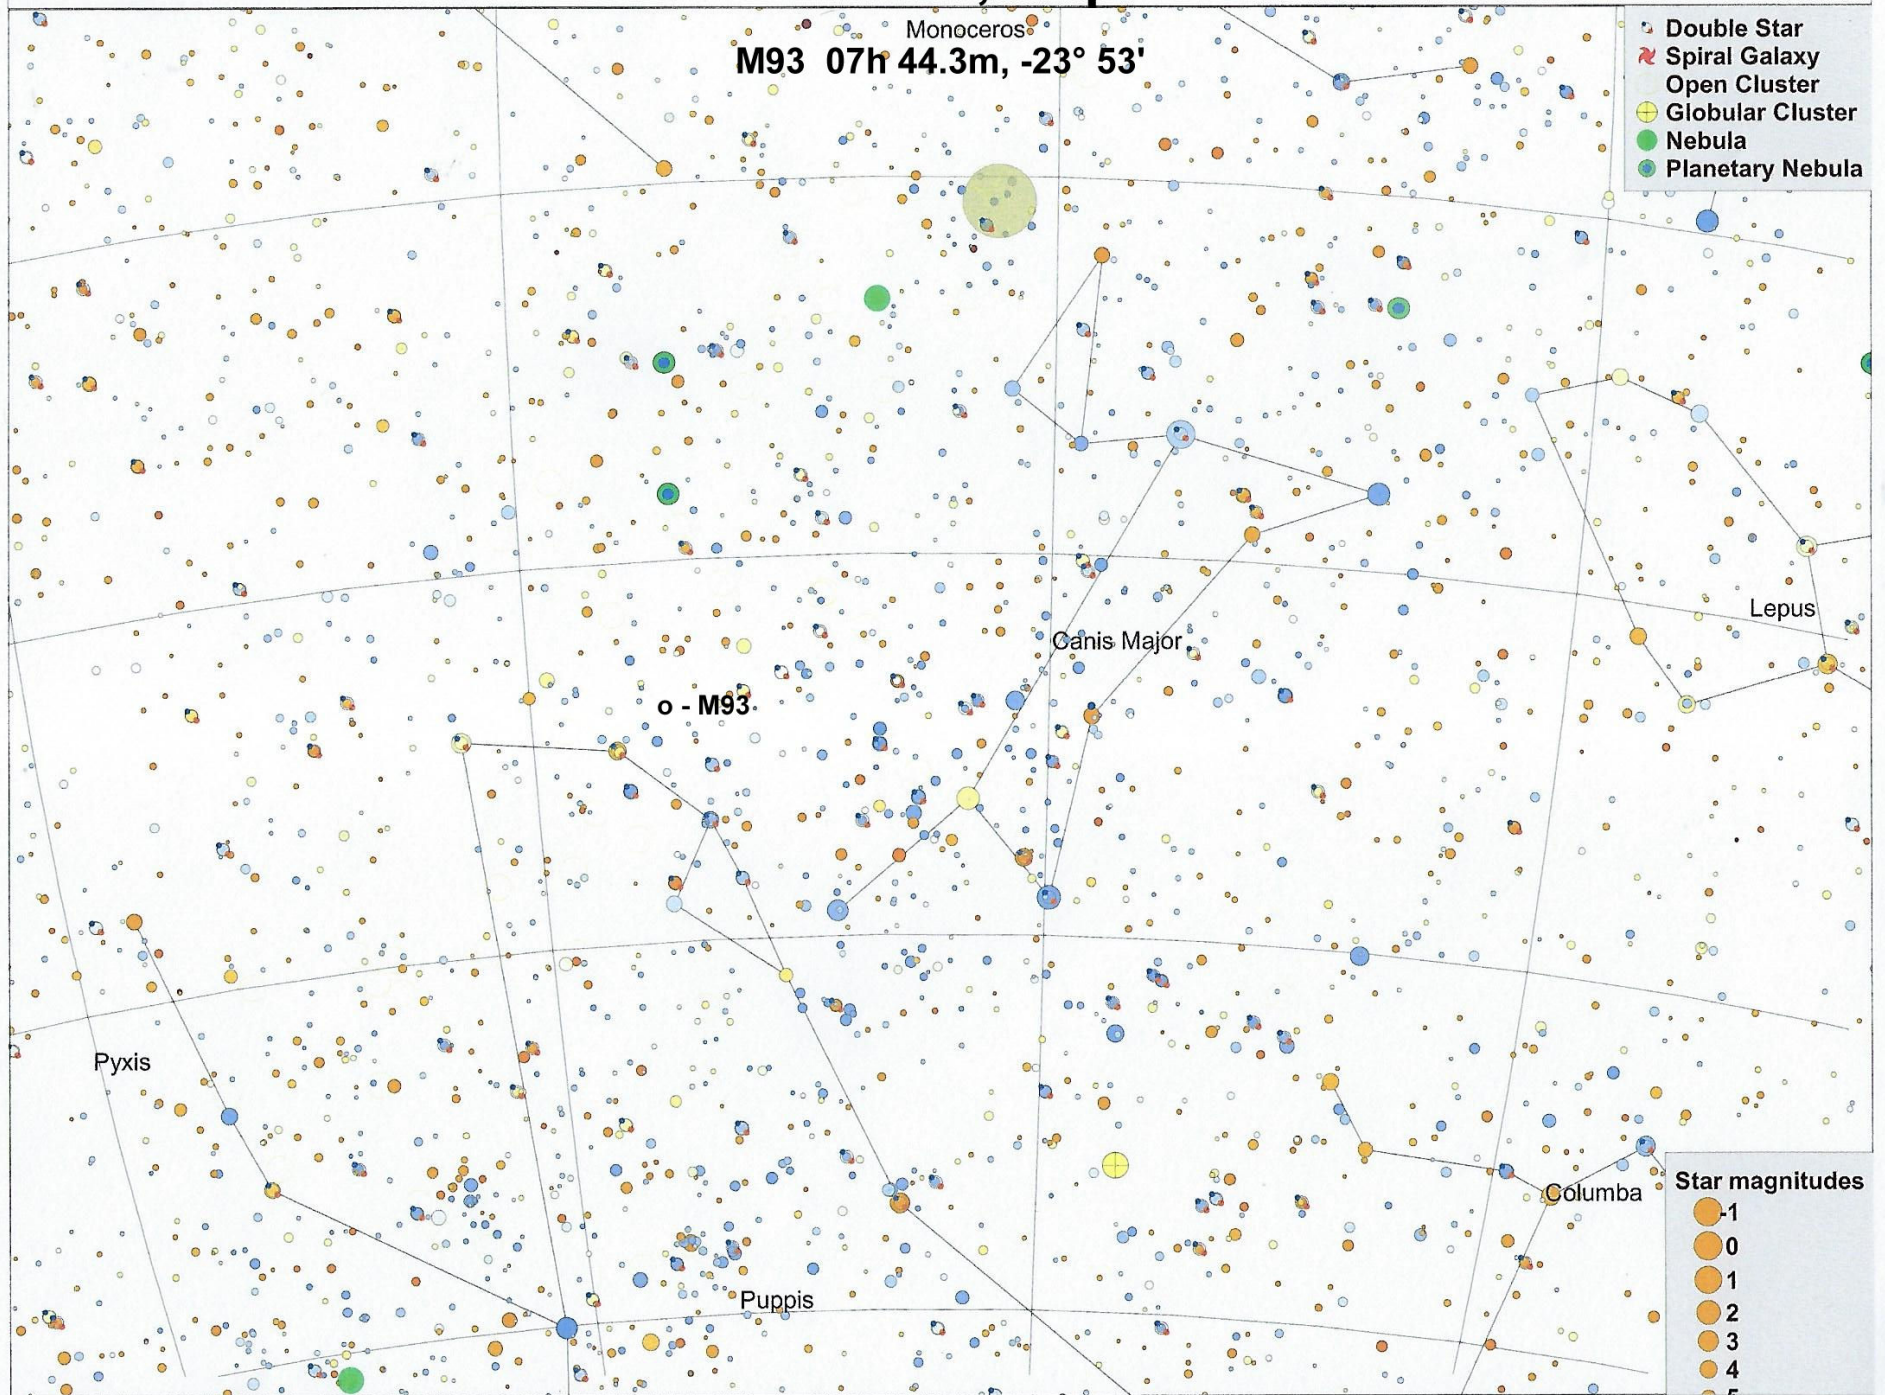

# Podcast 58, Map 4

Monoceros  
M93 07h 44.3m, -23° 53'

- Double Star
- Spiral Galaxy
- Open Cluster
- Globular Cluster
- Nebula
- Planetary Nebula

- Star magnitudes
- 1
  - 0
  - 1
  - 2
  - 3
  - 4
  - 5