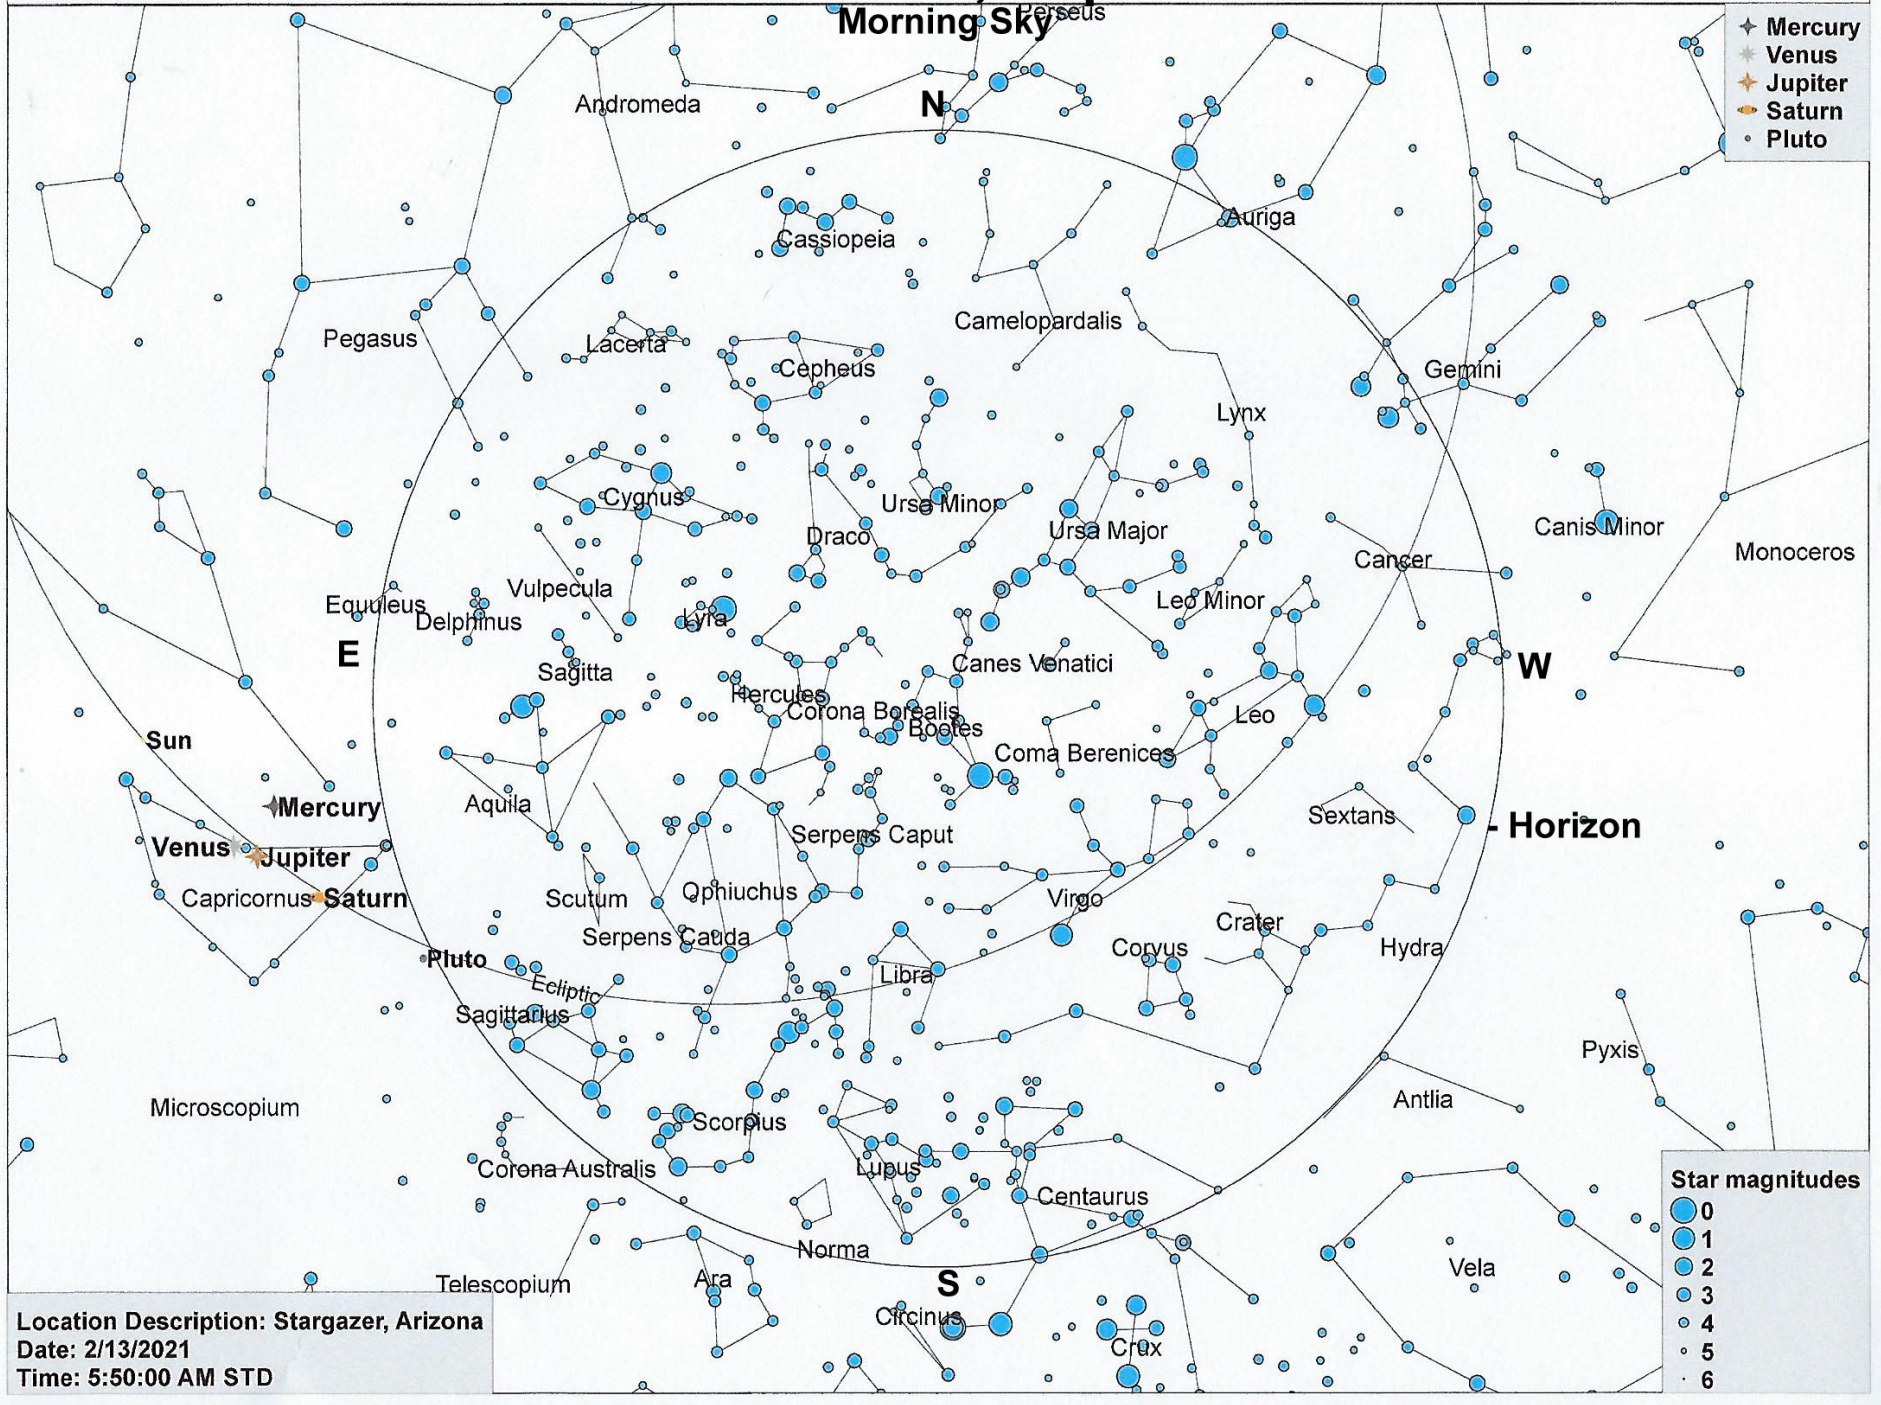

Podcast 58, Map 2

Morning Sky

- Mercury
- Venus
- Jupiter
- Saturn
- Pluto

- Star magnitudes
- 0
 - 1
 - 2
 - 3
 - 4
 - 5
 - 6

Location Description: Stargazer, Arizona
Date: 2/13/2021
Time: 5:50:00 AM STD