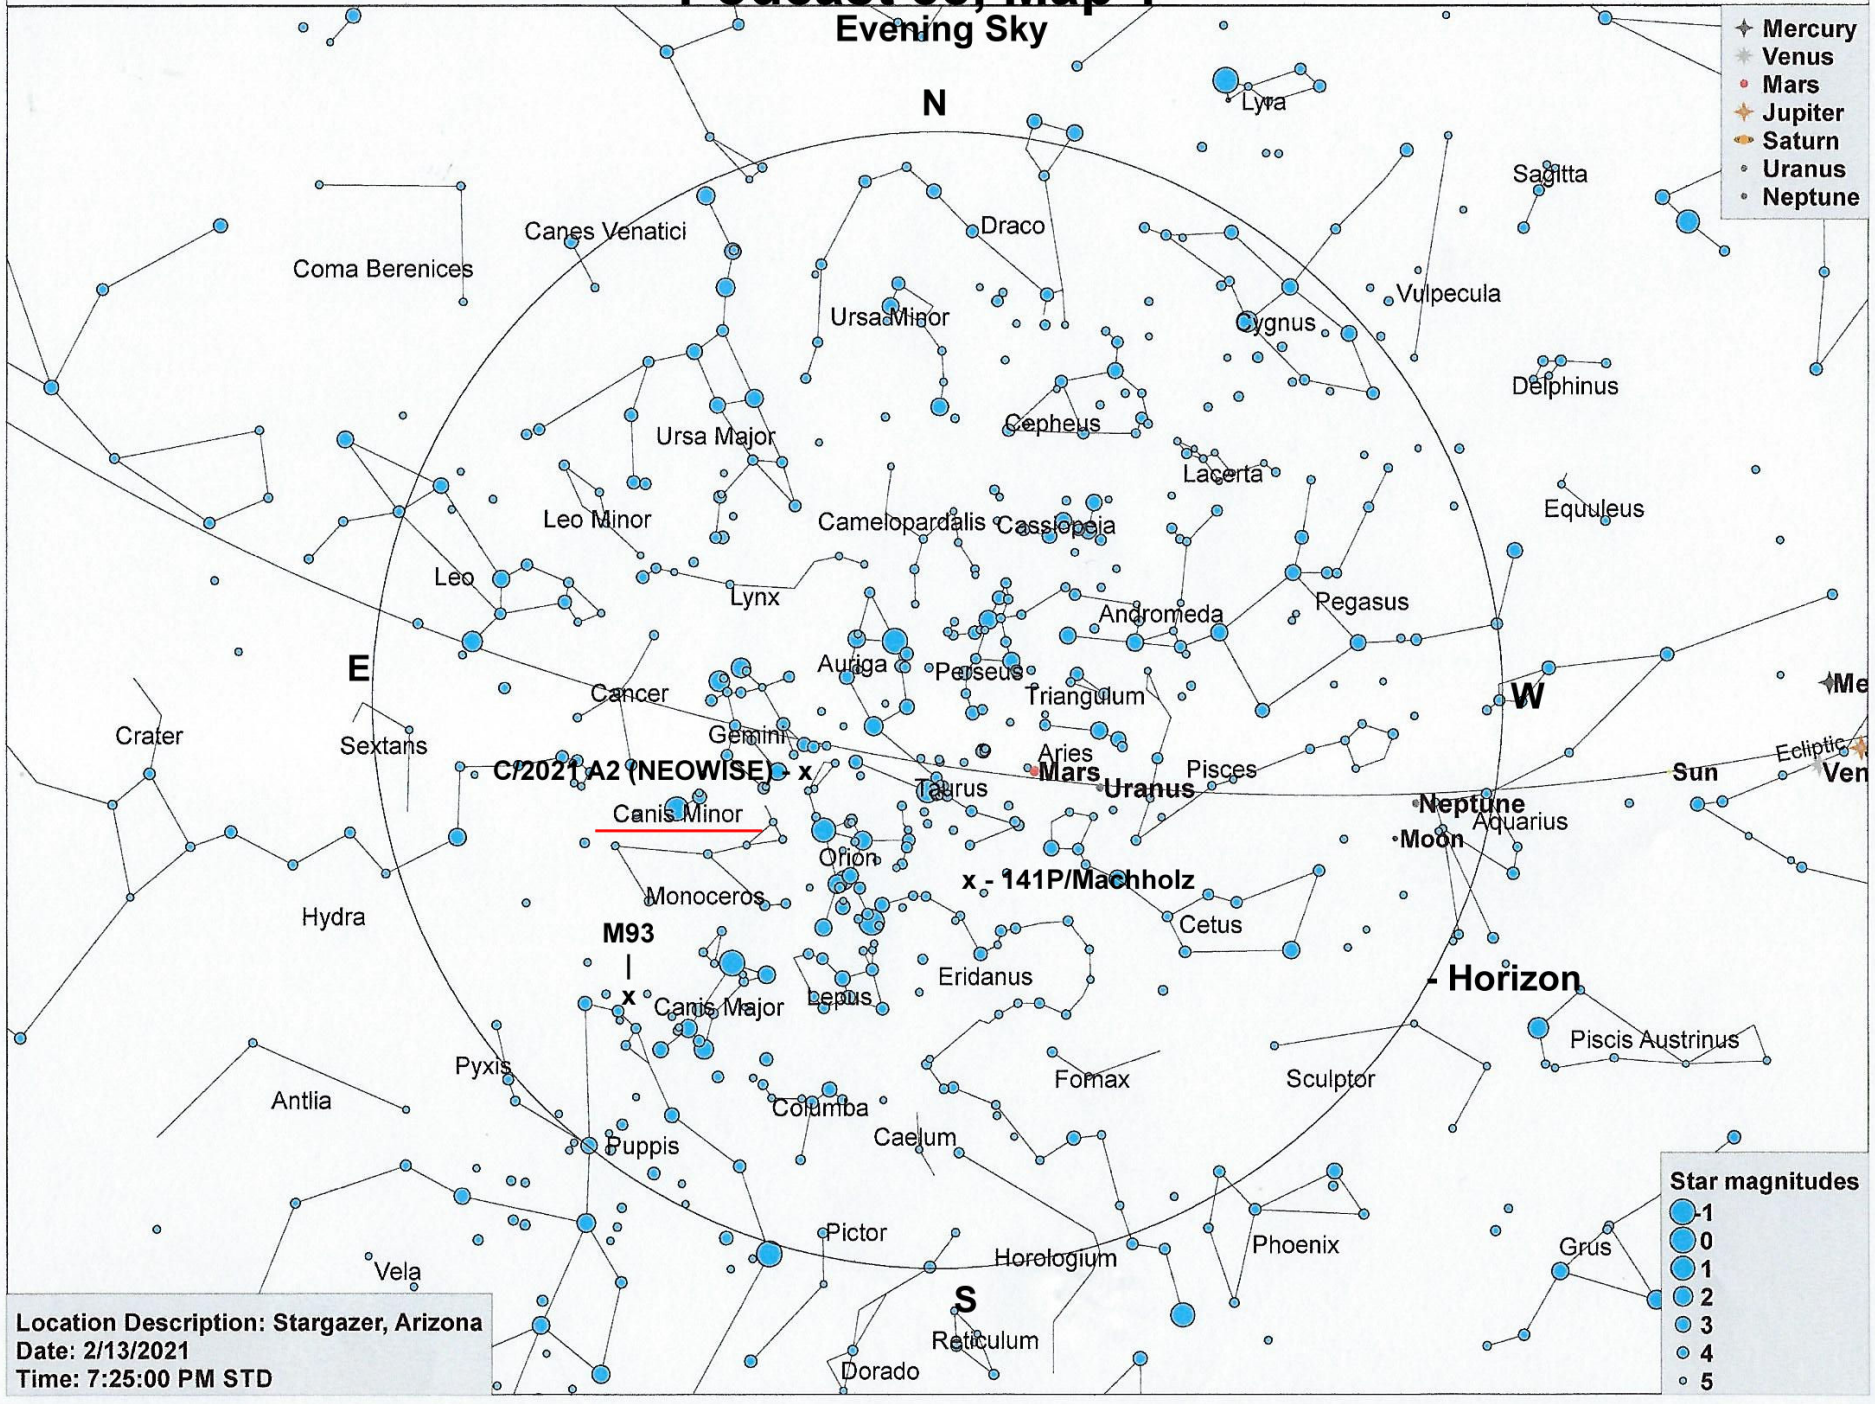

Podcast 58, Map 1

Evening Sky

- Mercury
- Venus
- Mars
- Jupiter
- Saturn
- Uranus
- Neptune

- Star magnitudes
- 1
 - 0
 - 1
 - 2
 - 3
 - 4
 - 5

Location Description: Stargazer, Arizona
Date: 2/13/2021
Time: 7:25:00 PM STD