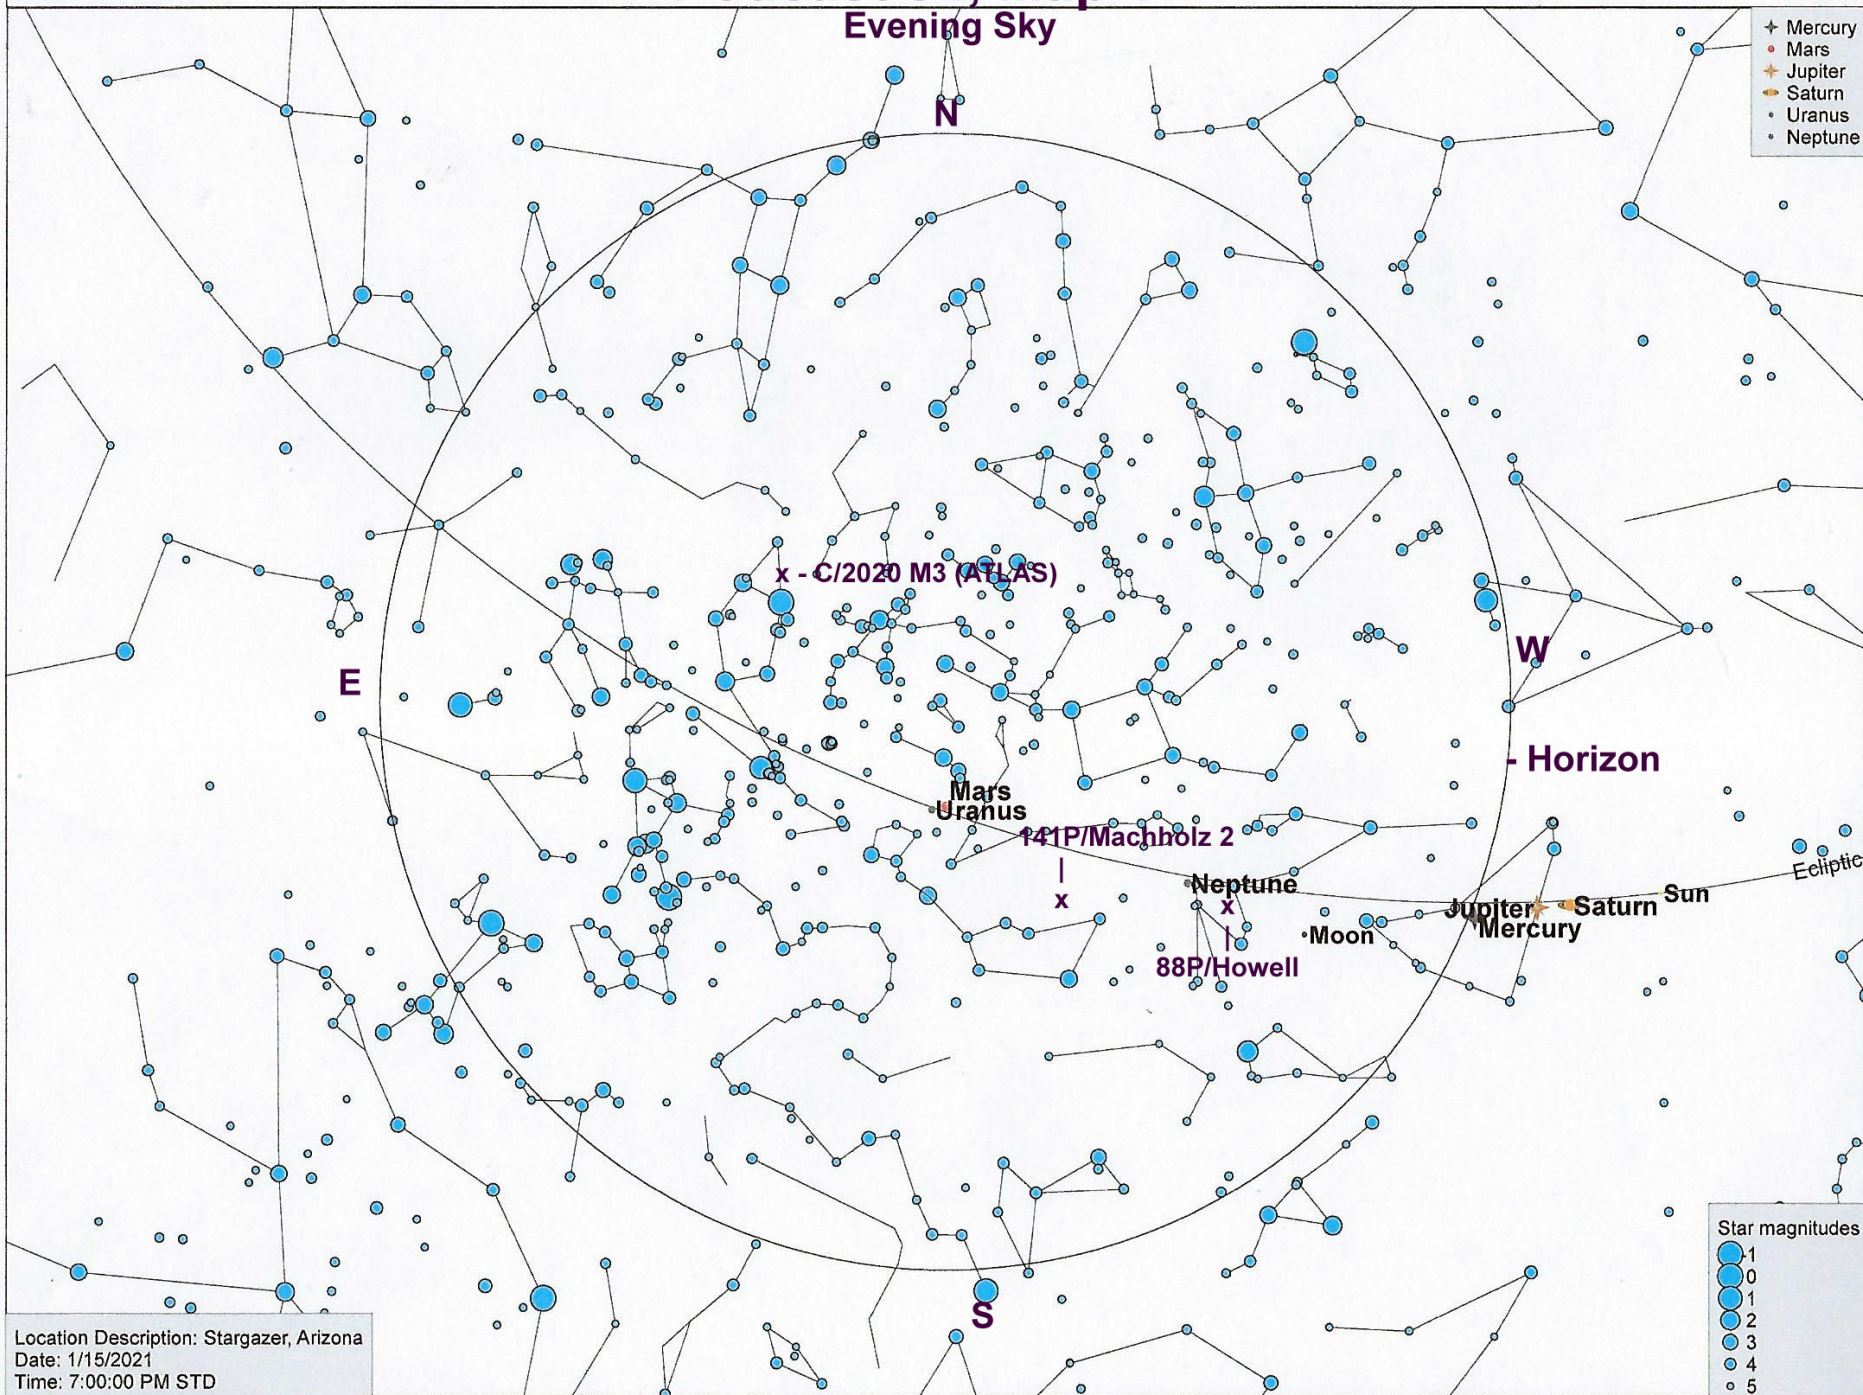

Podcast 54, Map 1

Evening Sky

- ✦ Mercury
- Mars
- ★ Jupiter
- ★ Saturn
- Uranus
- Neptune

- Star magnitudes
- 1
 - 0
 - 1
 - 2
 - 3
 - 4
 - 5

Location Description: Stargazer, Arizona
Date: 1/15/2021
Time: 7:00:00 PM STD