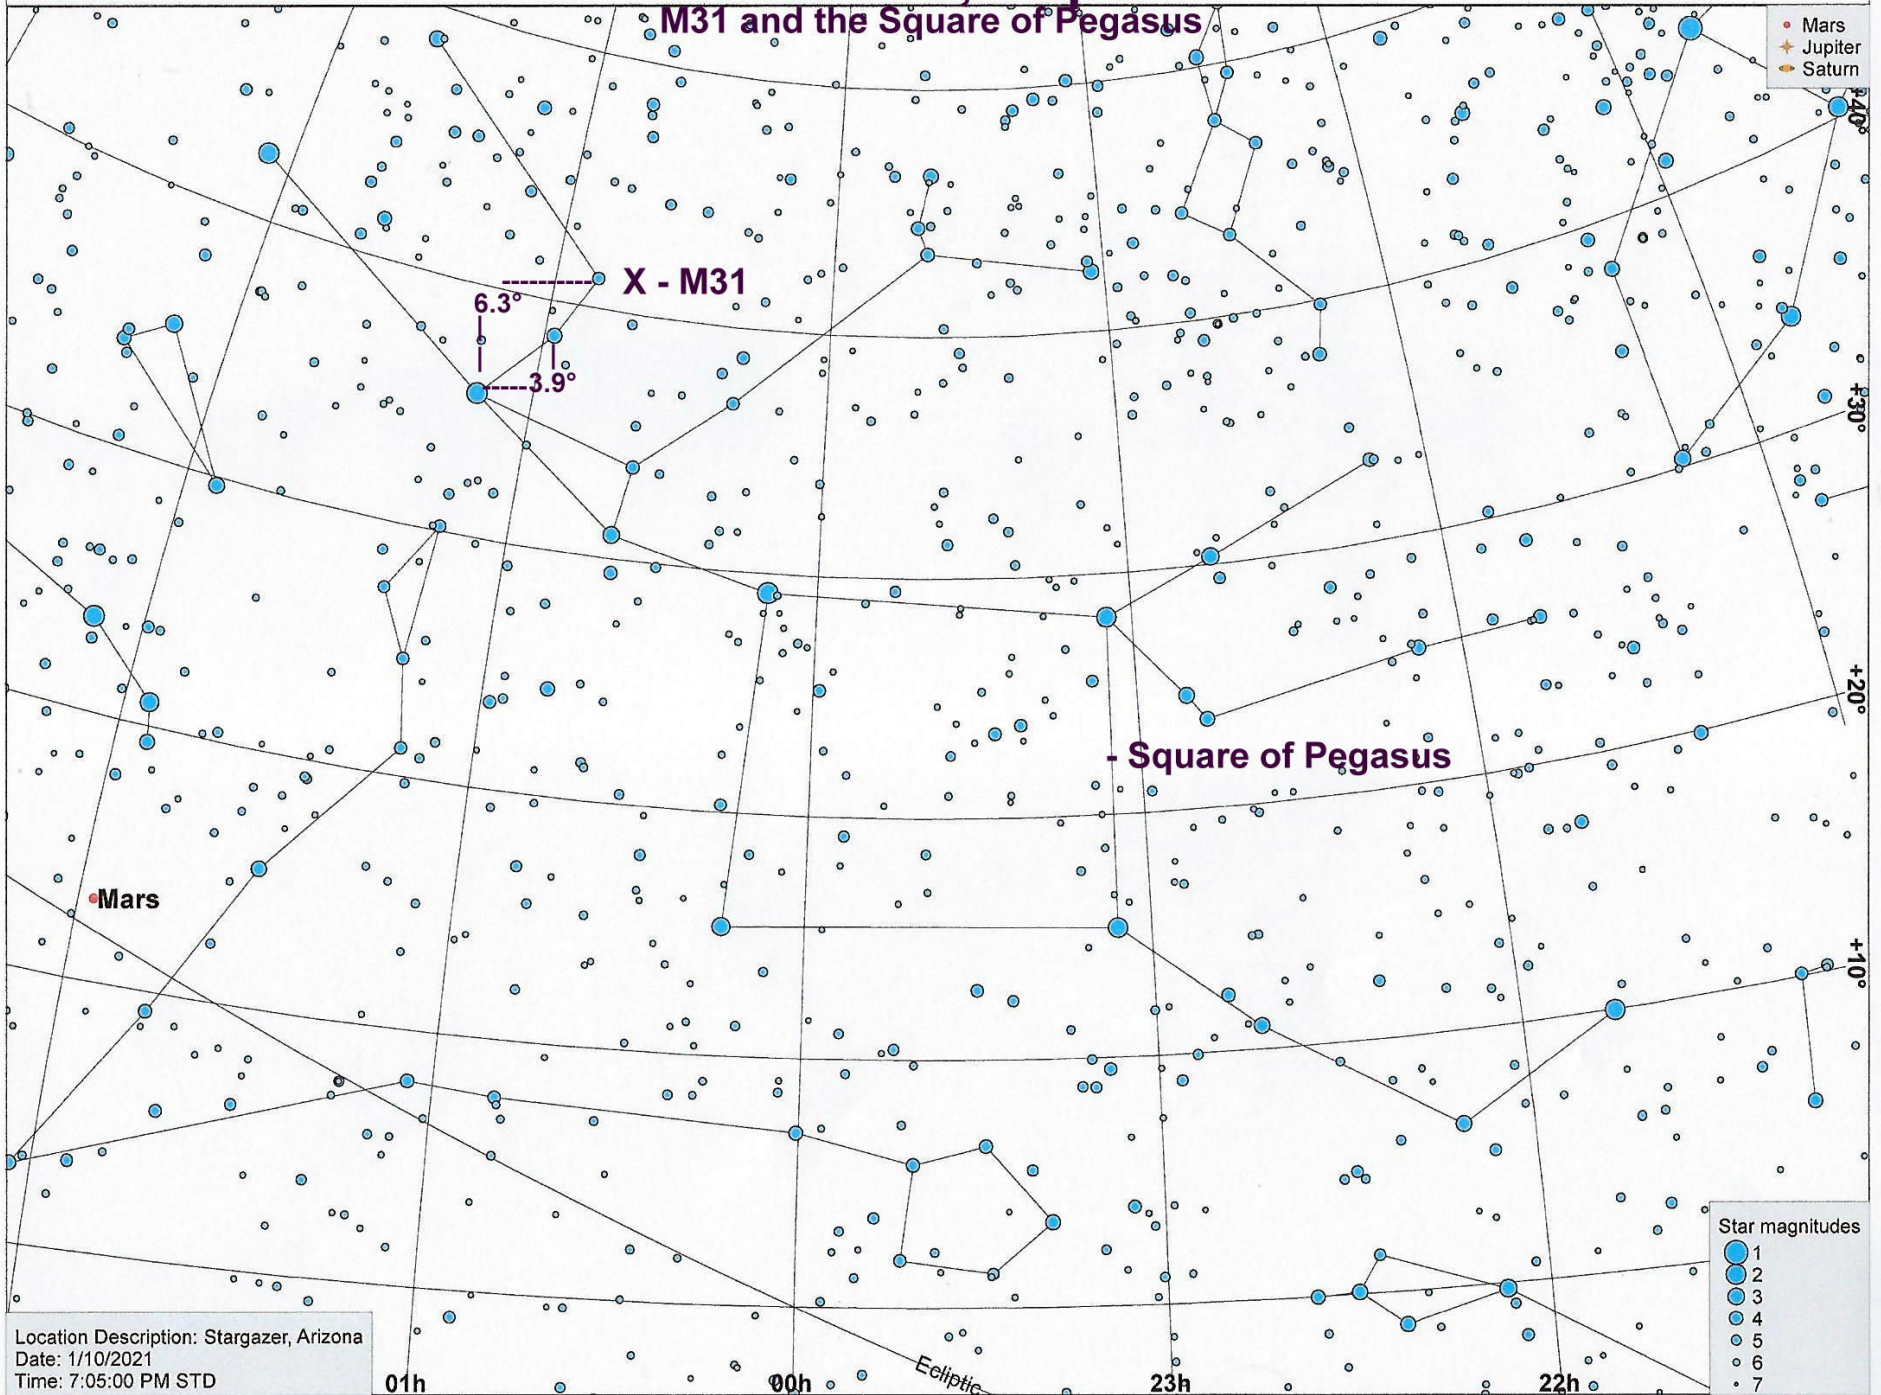

Podcast 53, Map 3

M31 and the Square of Pegasus

Location Description: Stargazer, Arizona
Date: 1/10/2021
Time: 7:05:00 PM STD