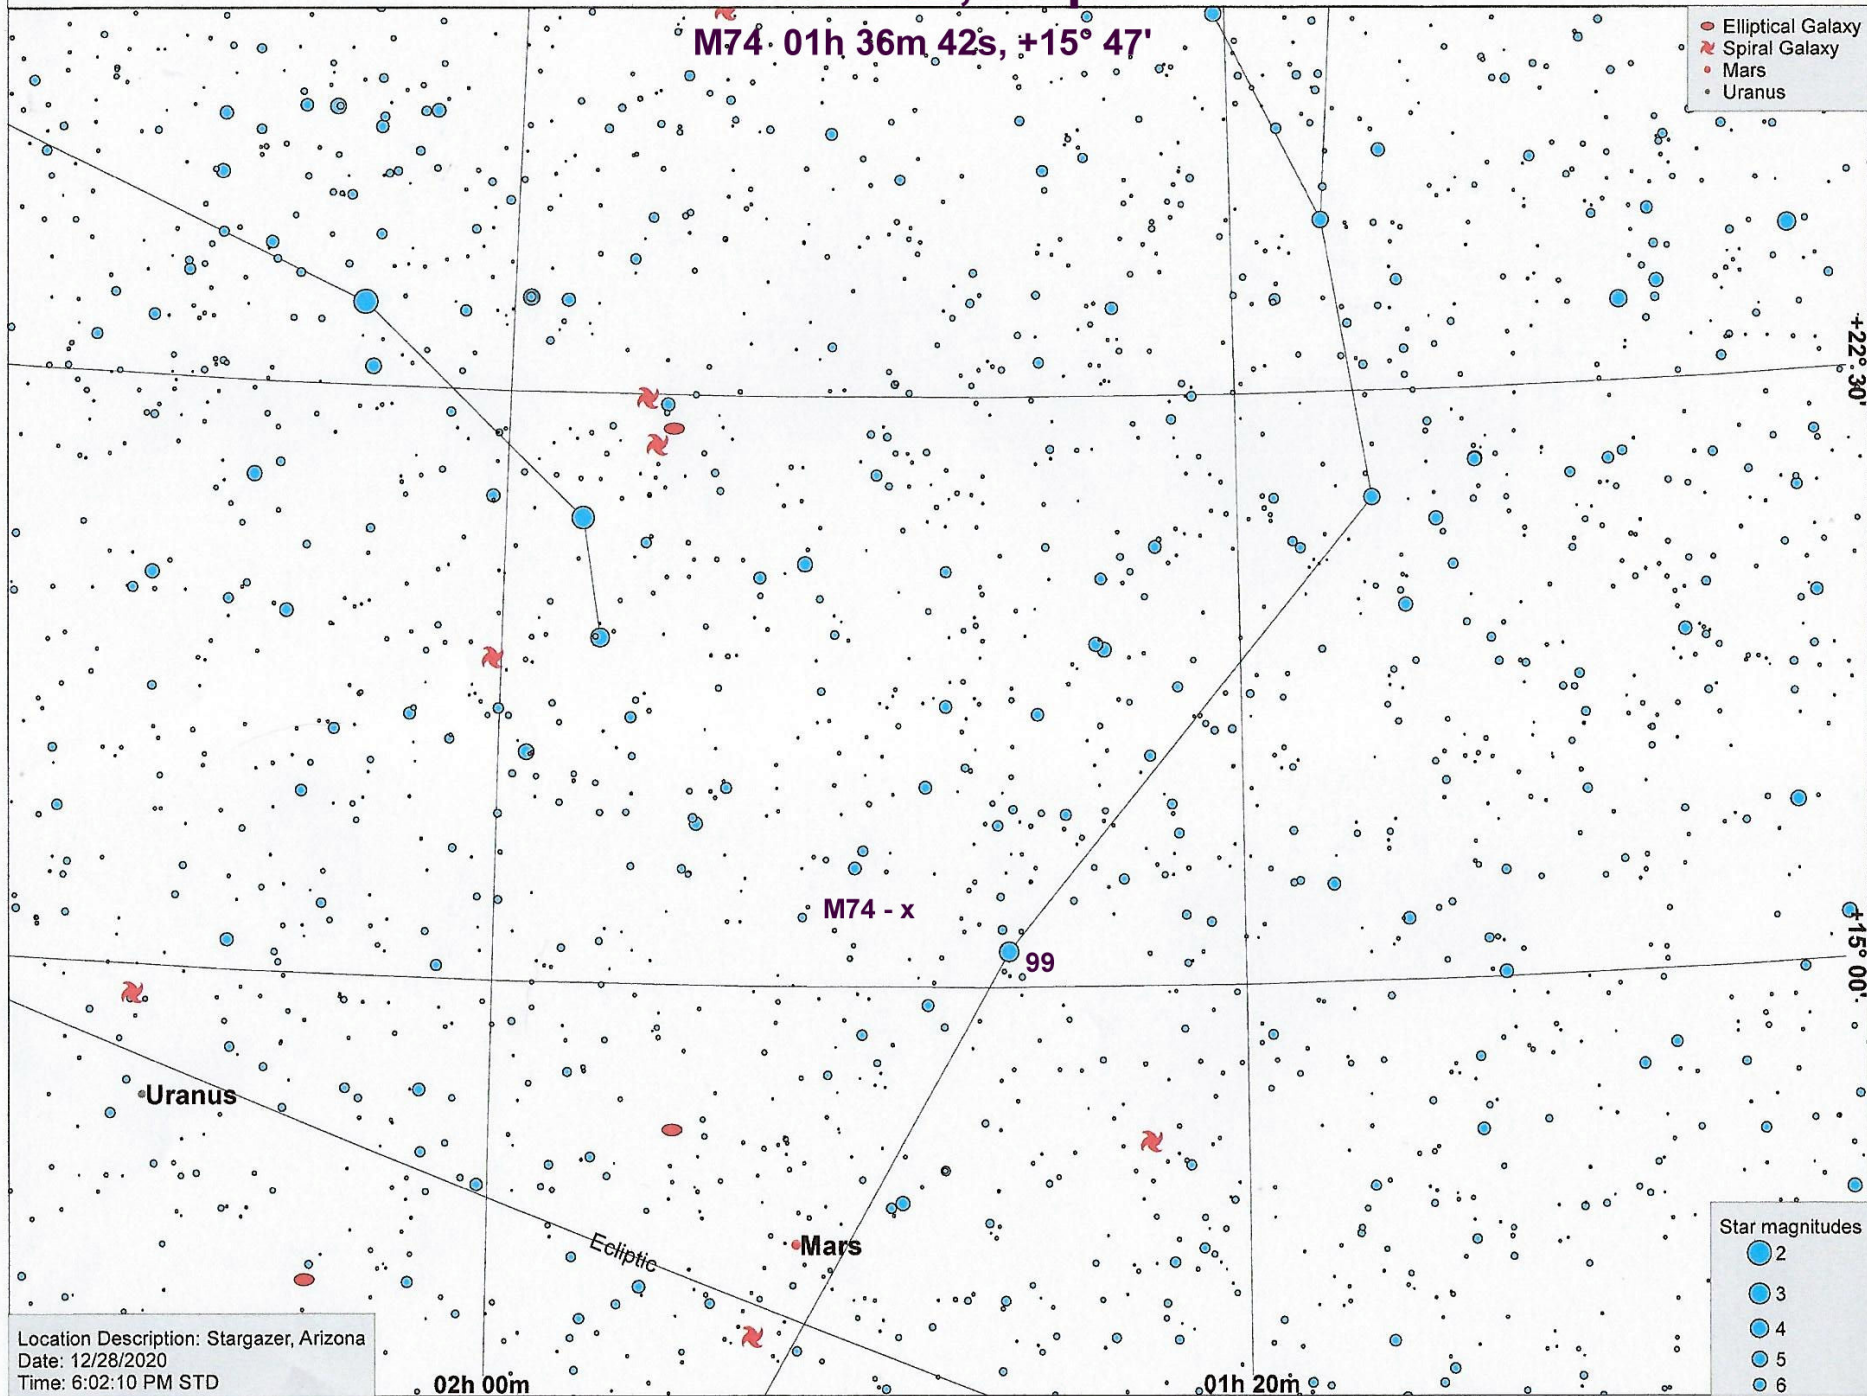

Podcast 52, Map 5

M74 01h 36m 42s, +15° 47'

- Elliptical Galaxy
- ✠ Spiral Galaxy
- Mars
- Uranus

Location Description: Stargazer, Arizona
Date: 12/28/2020
Time: 6:02:10 PM STD

02h 00m

01h 20m

+22° 30'

+15° 00'

- Star magnitudes
- 2
 - 3
 - 4
 - 5
 - 6