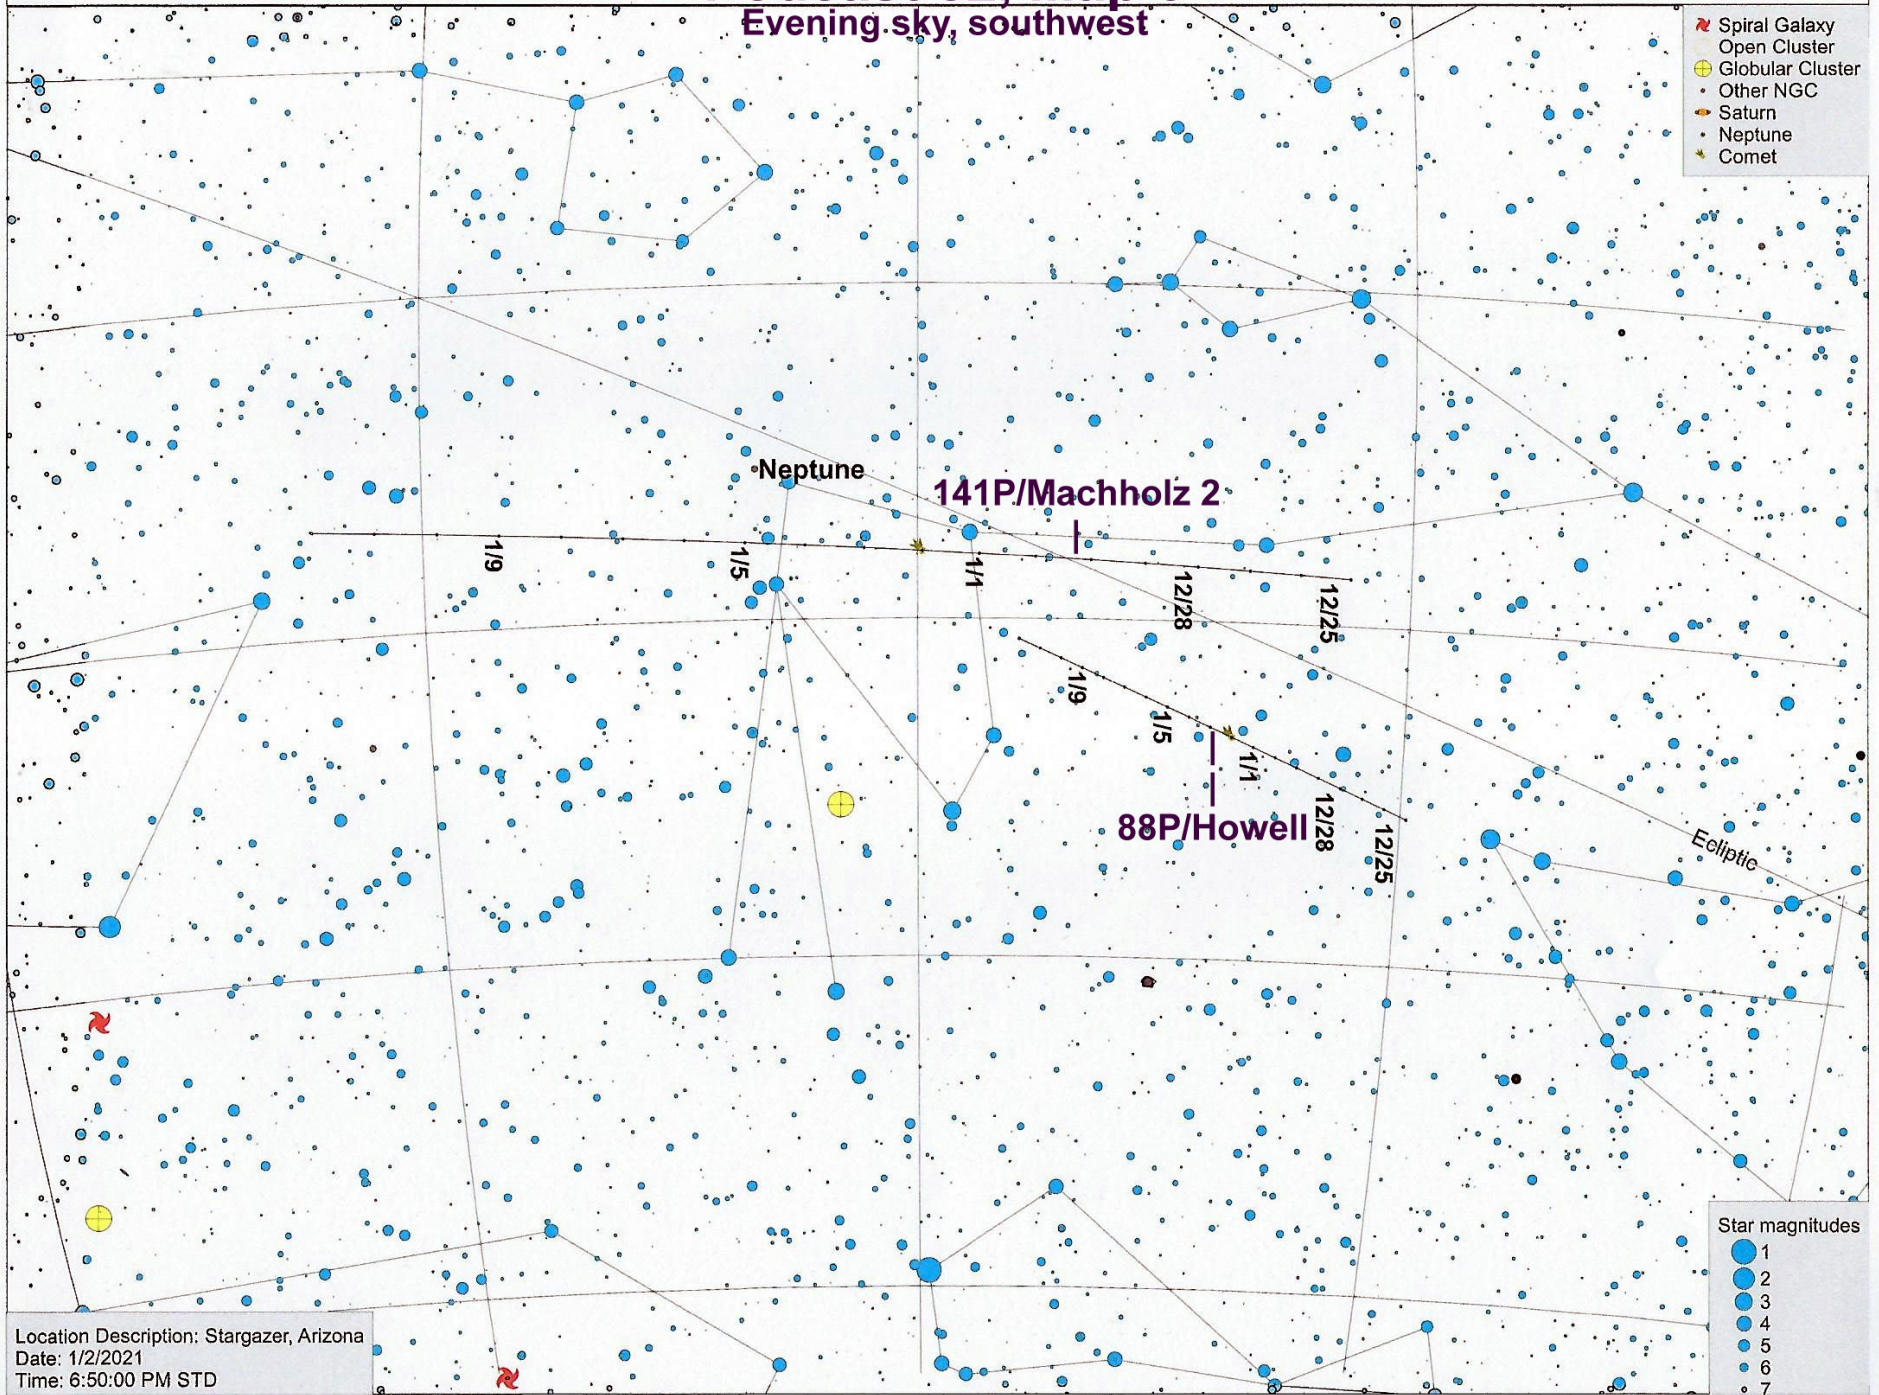

Podcast 52, Map 3

Evening sky, southwest

-  Spiral Galaxy
-  Open Cluster
-  Globular Cluster
-  Other NGC
-  Saturn
-  Neptune
-  Comet

Location Description: Stargazer, Arizona
Date: 1/2/2021
Time: 6:50:00 PM STD

- Star magnitudes
-  1
 -  2
 -  3
 -  4
 -  5
 -  6
 -  7