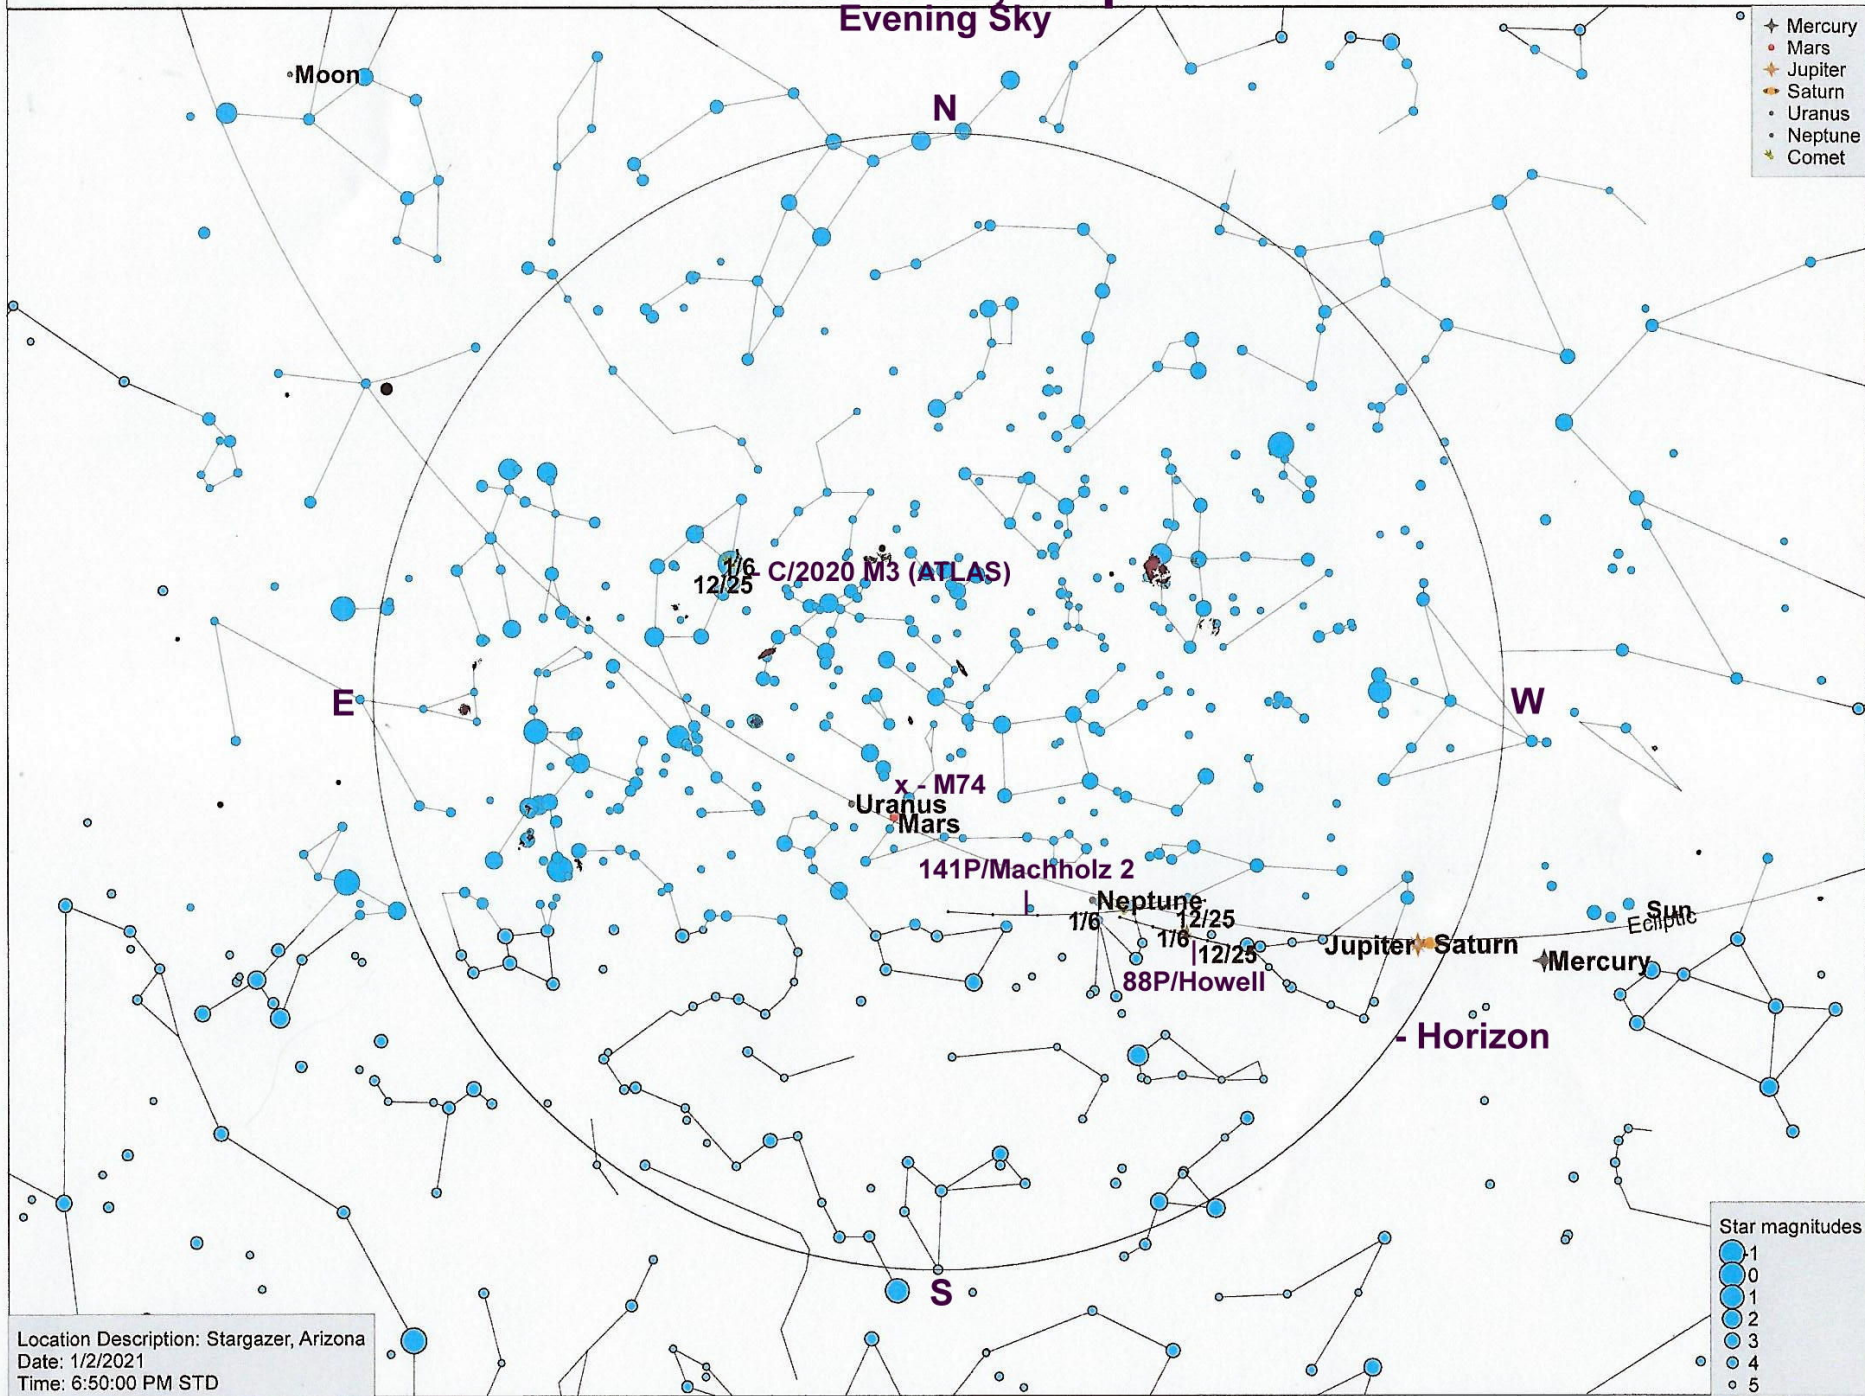

Podcast 52, Map 1

Evening Sky

Location Description: Stargazer, Arizona
Date: 1/2/2021
Time: 6:50:00 PM STD