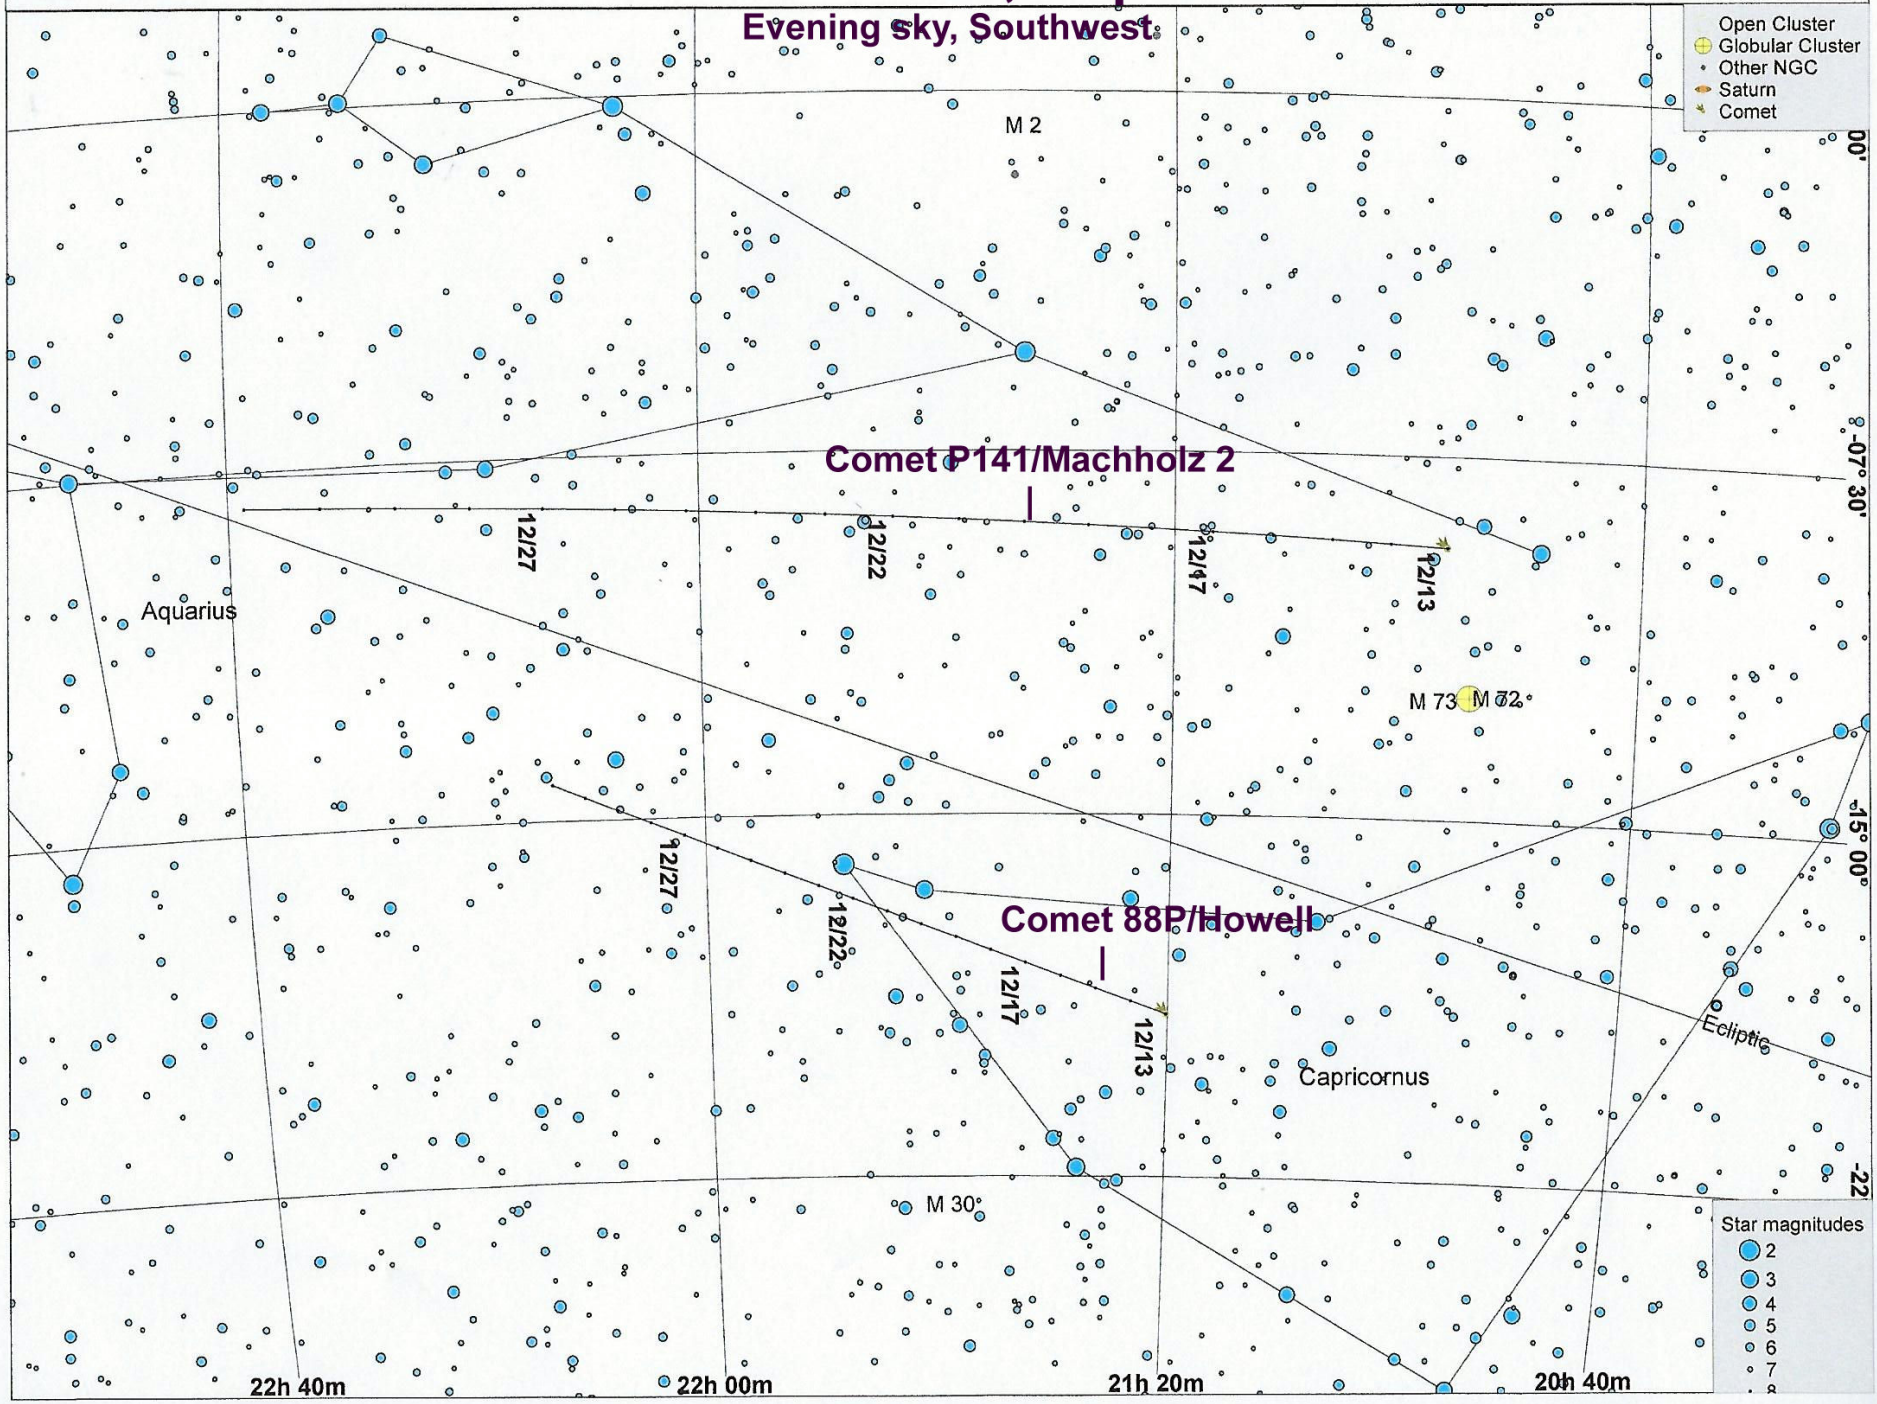

Podcast 50, Map 3

Evening sky, Southwest

- Open Cluster
- Globular Cluster
- Other NGC
- Saturn
- Comet

- Star magnitudes
- 2
 - 3
 - 4
 - 5
 - 6
 - 7
 - 8