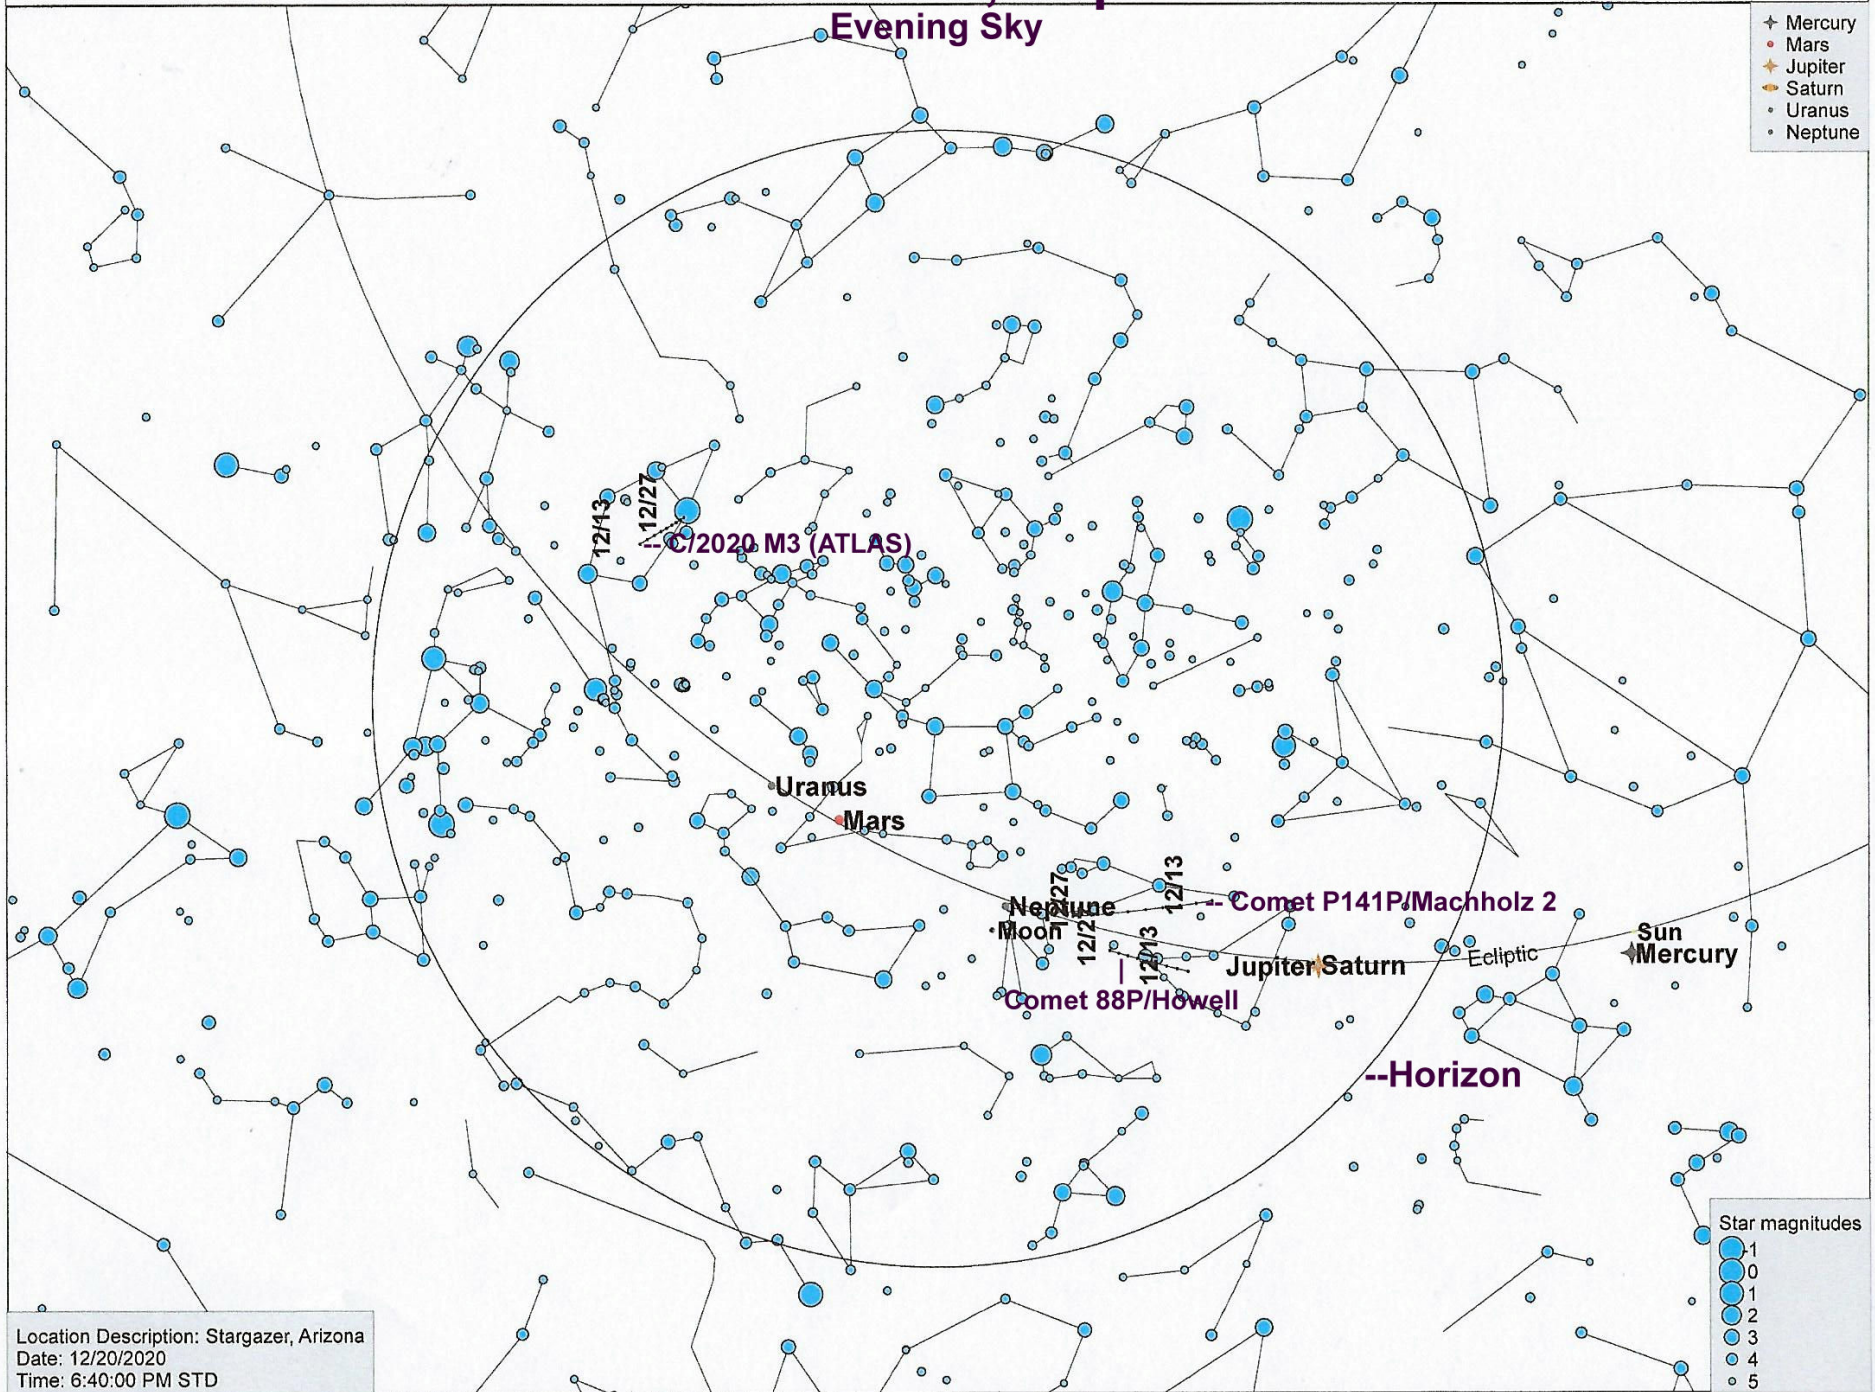

Podcast 50, Map 1

Evening Sky

- Mercury
- Mars
- Jupiter
- Saturn
- Uranus
- Neptune

Location Description: Stargazer, Arizona
Date: 12/20/2020
Time: 6:40:00 PM STD

Star magnitudes

- 1
- 0
- 1
- 2
- 3
- 4
- 5