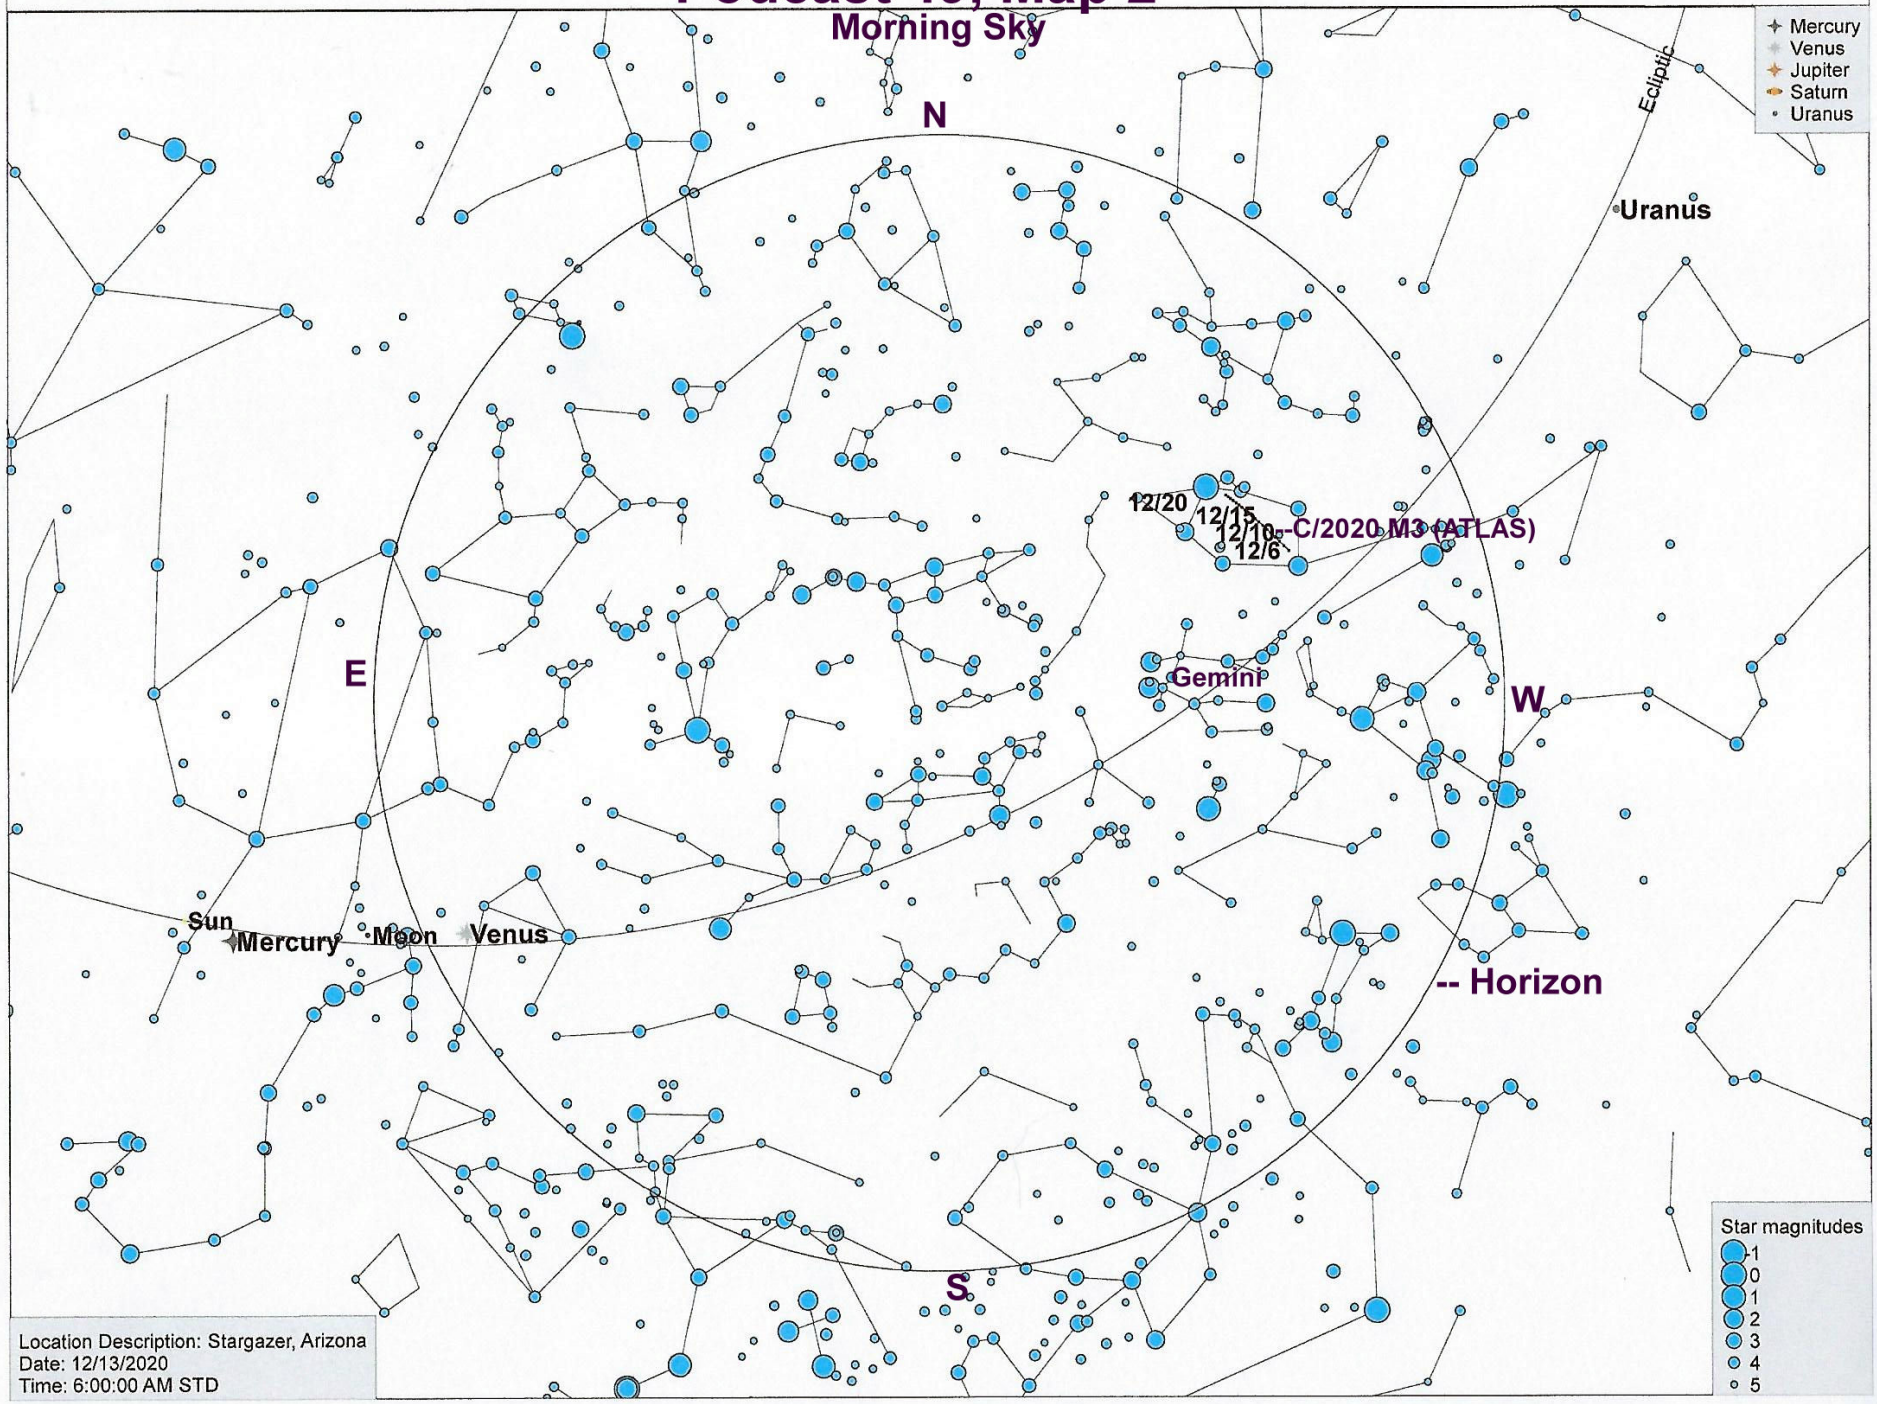

# Podcast 49, Map 2

## Morning Sky

Location Description: Stargazer, Arizona  
Date: 12/13/2020  
Time: 6:00:00 AM STD

Star magnitudes

- -1
- 0
- 1
- 2
- 3
- 4
- 5