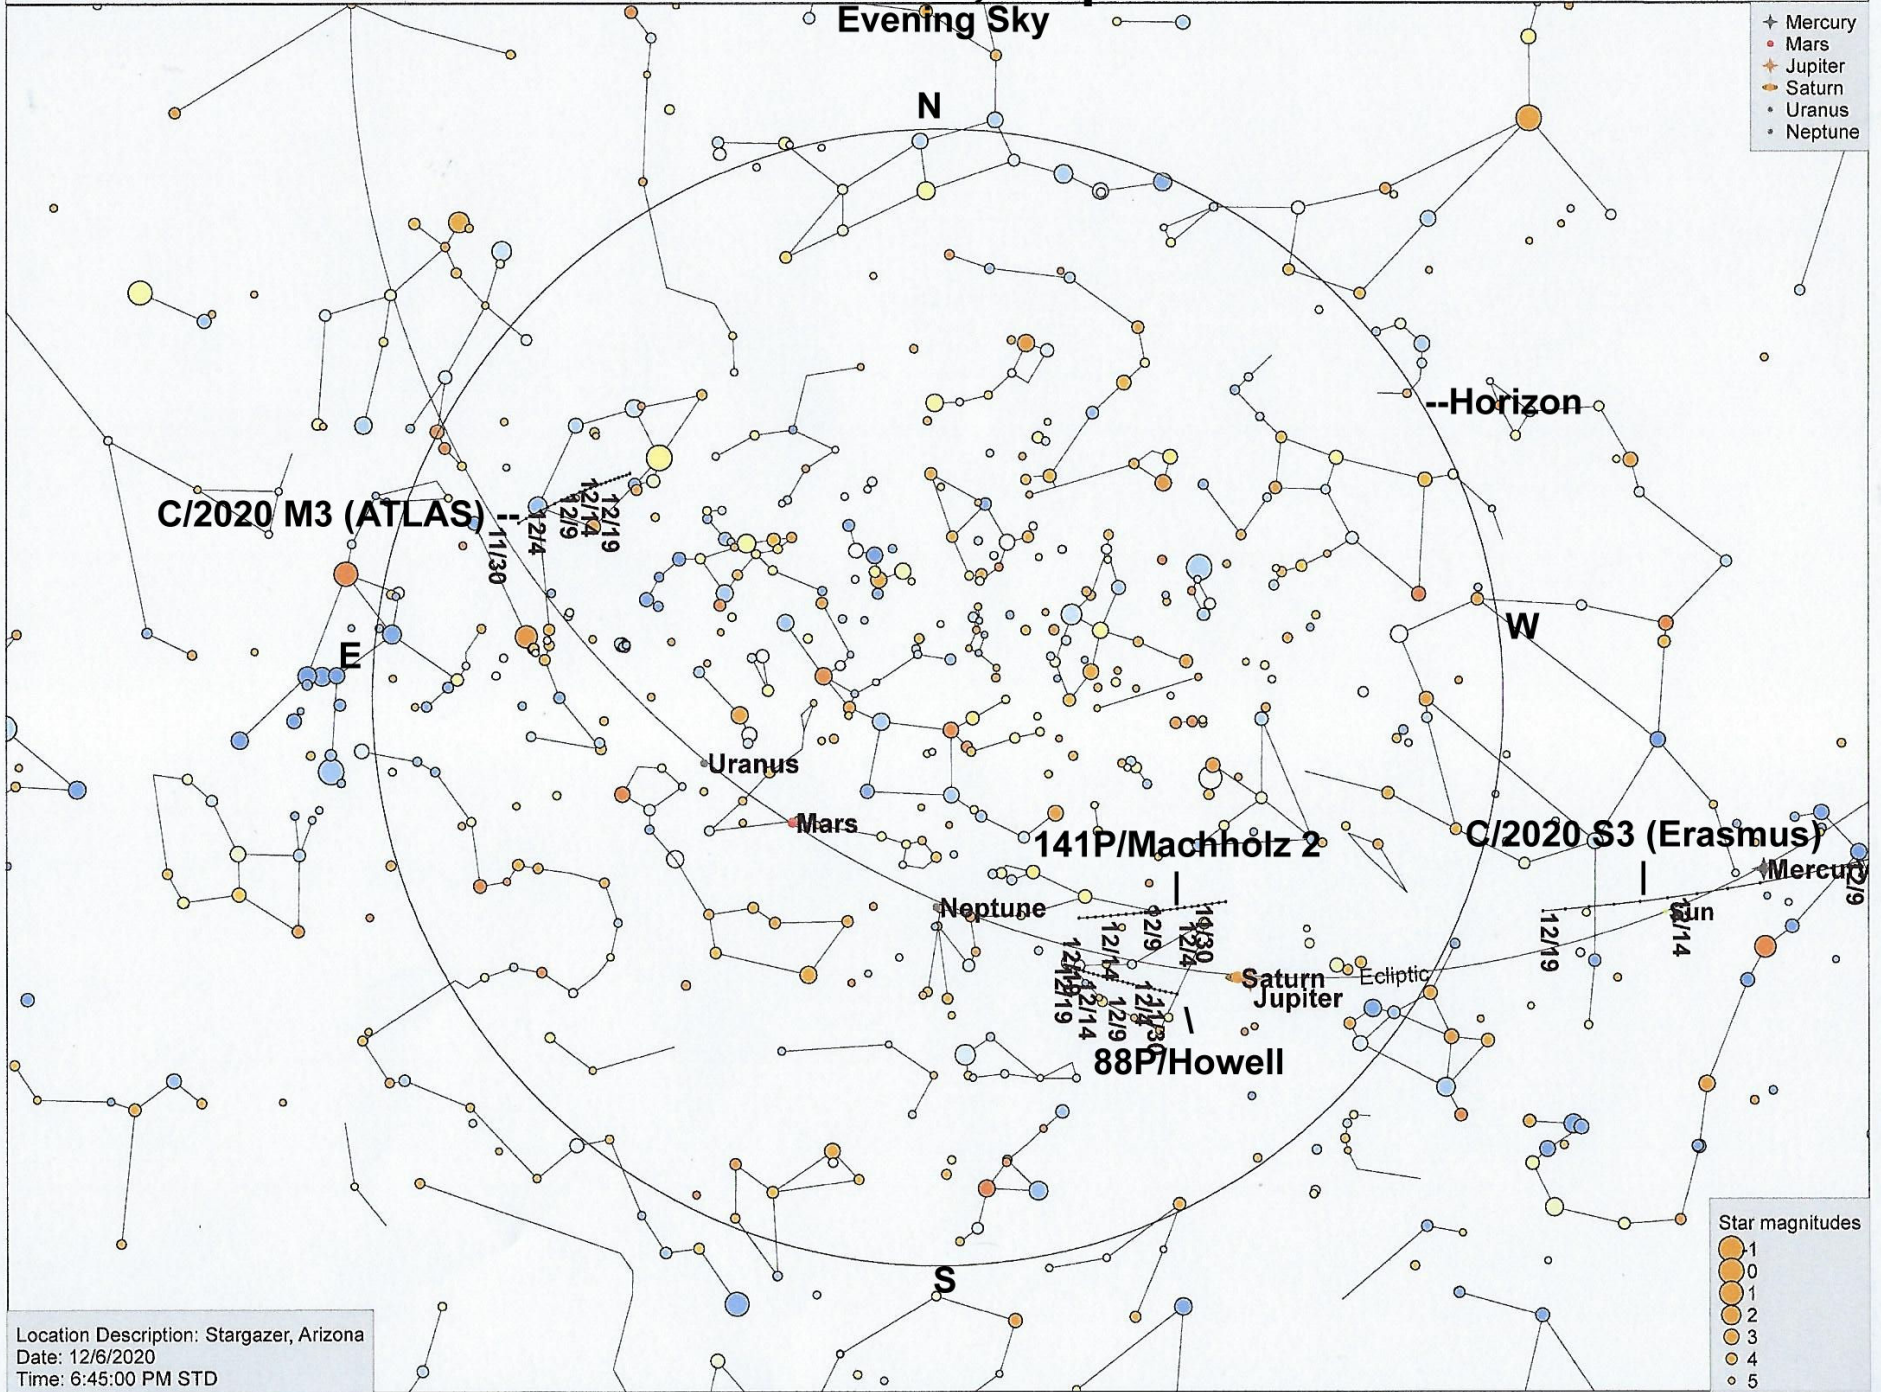

Podcast 48, Map 1

Evening Sky

- Mercury
- Mars
- Jupiter
- Saturn
- Uranus
- Neptune

Location Description: Stargazer, Arizona
Date: 12/6/2020
Time: 6:45:00 PM STD