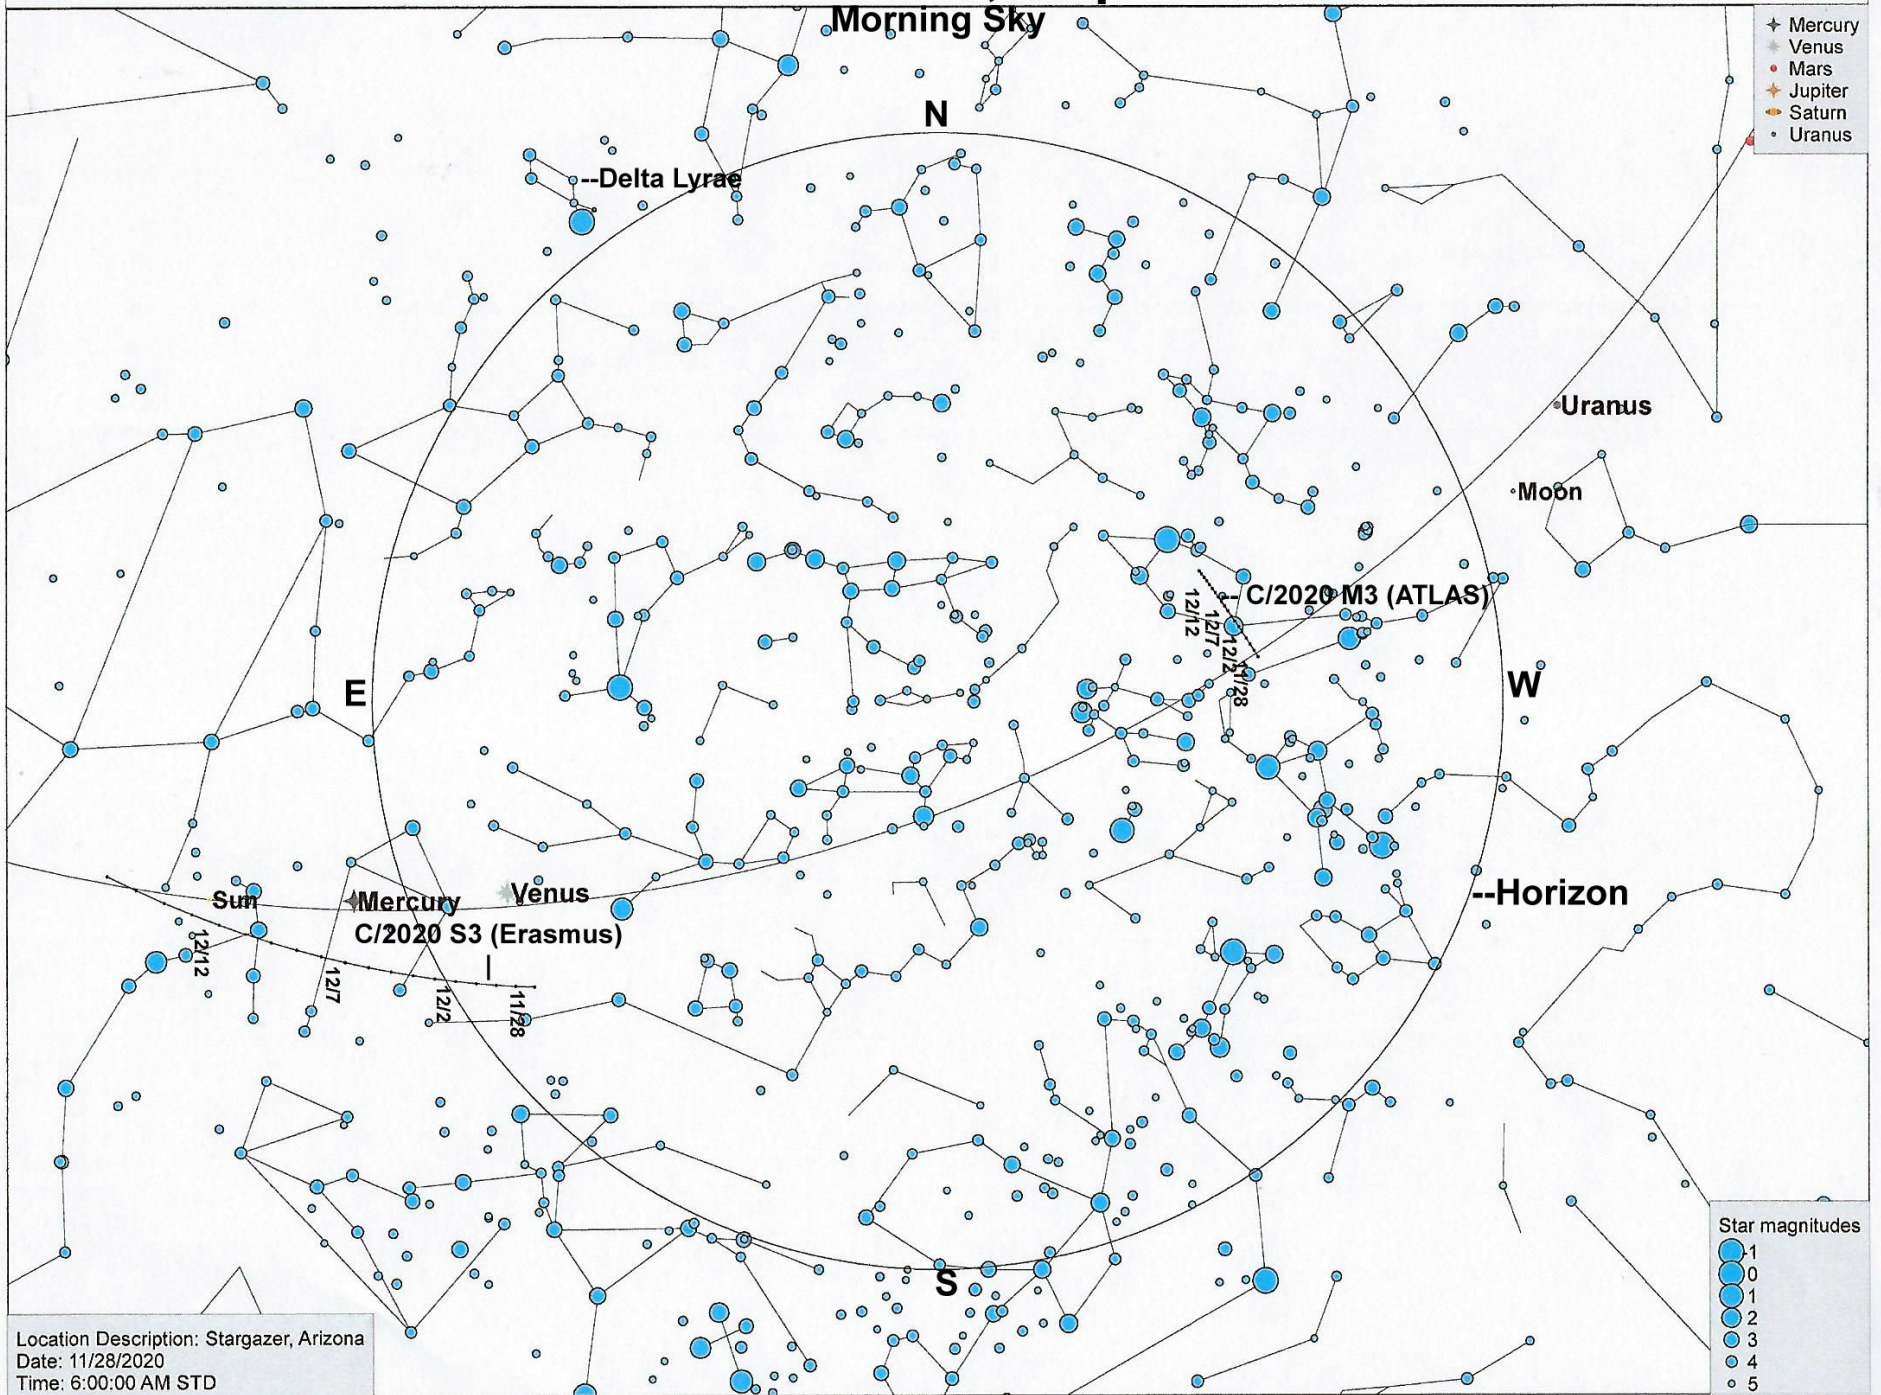

Podcast 47, Map 2

Morning Sky

Location Description: Stargazer, Arizona
Date: 11/28/2020
Time: 6:00:00 AM STD