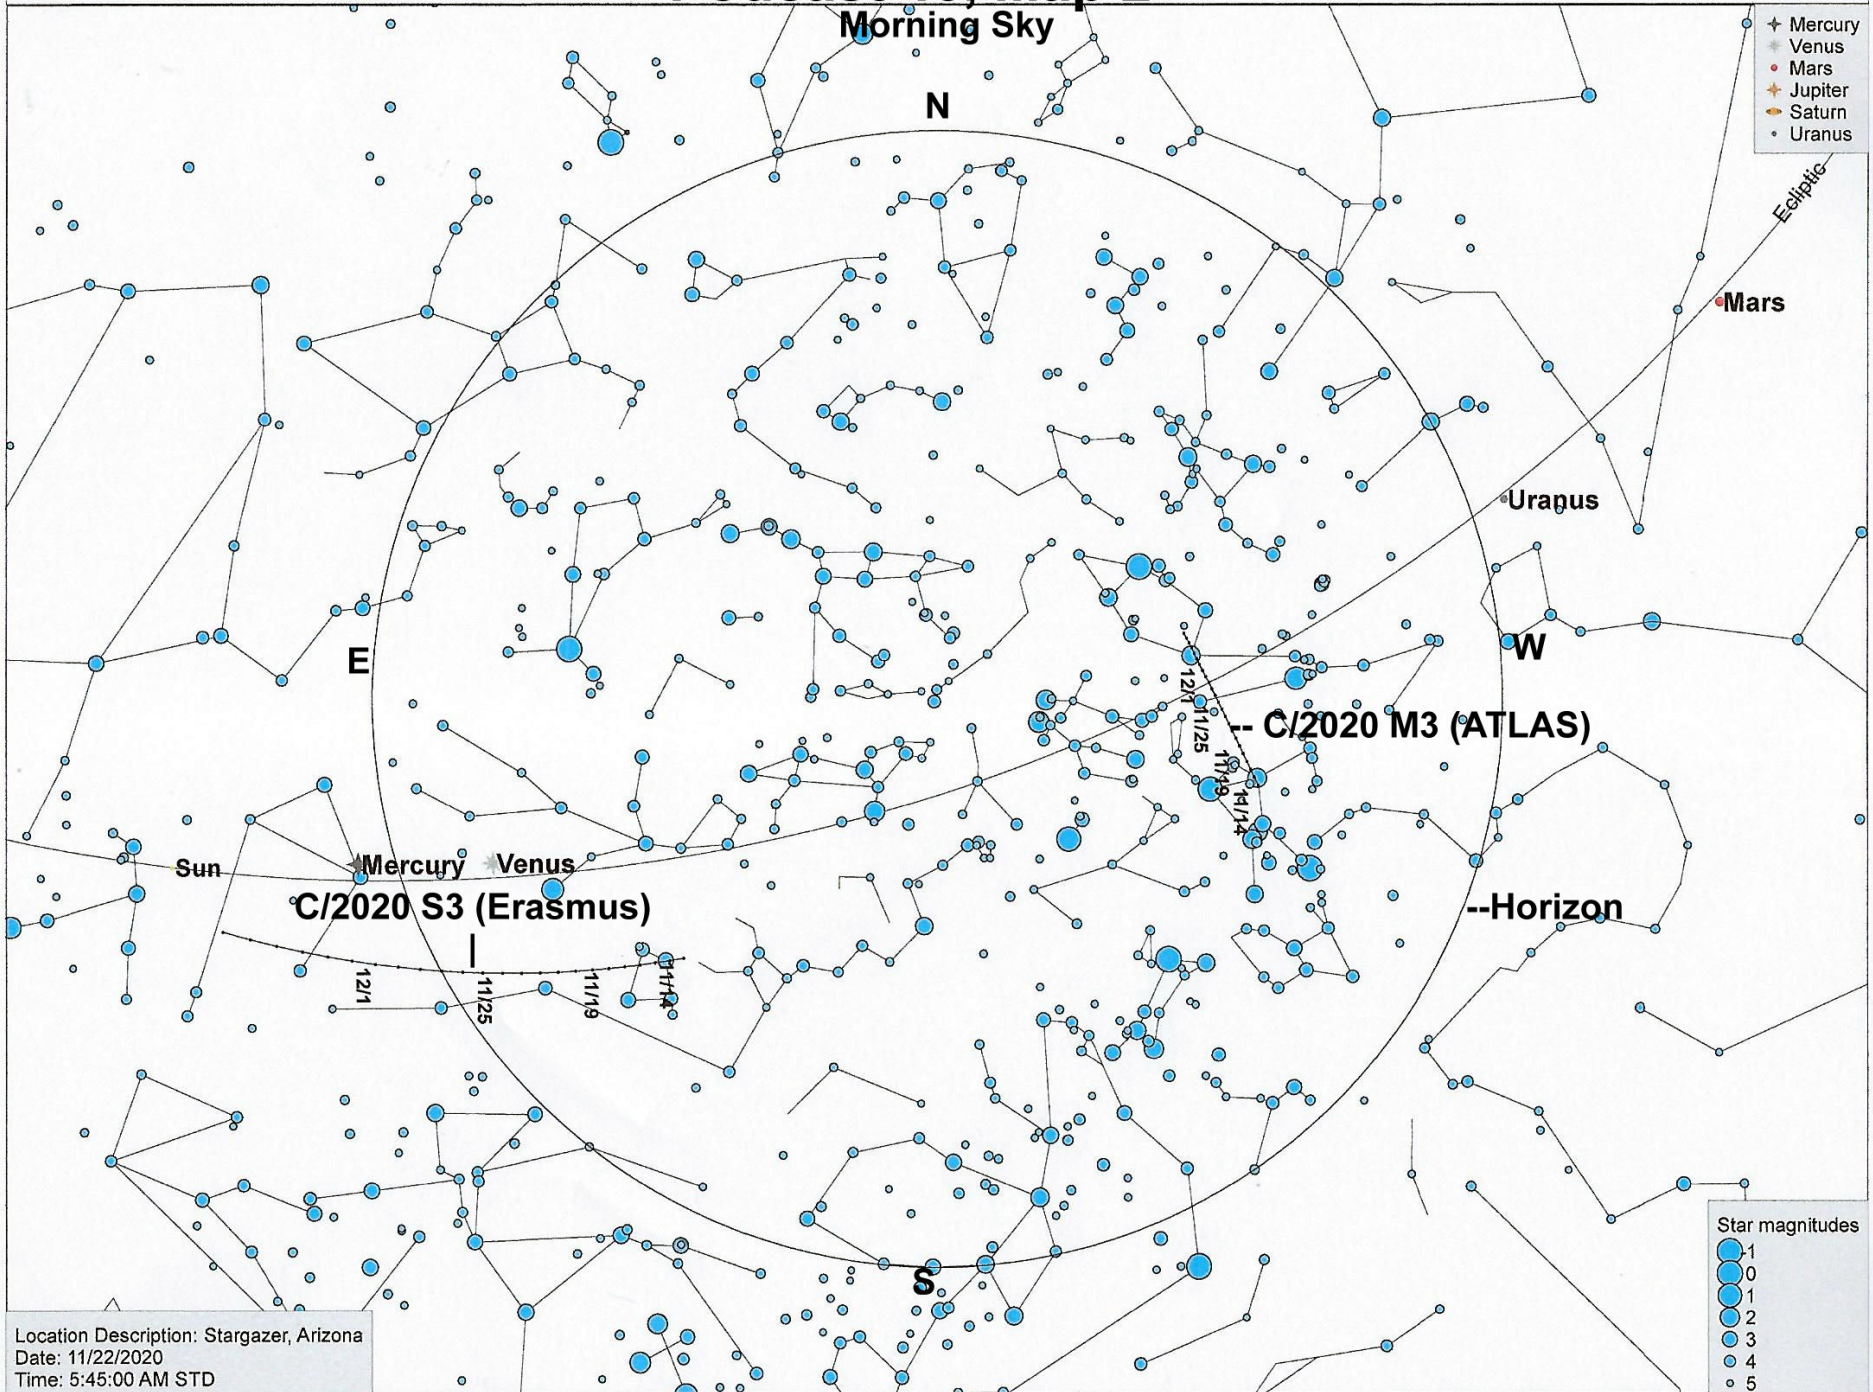

Podcast 46, Map 2

Morning Sky

- Mercury
- Venus
- Mars
- Jupiter
- Saturn
- Uranus

Location Description: Stargazer, Arizona
Date: 11/22/2020
Time: 5:45:00 AM STD

- Star magnitudes
- 1
 - 0
 - 1
 - 2
 - 3
 - 4
 - 5