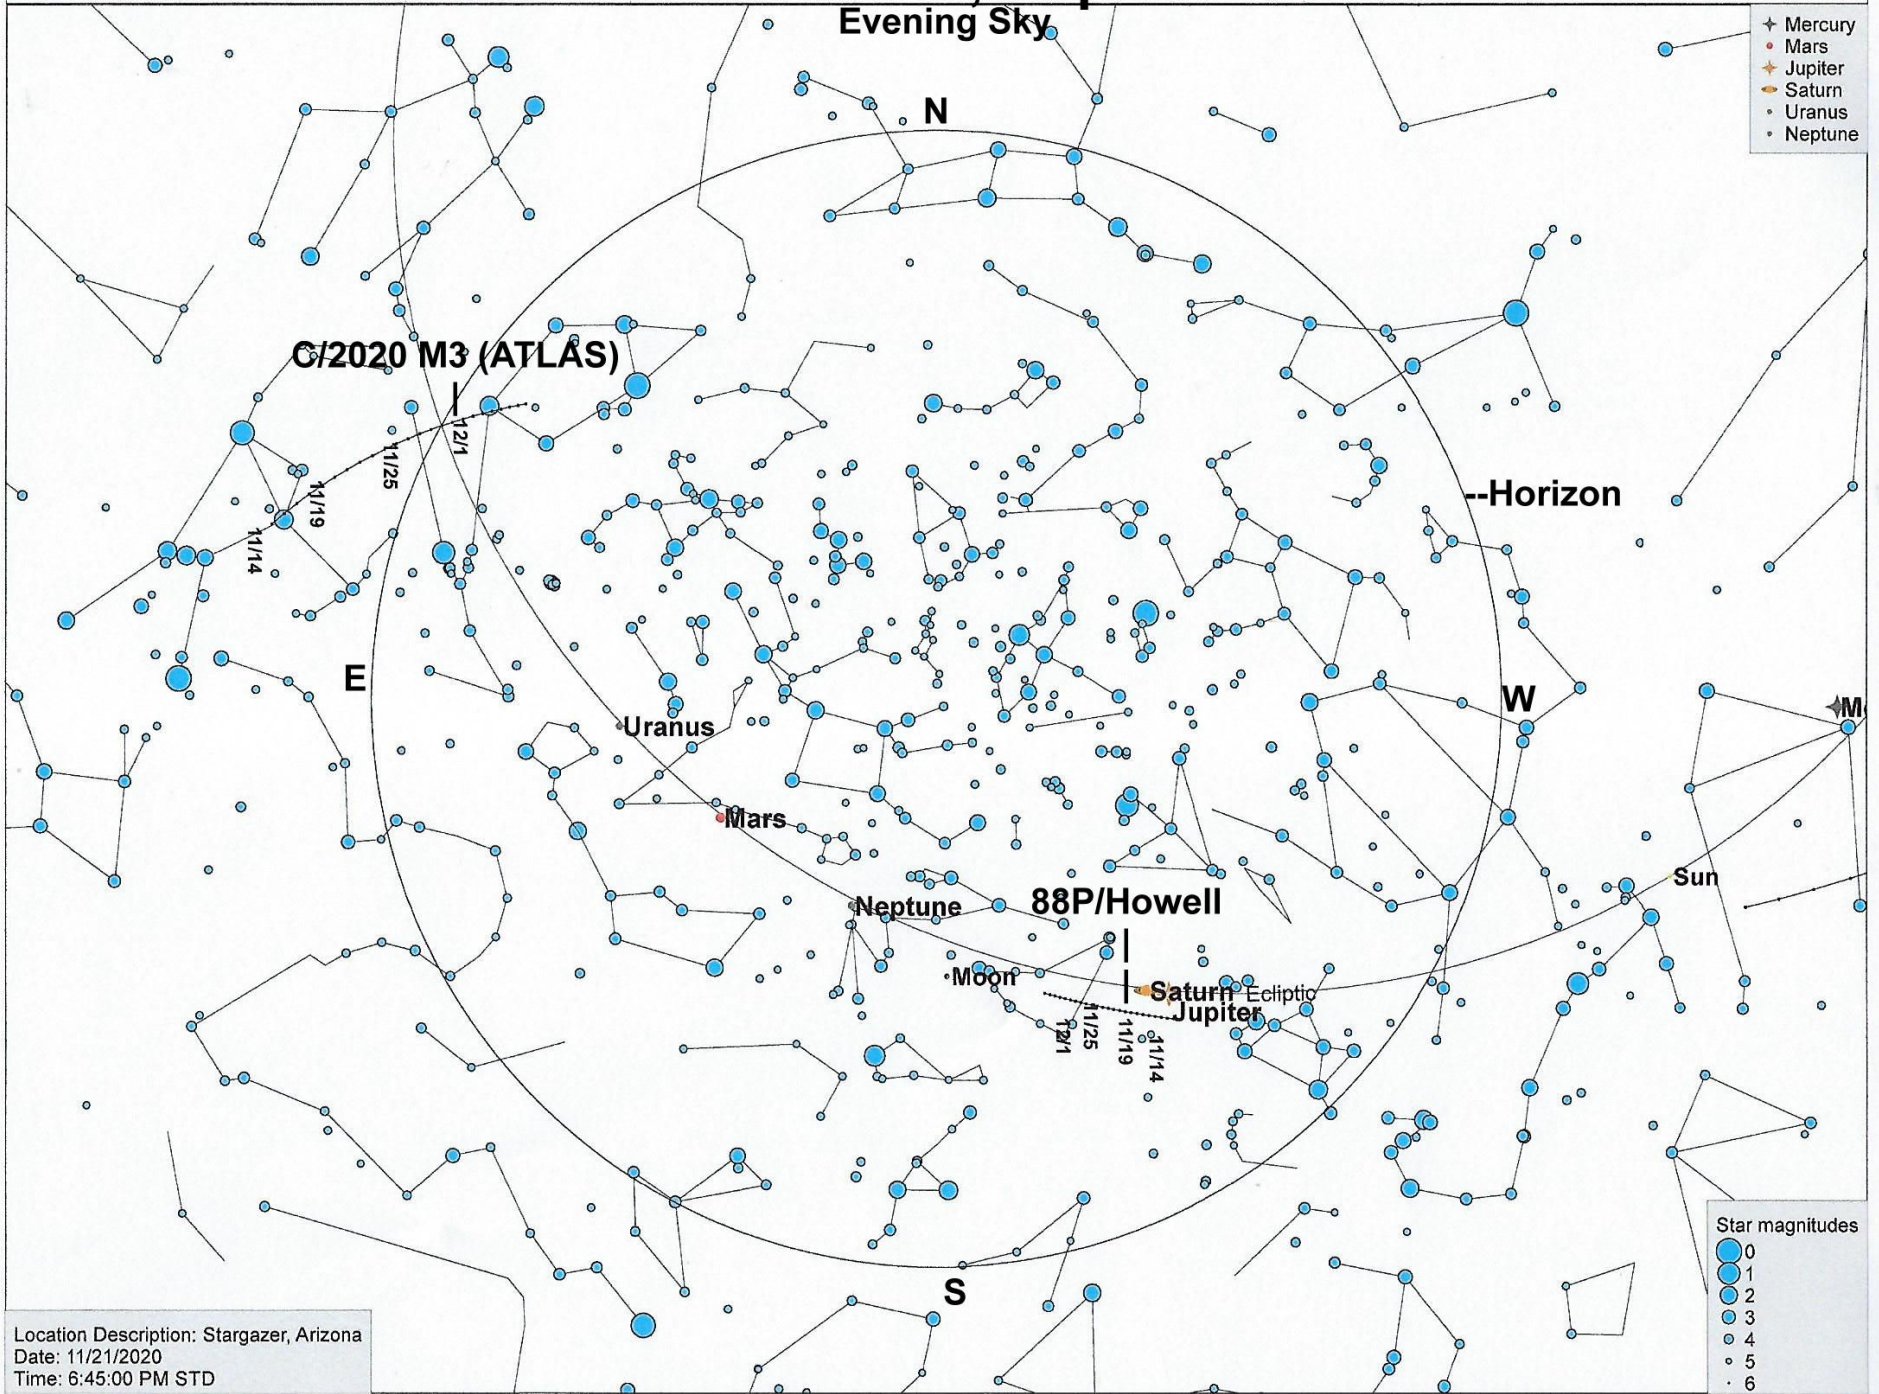

Podcast 46, Map 1

Evening Sky

Location Description: Stargazer, Arizona
Date: 11/21/2020
Time: 6:45:00 PM STD