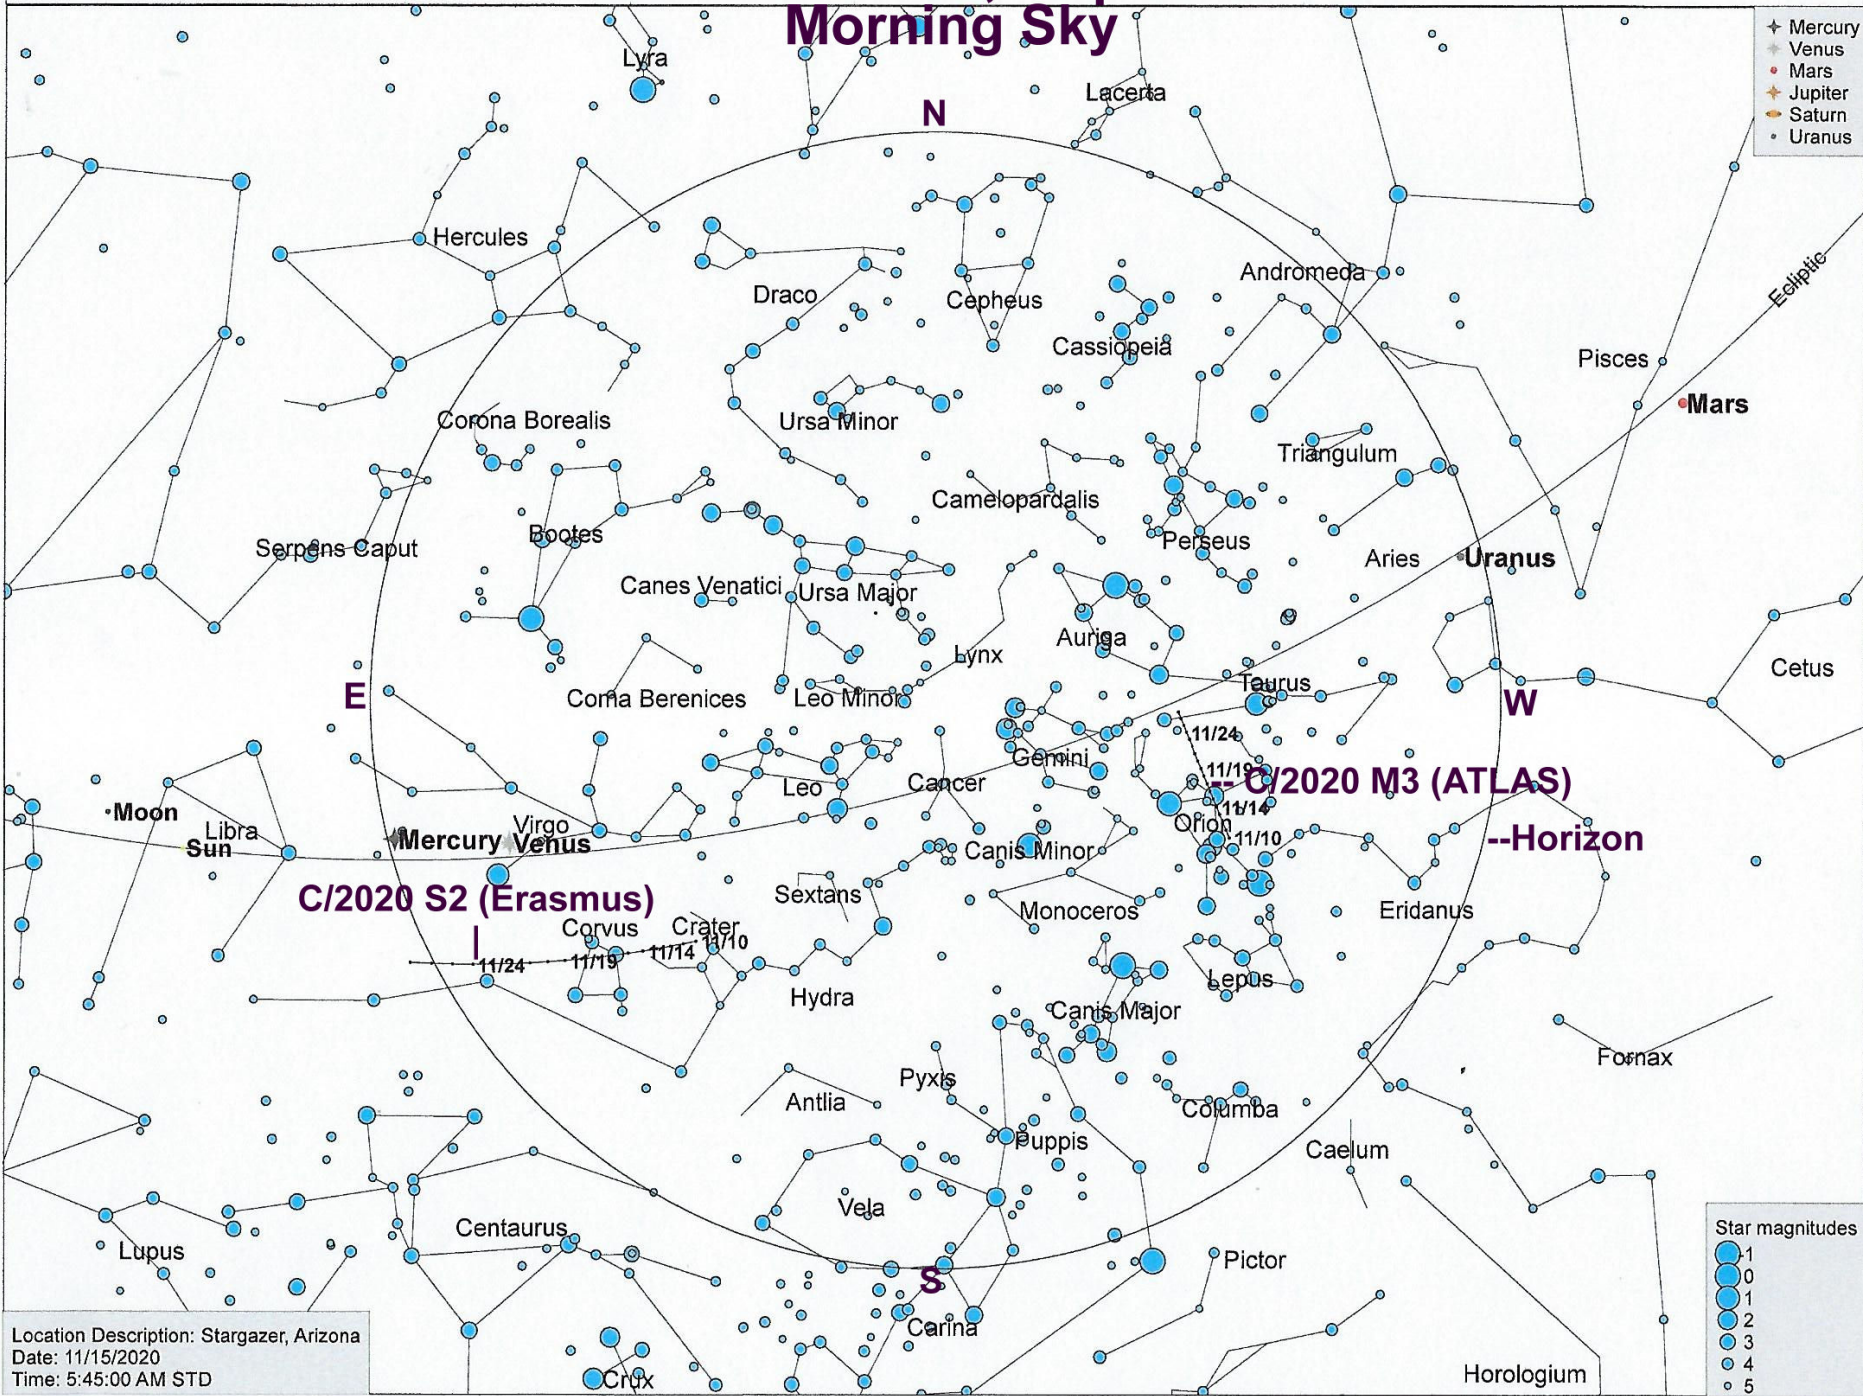

Podcast 45, Map 2 Morning Sky

- ✦ Mercury
- ✧ Venus
- Mars
- ♃ Jupiter
- ♄ Saturn
- ♅ Uranus

- Star magnitudes
- -1
 - 0
 - 1
 - 2
 - 3
 - 4
 - 5

Location Description: Stargazer, Arizona
 Date: 11/15/2020
 Time: 5:45:00 AM STD