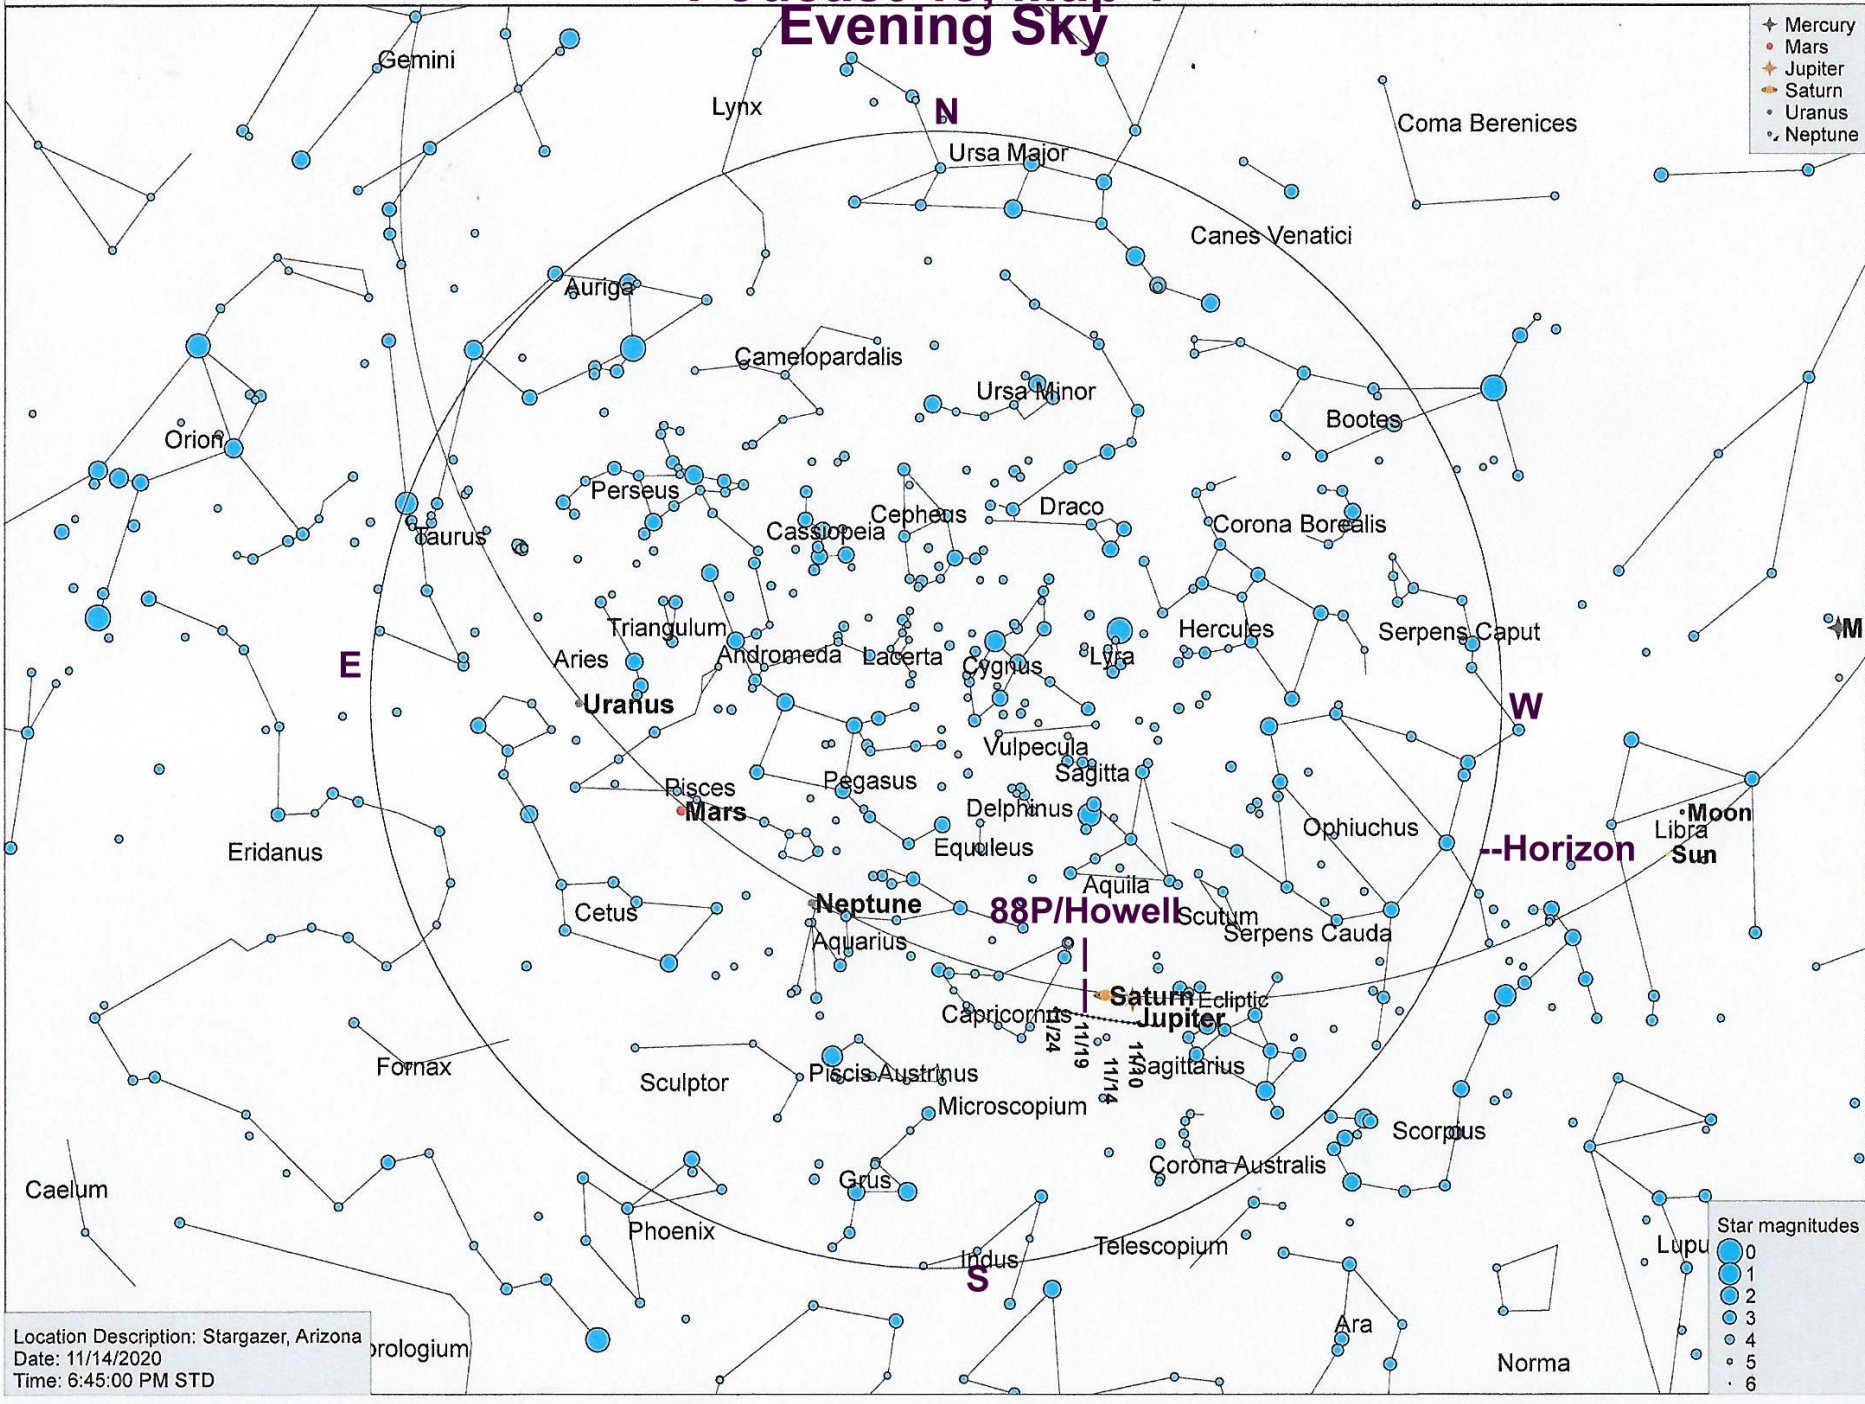

Podcast 45, Map 1 Evening Sky

- ◆ Mercury
- Mars
- ★ Jupiter
- ★ Saturn
- Uranus
- Neptune

- Star magnitudes
- 0
 - 1
 - 2
 - 3
 - 4
 - 5
 - 6

Location Description: Stargazer, Arizona
 Date: 11/14/2020
 Time: 6:45:00 PM STD