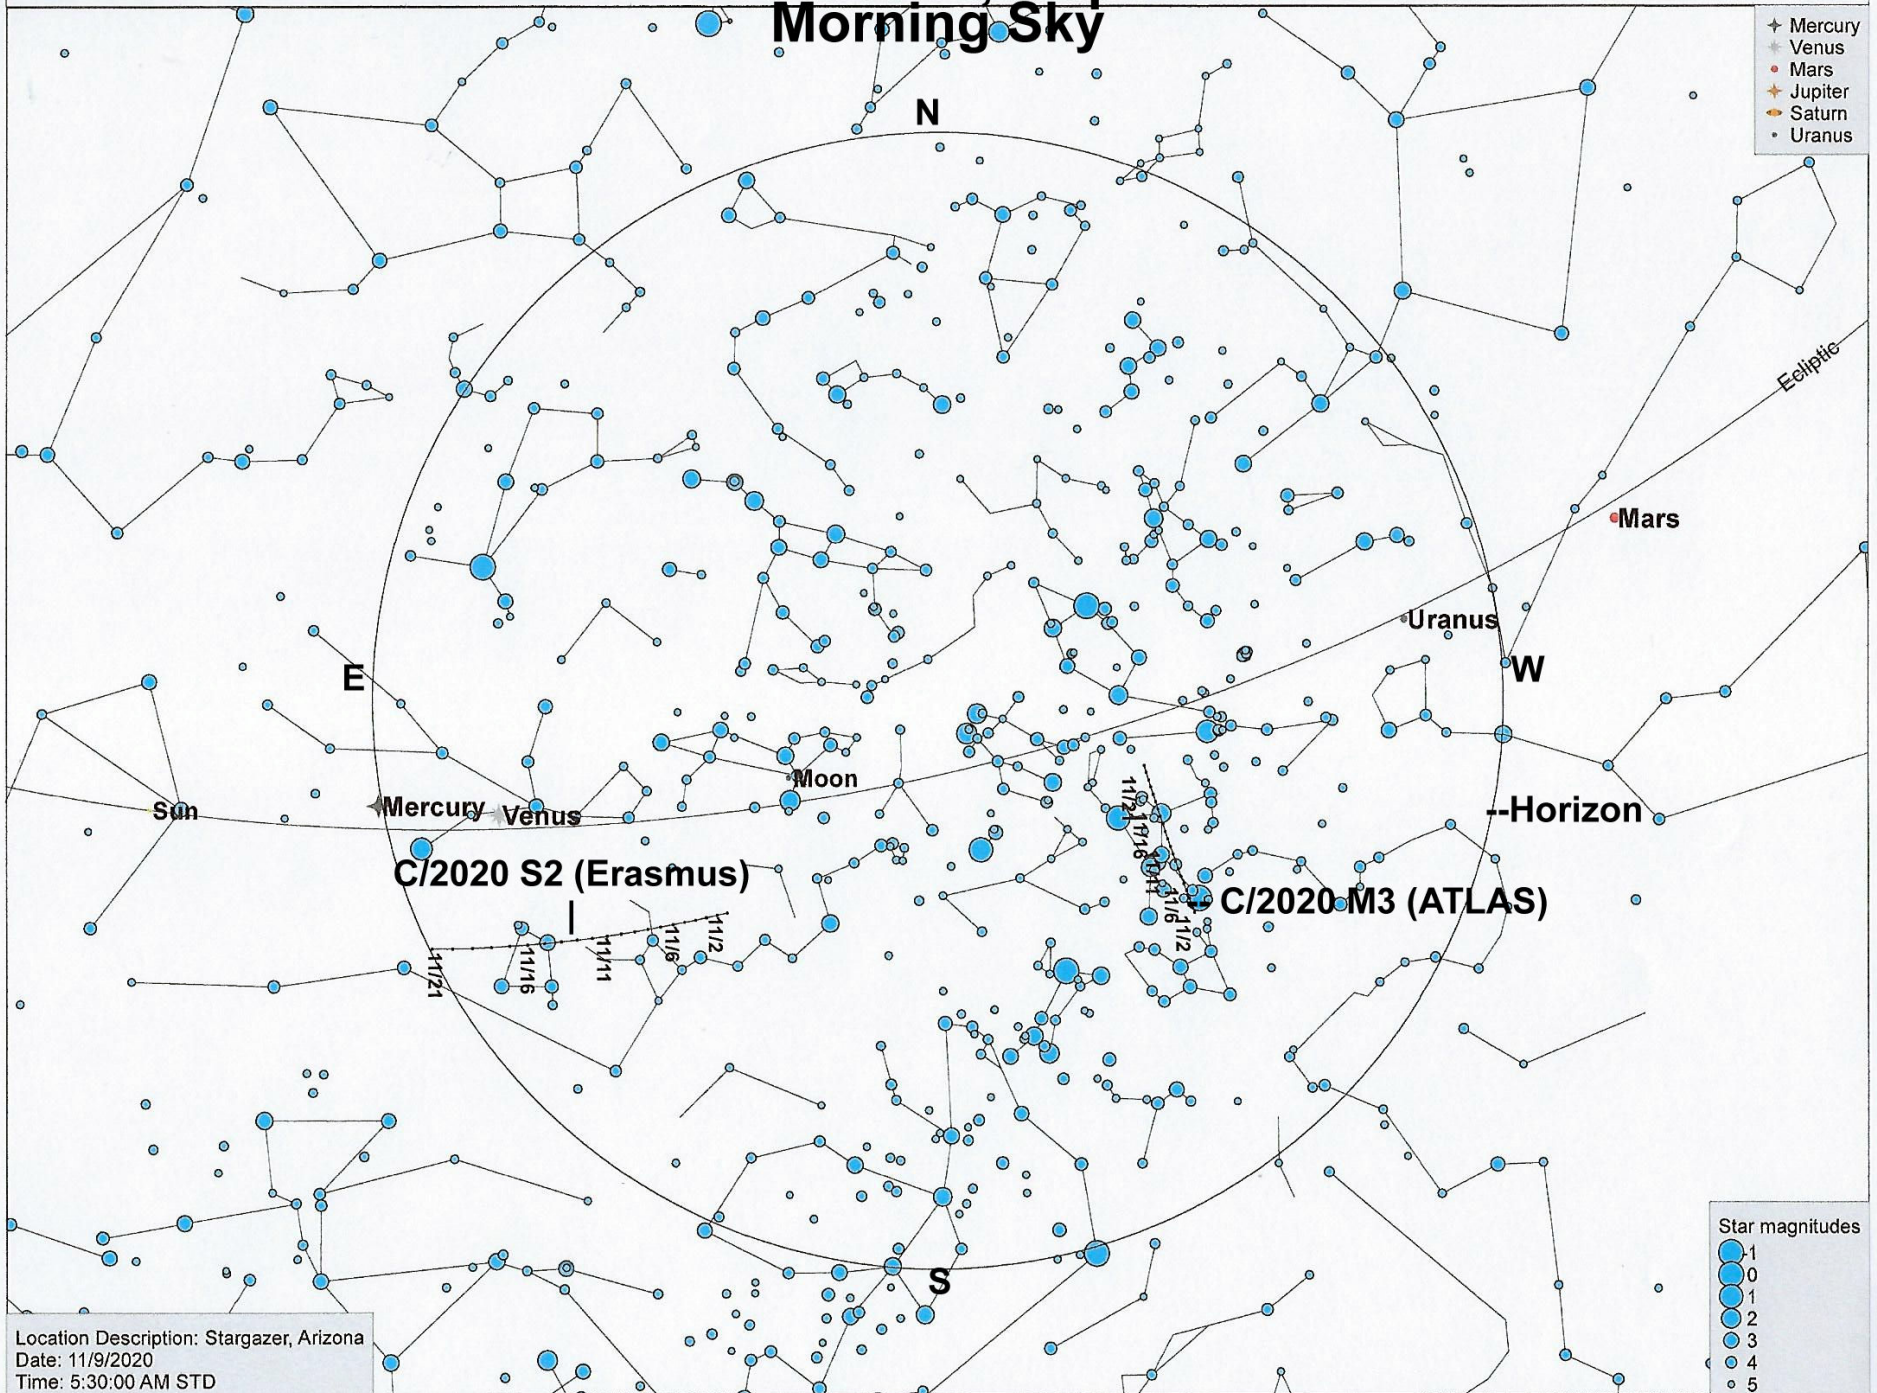

Podcast 44, Map 2 Morning Sky

Location Description: Stargazer, Arizona
Date: 11/9/2020
Time: 5:30:00 AM STD