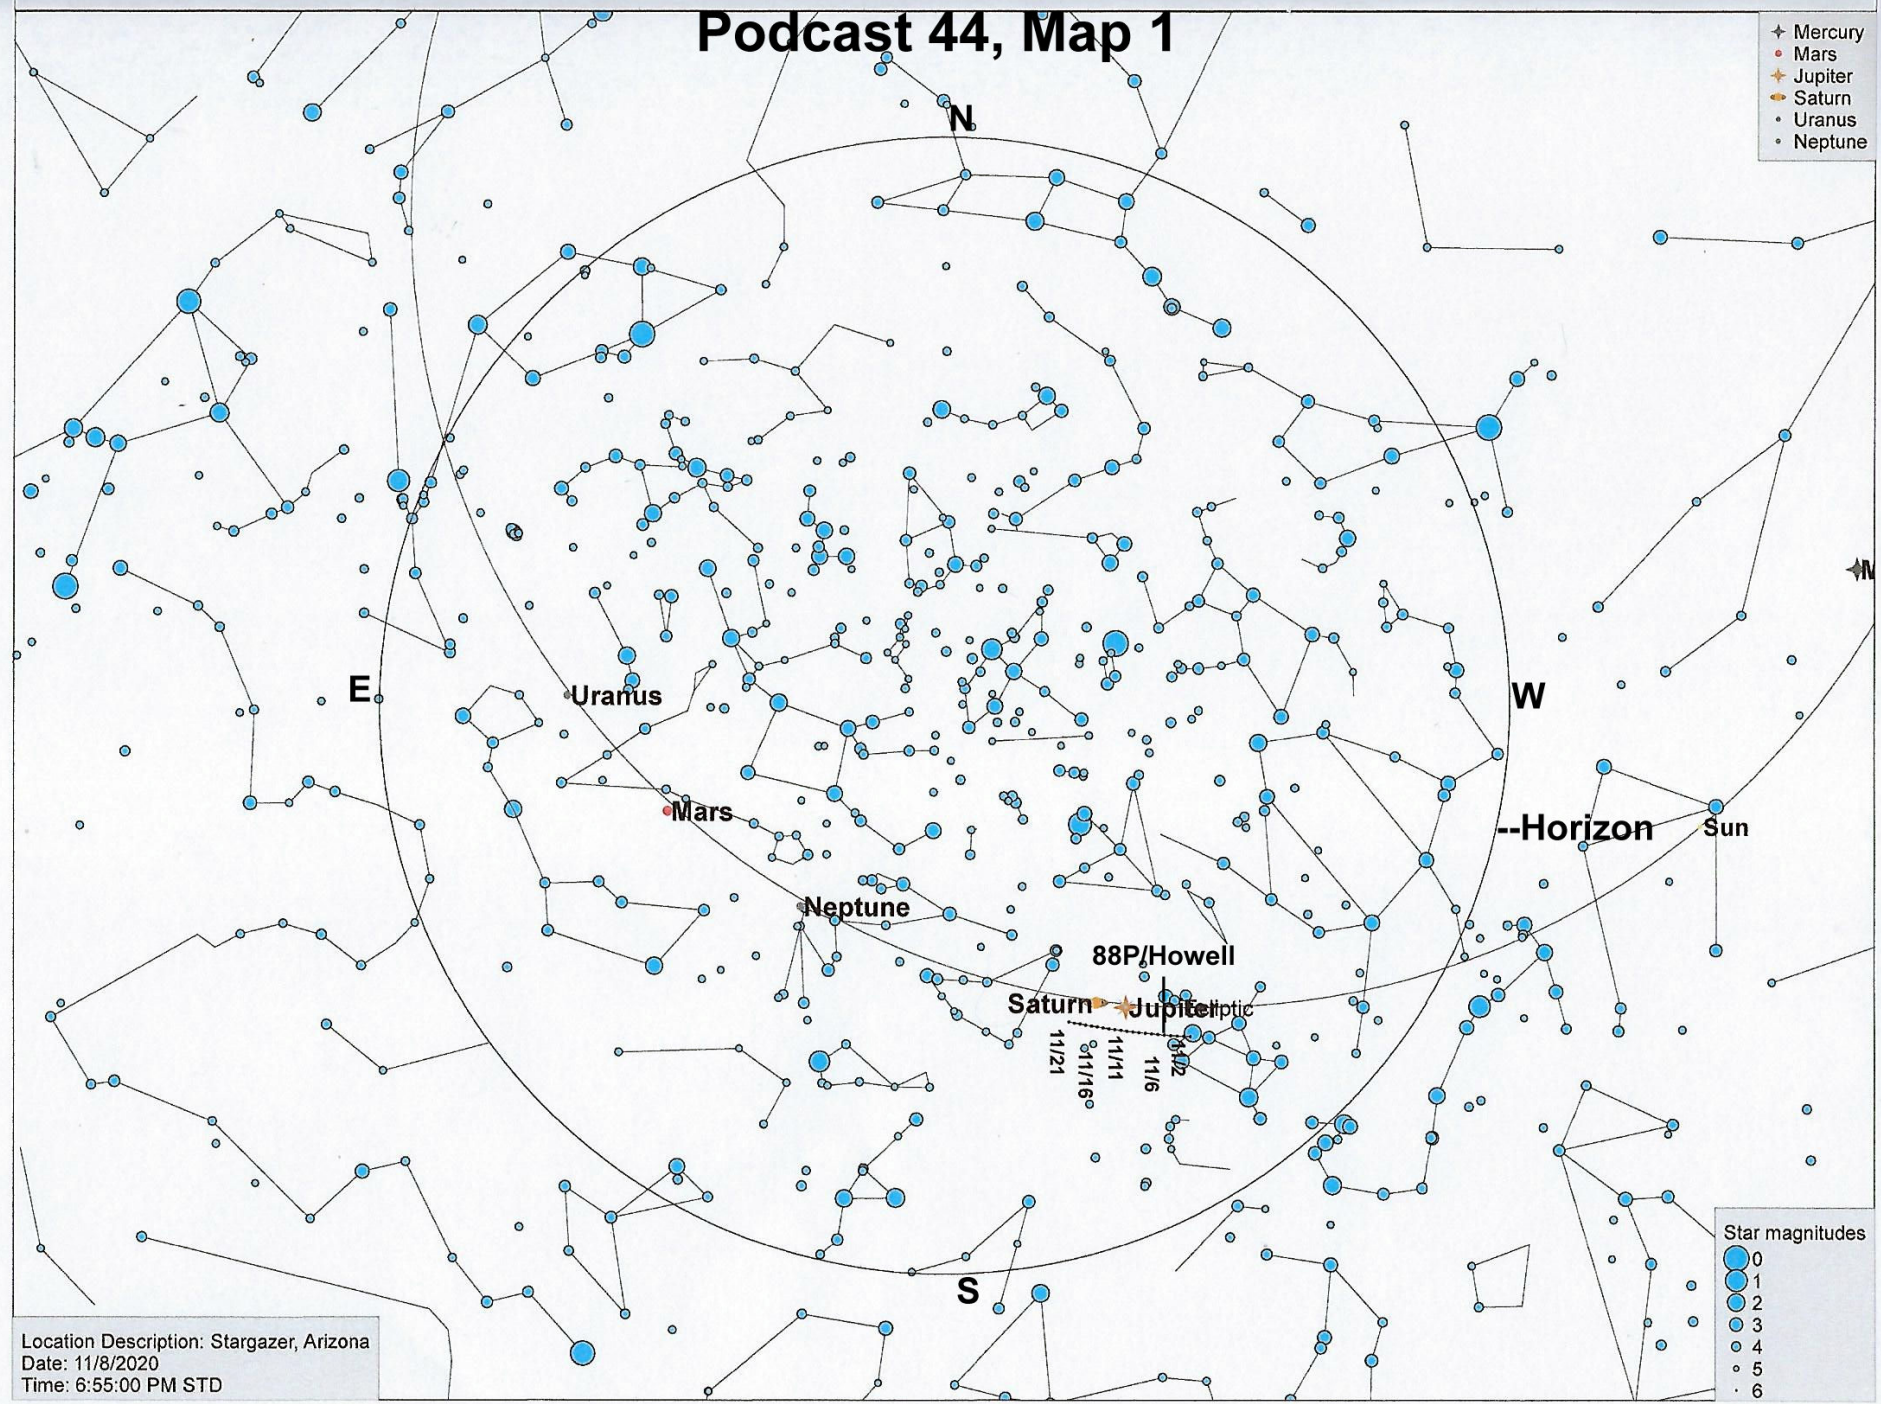

Podcast 44, Map 1

- ✦ Mercury
- Mars
- ✦ Jupiter
- ✦ Saturn
- Uranus
- Neptune

Location Description: Stargazer, Arizona
 Date: 11/8/2020
 Time: 6:55:00 PM STD

- Star magnitudes
- 0
 - 1
 - 2
 - 3
 - 4
 - 5
 - 6