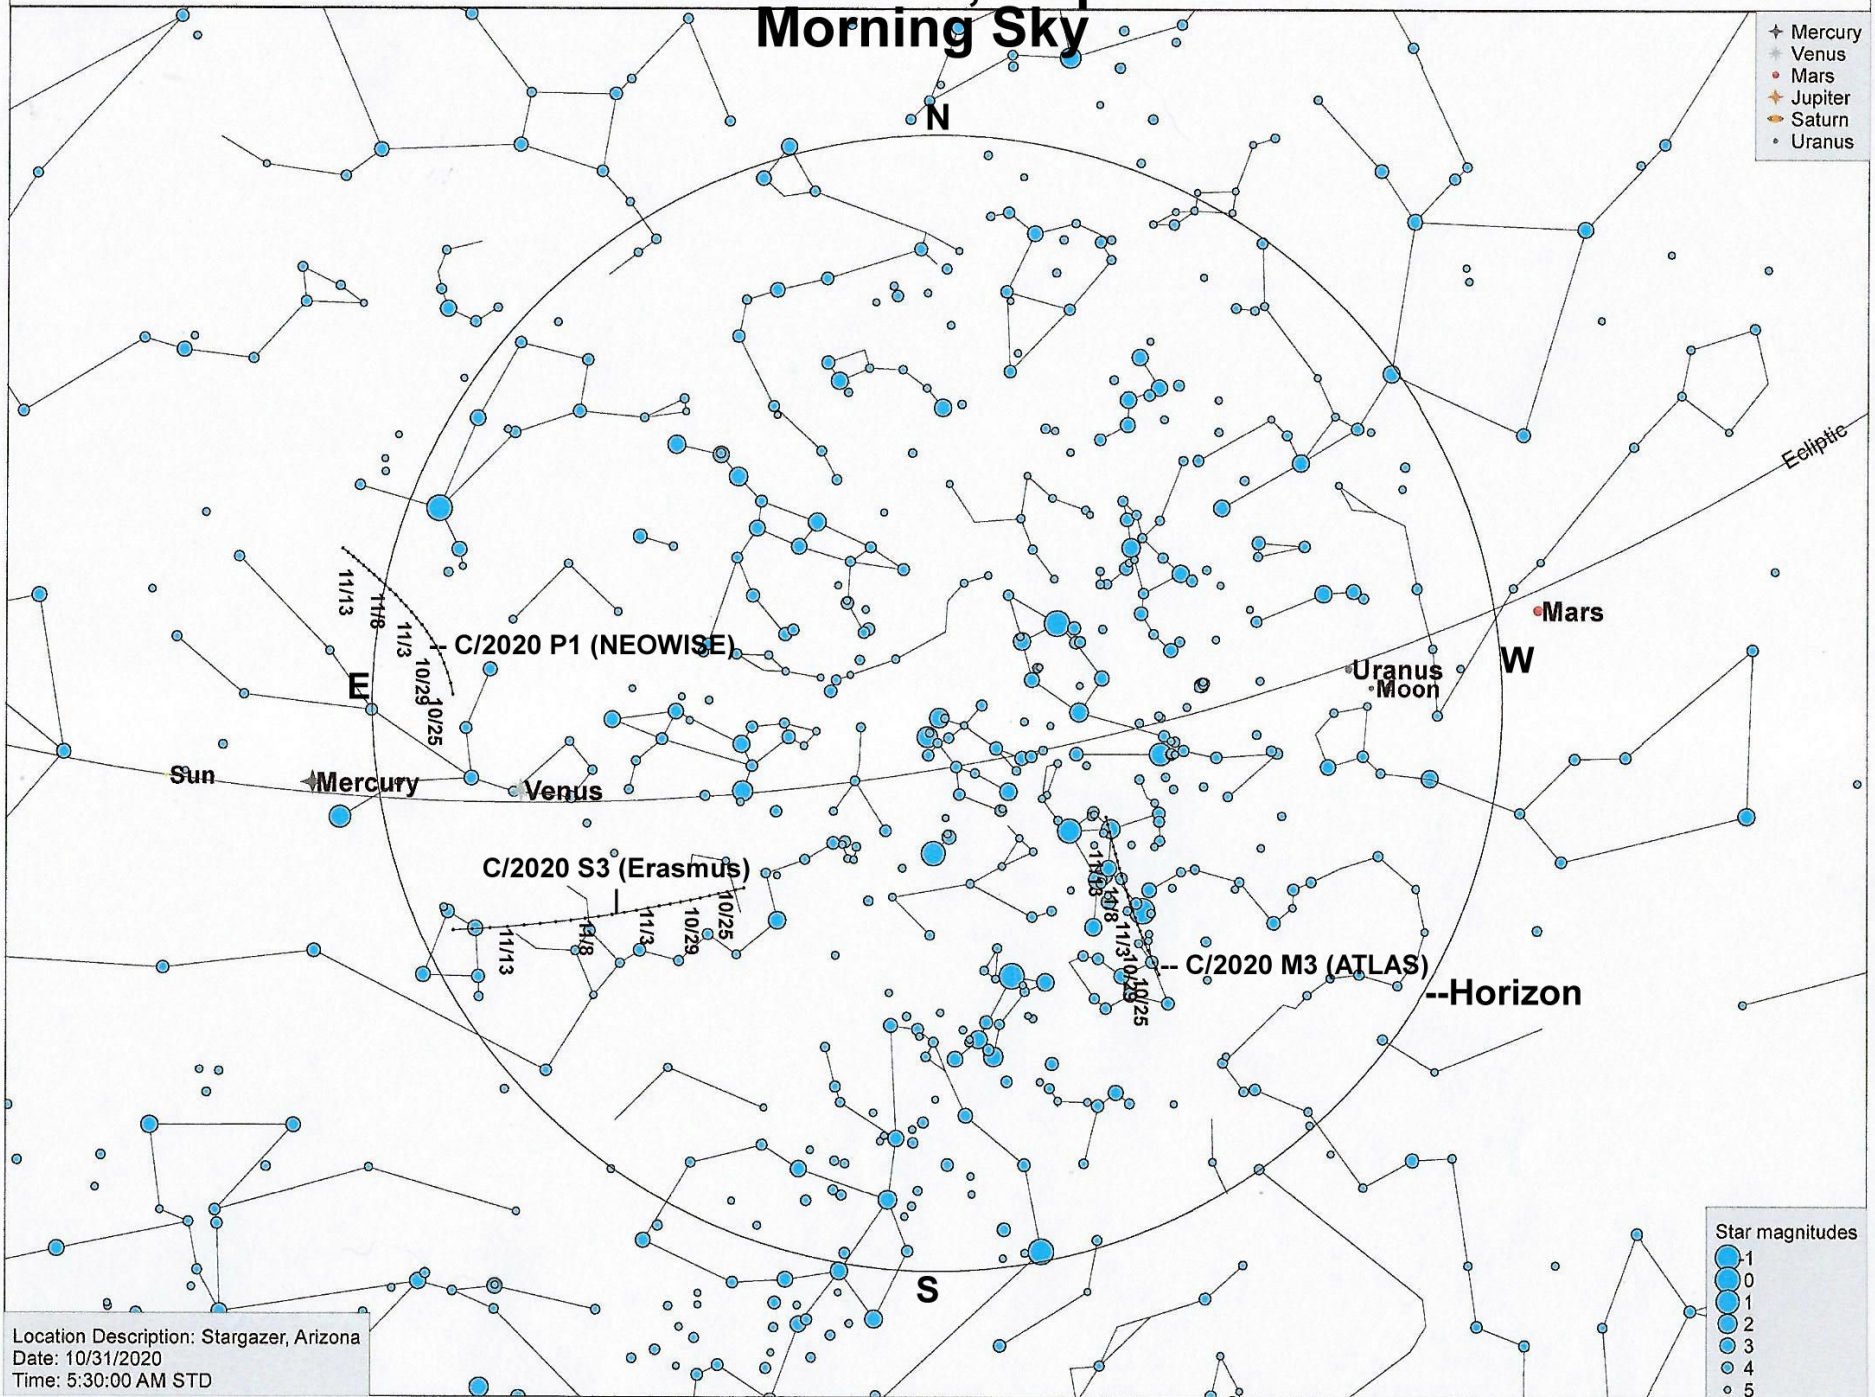

Podcast 43, Map 2 Morning Sky

Location Description: Stargazer, Arizona
Date: 10/31/2020
Time: 5:30:00 AM STD