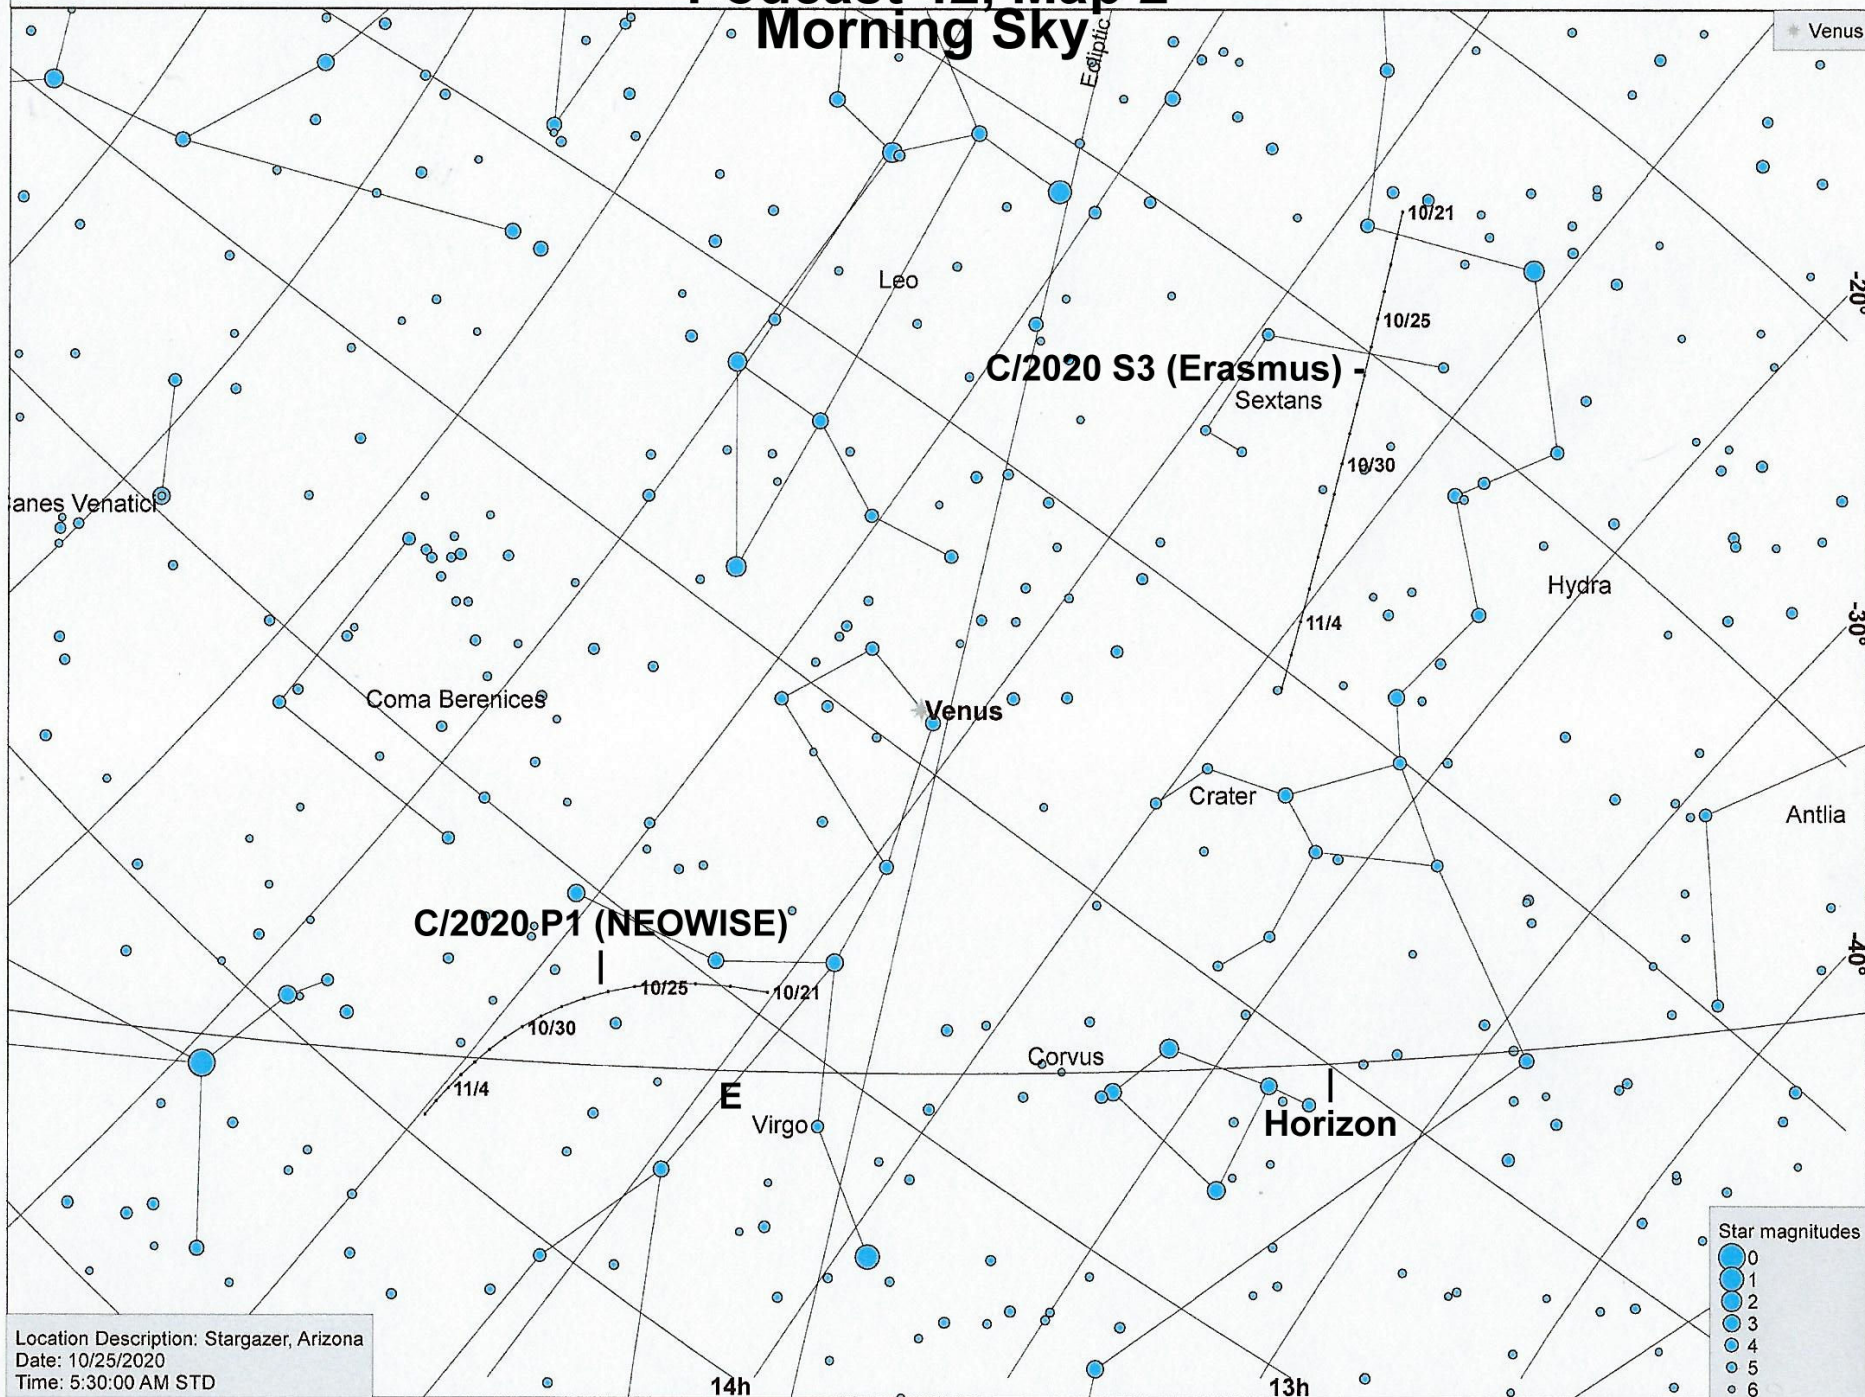

Podcast 42, Map 2 Morning Sky

Location Description: Stargazer, Arizona
Date: 10/25/2020
Time: 5:30:00 AM STD