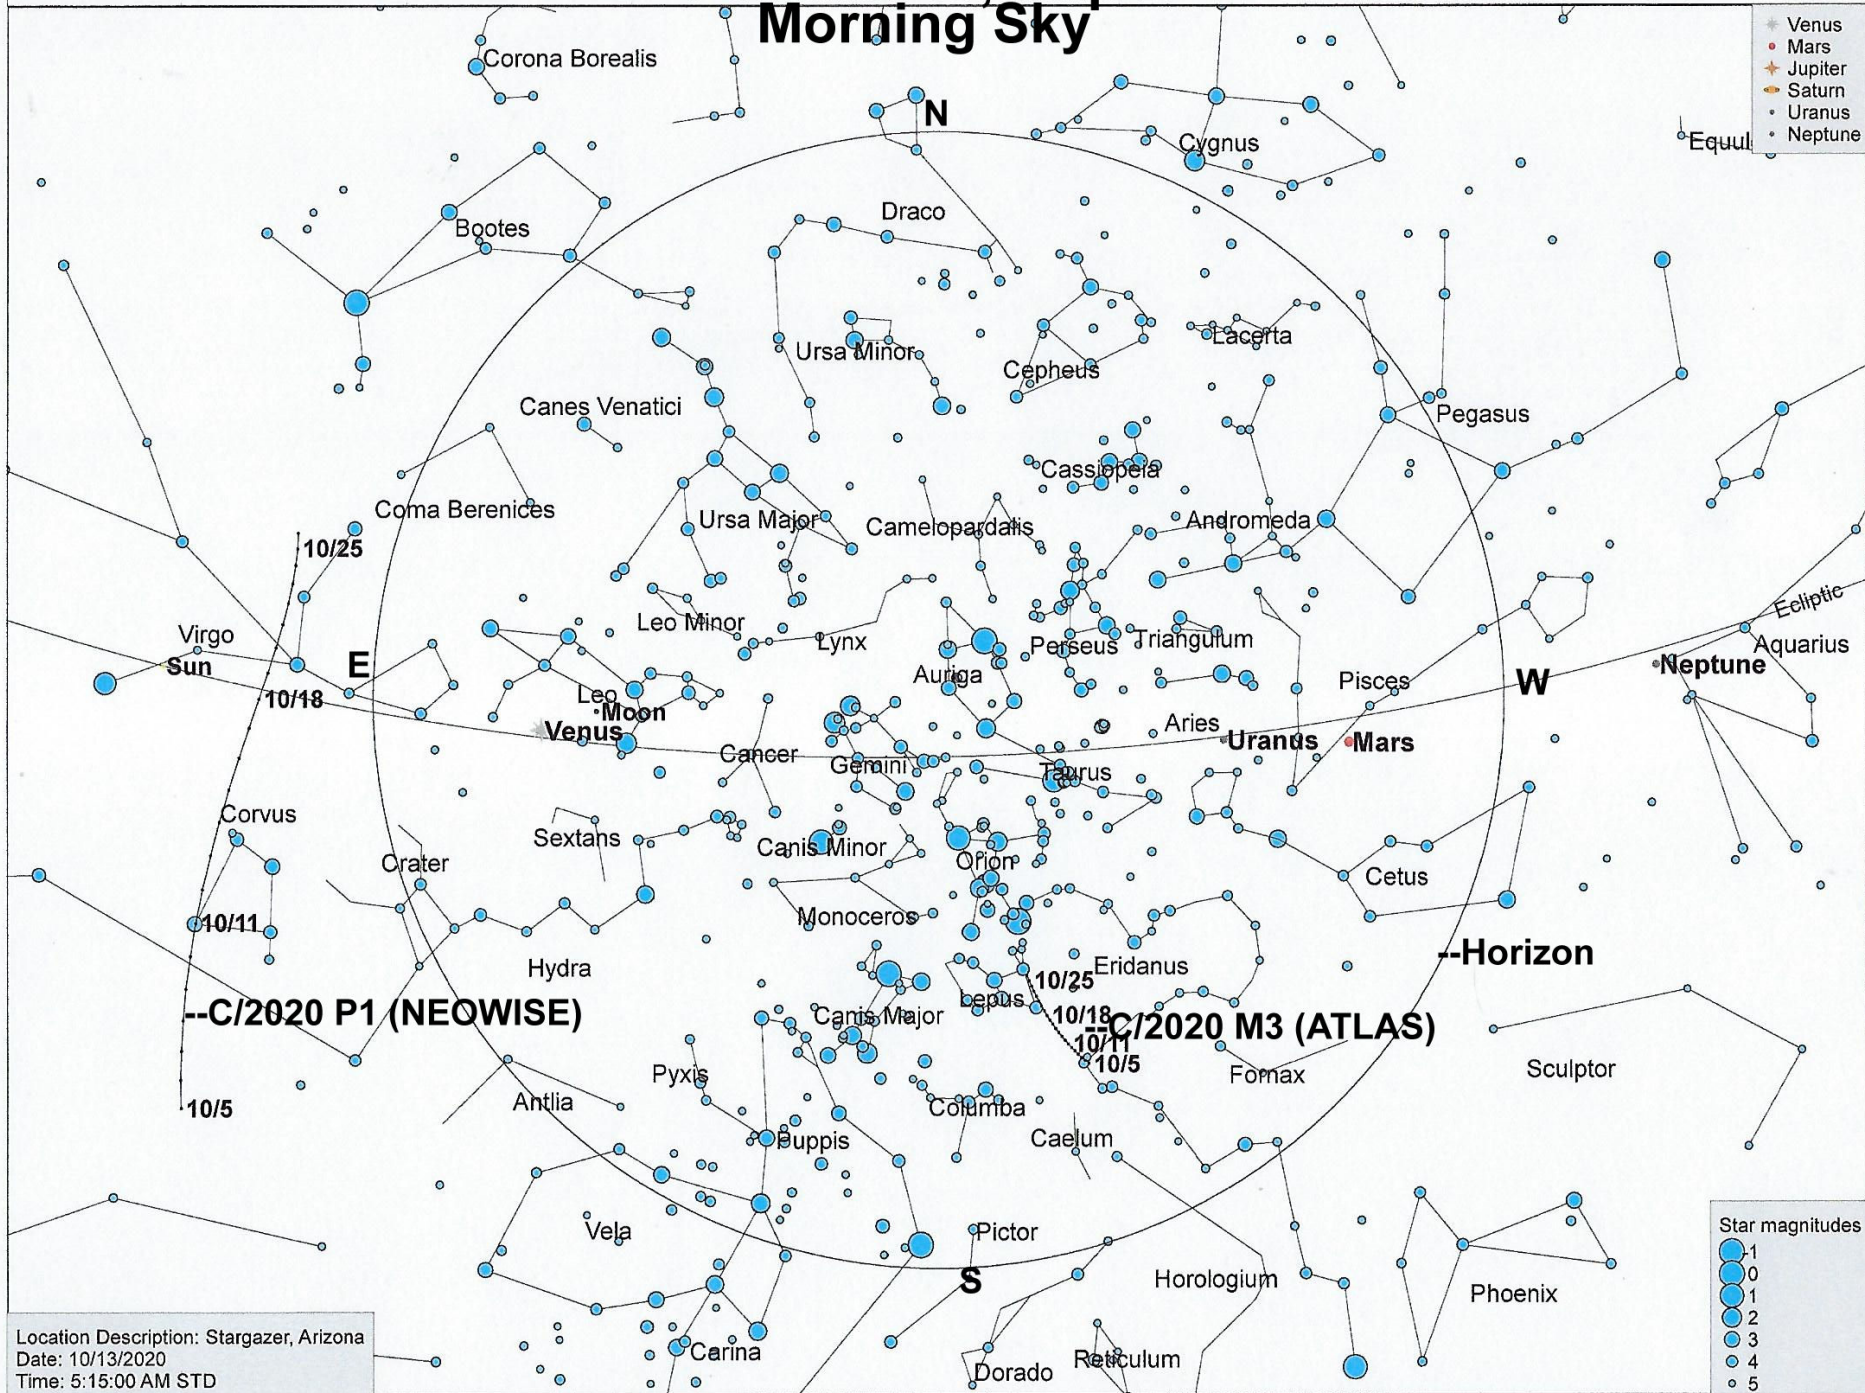

Podcast 40, Map 2 Morning Sky

Location Description: Stargazer, Arizona
Date: 10/13/2020
Time: 5:15:00 AM STD