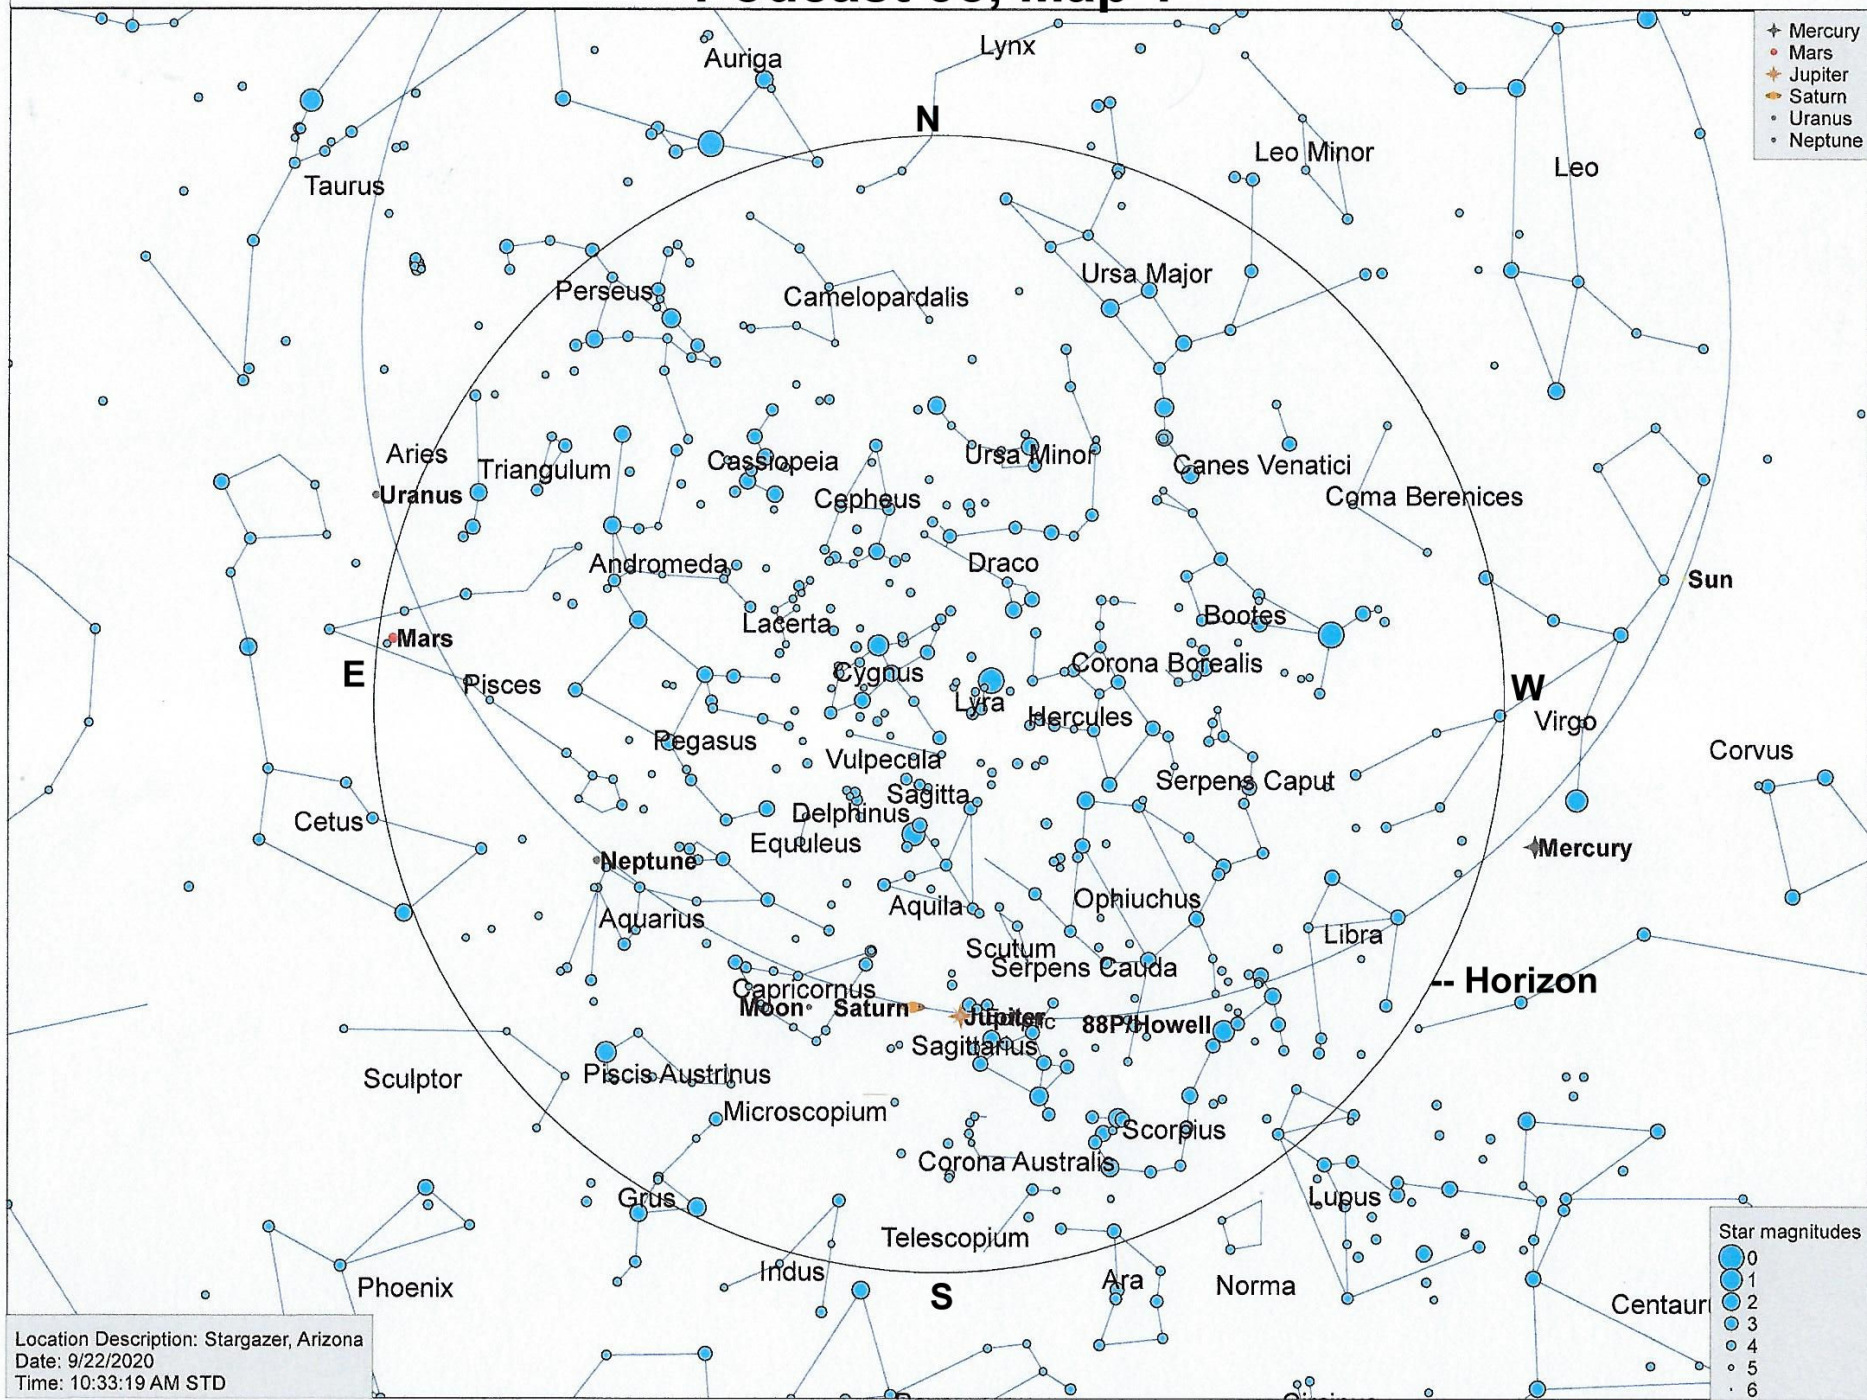

Podcast 38, Map 1

Location Description: Stargazer, Arizona
Date: 9/22/2020
Time: 10:33:19 AM STD