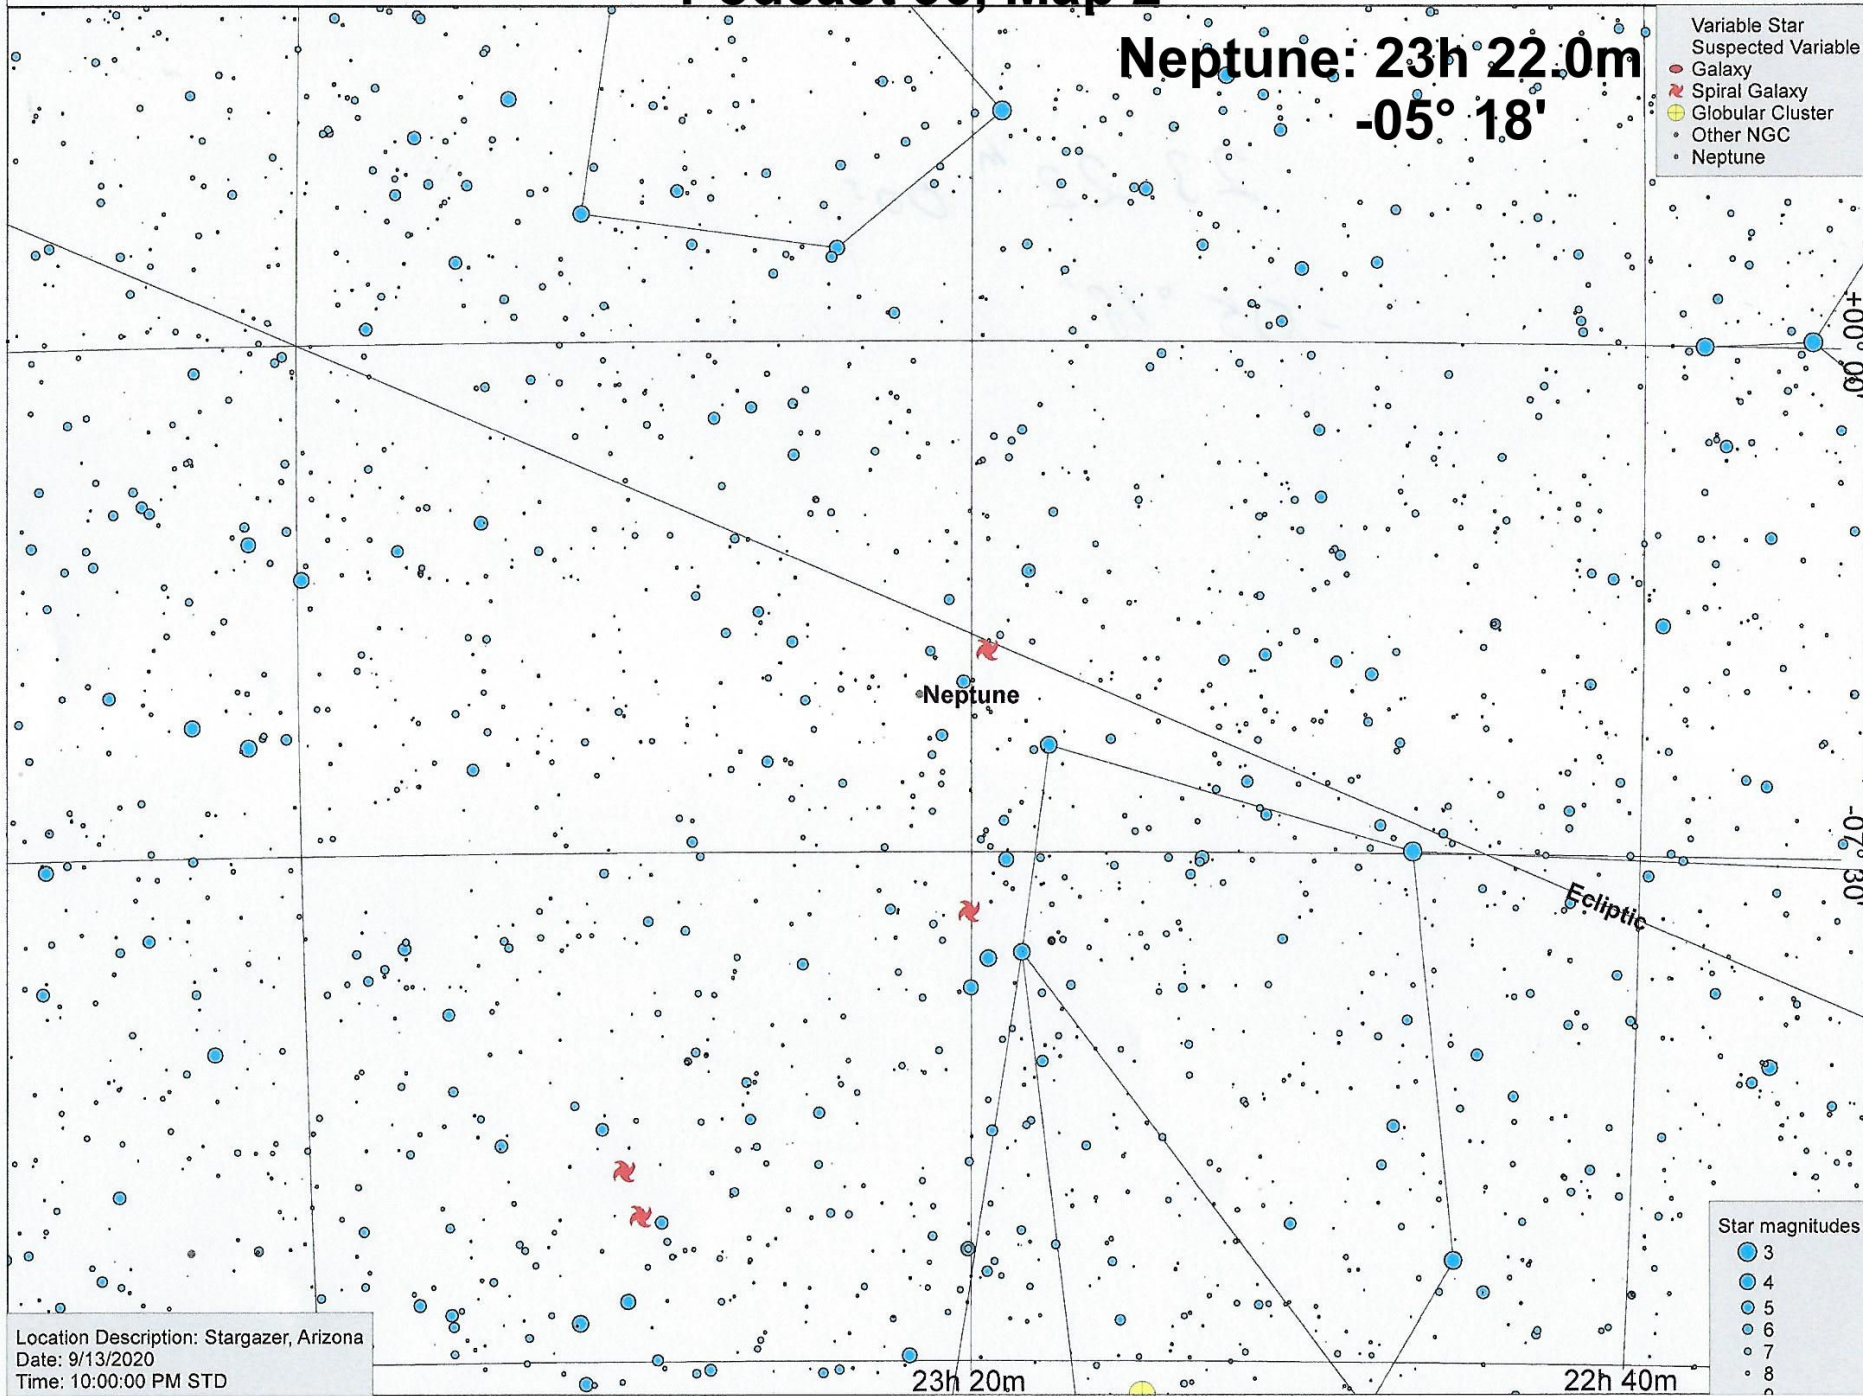

Podcast 36, Map 2

Neptune: 23h 22.0m
-05° 18'

- Variable Star
- Suspected Variable
- Galaxy
- Spiral Galaxy
- Globular Cluster
- Other NGC
- Neptune

Location Description: Stargazer, Arizona
Date: 9/13/2020
Time: 10:00:00 PM STD

- Star magnitudes
- 3
 - 4
 - 5
 - 6
 - 7
 - 8

23h 20m

22h 40m