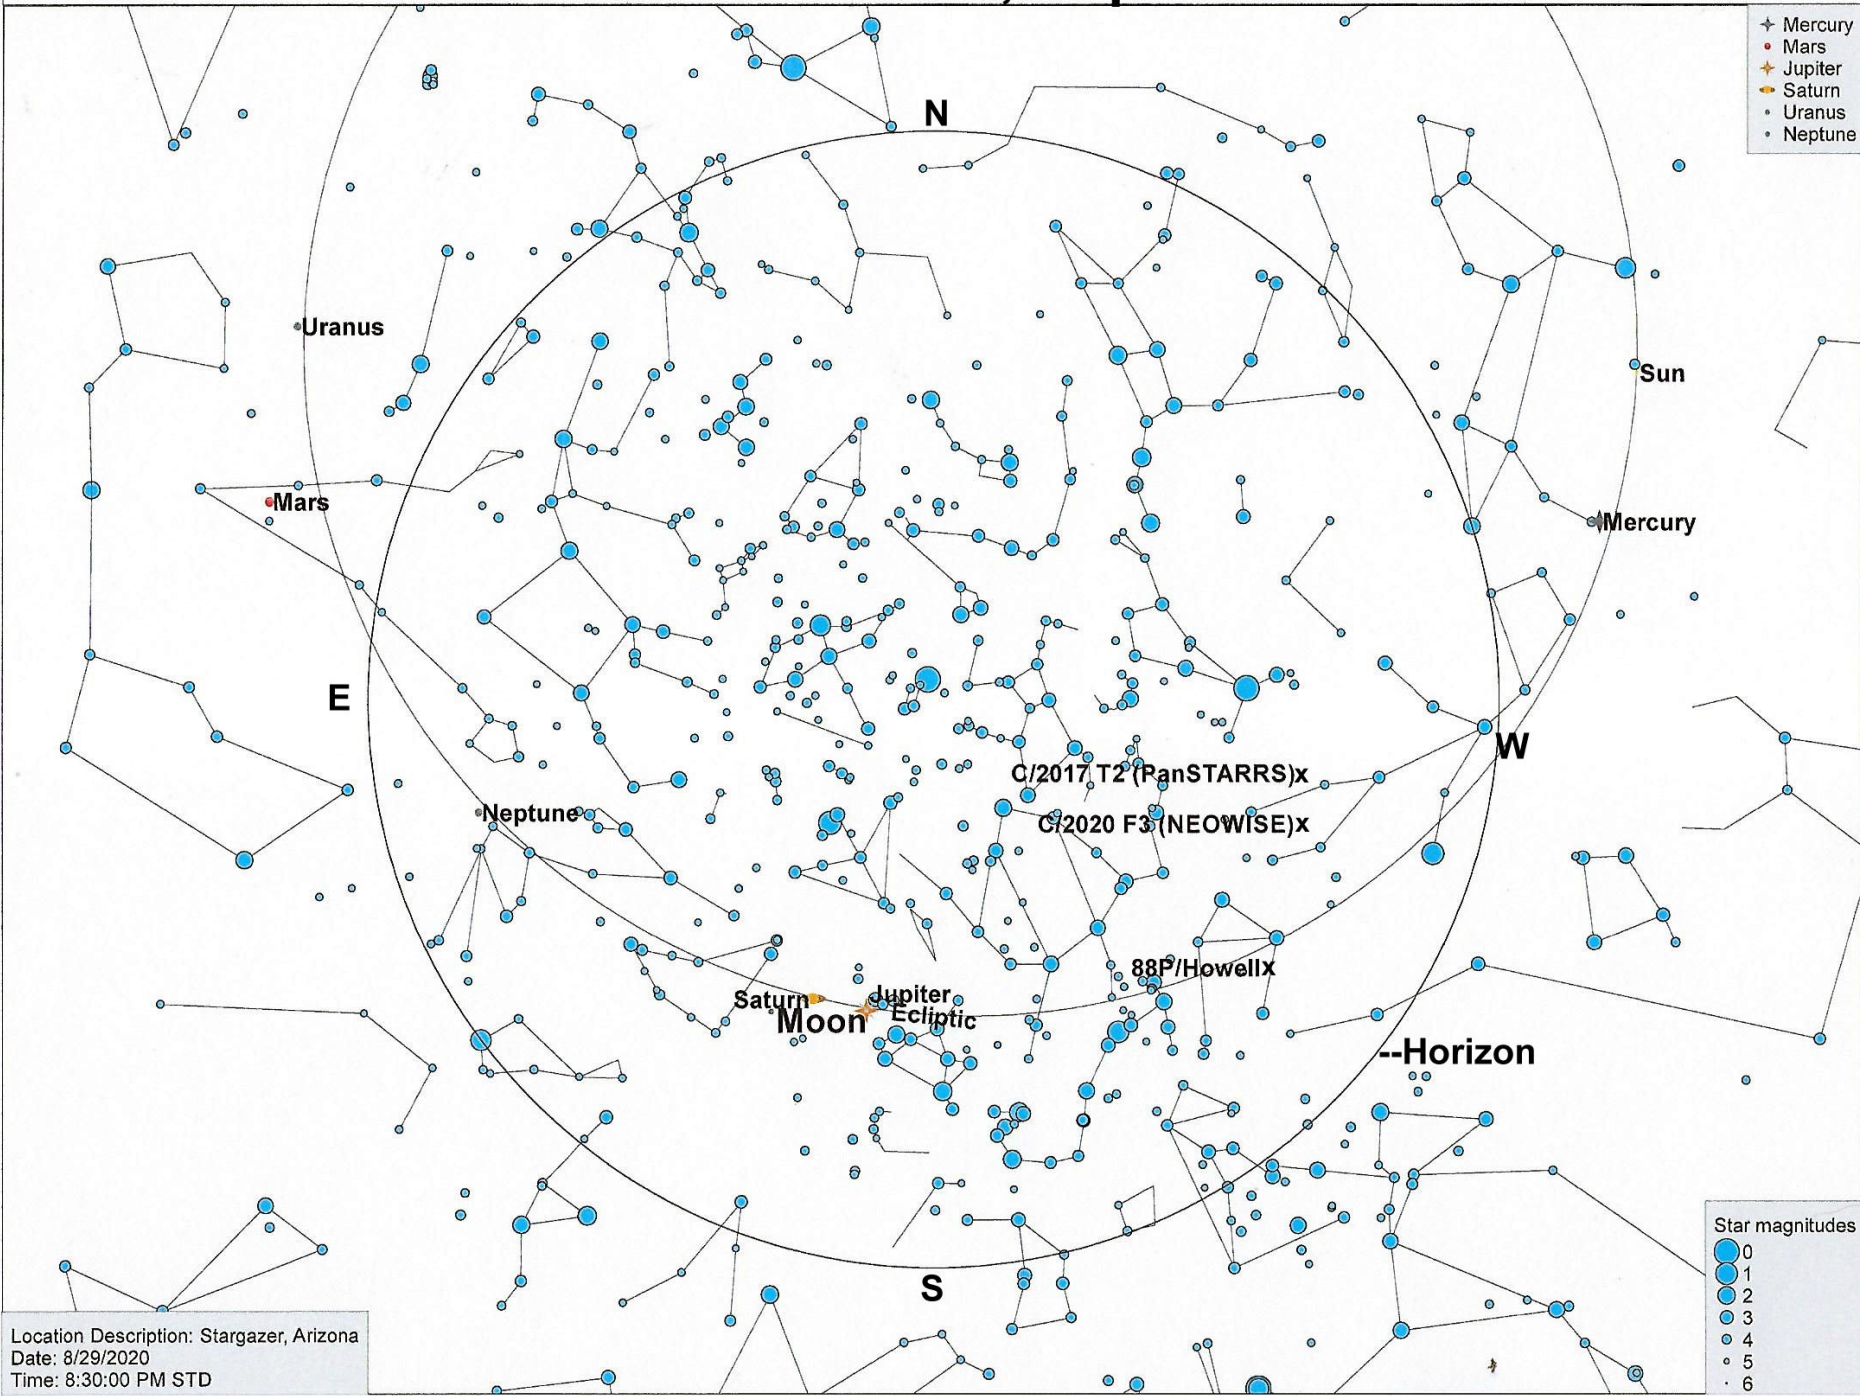

Podcast 34, Map 1

- ♄ Mercury
- ♂ Mars
- ♃ Jupiter
- ♄ Saturn
- ♅ Uranus
- ♆ Neptune

Location Description: Stargazer, Arizona
Date: 8/29/2020
Time: 8:30:00 PM STD

- Star magnitudes
- 0
 - 1
 - 2
 - 3
 - 4
 - 5
 - 6