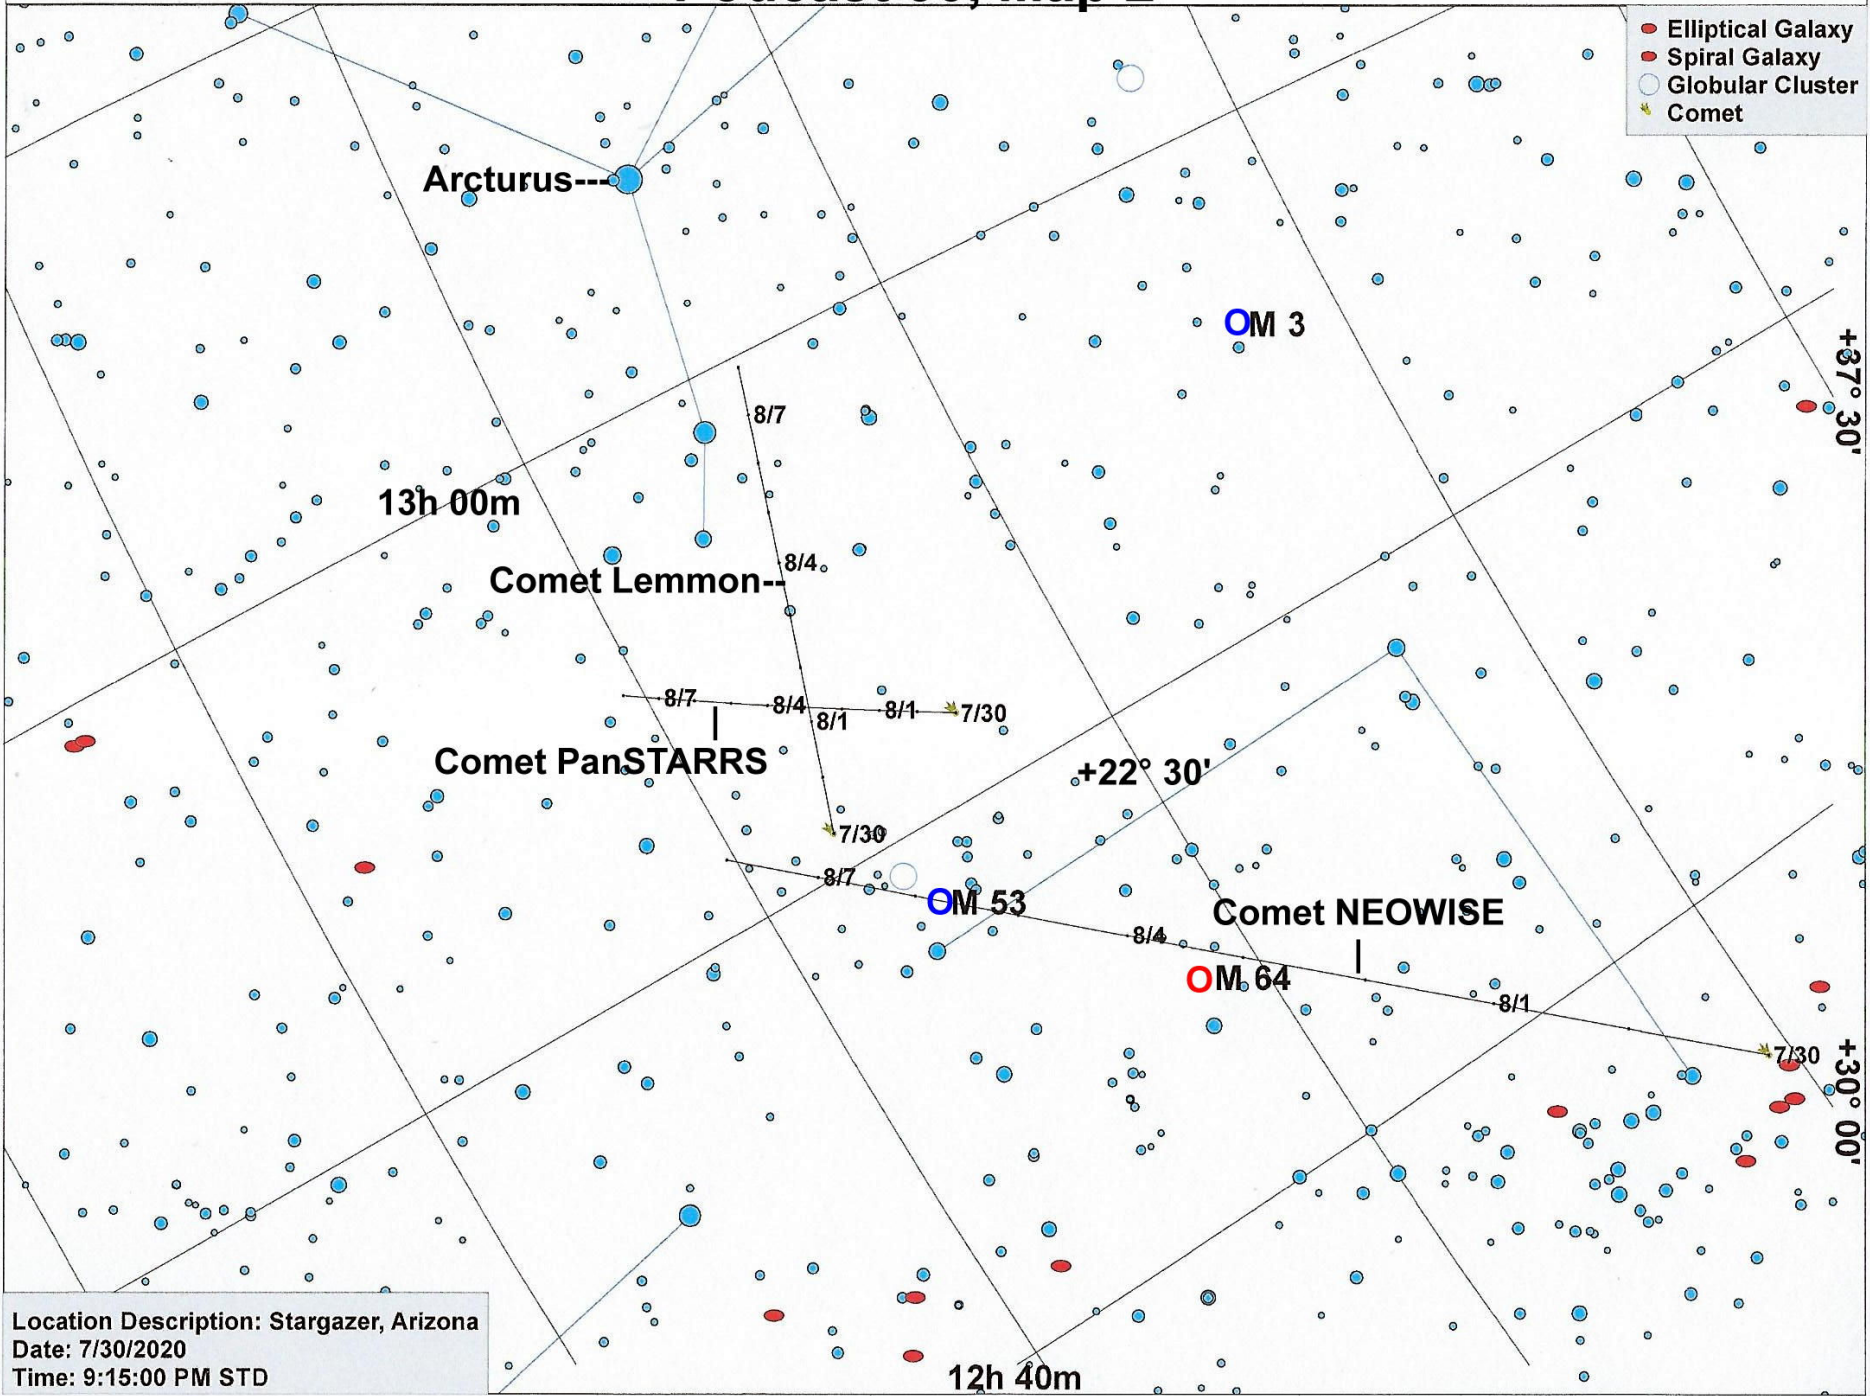

# Podcast 30, Map 2

- Elliptical Galaxy
- Spiral Galaxy
- Globular Cluster
- ✦ Comet

Location Description: Stargazer, Arizona  
Date: 7/30/2020  
Time: 9:15:00 PM STD